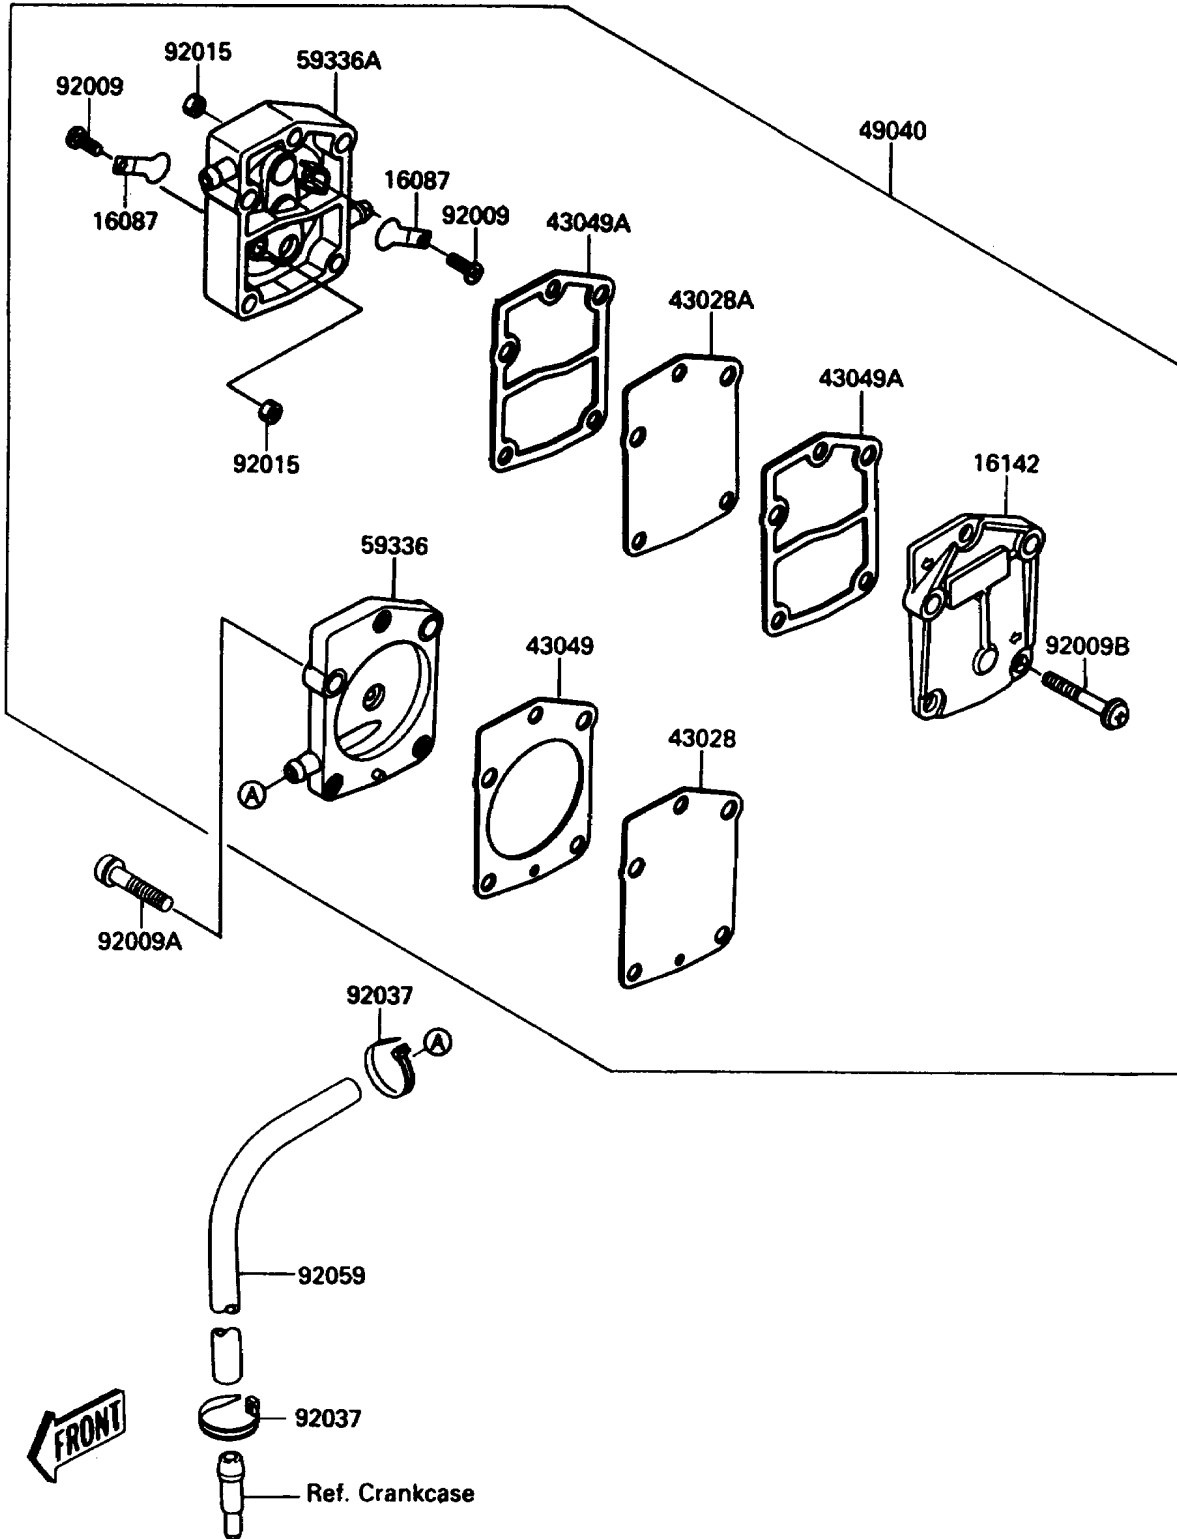

1991 Jet Mate PARTS DIAGRAM

Fuel Pump

(E1520)

1991 Jet Mate PARTS LIST

Fuel Pump

| ITEM NAME | PART NUMBER | QUANTITY |
|---------------------------------------|-------------|----------|
| VALVE-CHECK,FUEL PUMP (Ref # 16087) | 16087-3701 | 2 |
| COVER-PUMP,FUEL (Ref # 16142) | 16142-3702 | 1 |
| DIAPHRAGM,PULSE (Ref # 43028) | 43028-3702 | 1 |
| DIAPHRAGM,FUEL (Ref # 43028A) | 43028-3703 | 1 |
| PACKING,PULSE CASE (Ref # 43049) | 43049-3705 | 1 |
| PACKING,FUEL COVER (Ref # 43049A) | 43049-3706 | 2 |
| PUMP-FUEL (Ref # 49040) | 49040-3706 | 1 |
| CASE-PUMP,PULSE (Ref # 59336) | 59336-3704 | 1 |
| CASE-PUMP,BODY (Ref # 59336A) | 59336-3707 | 1 |
| SCREW,3X6 (Ref # 92009) | 92009-3707 | 2 |
| SCREW,6X40 (Ref # 92009A) | 92009-3735 | 2 |
| SCREW,5X28 (Ref # 92009B) | 92009-3767 | 3 |
| NUT,3MM (Ref # 92015) | 92015-3731 | 2 |
| CLAMP (Ref # 92037) | 92037-1173 | 2 |
| TUBE,PULSE,5.8X10.8X560 (Ref # 92059) | 92059-3800 | 1 |