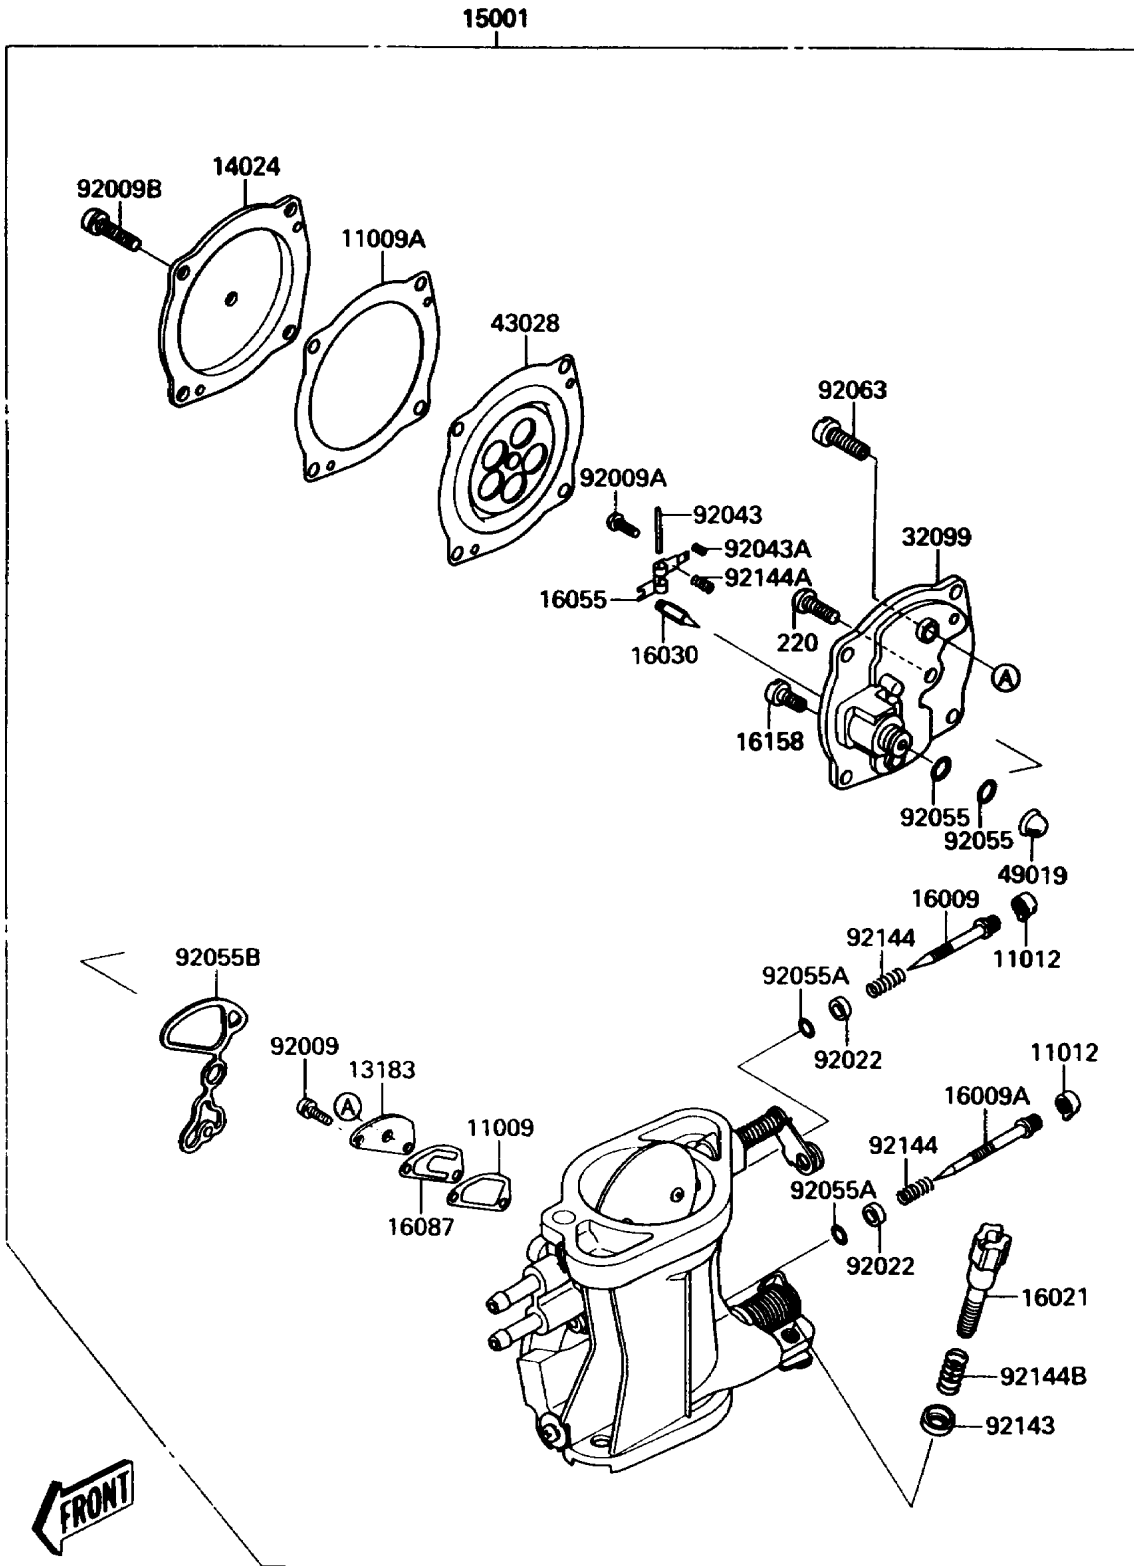

1991 Jet Mate PARTS DIAGRAM

Carburetor

(E1611)

1991 Jet Mate PARTS LIST

Carburetor

ITEM NAME	PART NUMBER	QUANTITY
GASKET,CHOKE VALVE (Ref # 11009)	11009-3729	1
GASKET,DIAPHRAGM (Ref # 11009A)	11009-3730	1
CAP,JET NEEDLE (Ref # 11012)	11012-3727	2
PLATE (Ref # 13183)	13183-3707	1
COVER,CARBURETOR (Ref # 14024)	14024-3765	1
CARBURETOR-ASSY (Ref # 15001)	15001-3751	1
NEEDLE-JET,HIGH SPEED (Ref # 16009)	16009-3705	1
NEEDLE-JET,LOW SPEED (Ref # 16009A)	16009-3706	1
SCREW-THROTTLE STOP (Ref # 16021)	16021-3702	1
VALVE-FLOAT (Ref # 16030)	16030-3701	1
ARM-FLOAT (Ref # 16055)	16055-3701	1
VALVE-CHECK (Ref # 16087)	16087-3702	1
JET-SLOW,#58 (Ref # 16158)	16158-3704	1
CASE,CARBURETOR (Ref # 32099)	32099-3744	1
DIAPHRAGM,CARBURETOR (Ref # 43028)	43028-3704	1
FILTER-FUEL,STRAINER (Ref # 49019)	49019-3707	1
SCREW,3X6 (Ref # 92009)	92009-3710	2
SCREW,3X6 (Ref # 92009A)	92009-3712	1
SCREW,4X16 (Ref # 92009B)	92009-3739	4
WASHER,ADJUST SCREW (Ref # 92022)	92022-3745	2
PIN,FLOAT (Ref # 92043)	92043-1209	1
PIN,THROTTLE STOP SCREW (Ref # 92043A)	92043-3712	1
RING-O (Ref # 92055)	92055-1246	2
RING-O,ADJUST SCREW (Ref # 92055A)	92055-3713	2
RING-O (Ref # 92055B)	92055-3720	1
JET-MAIN,2ND,#125 (Ref # 92063)	92063-1069	1
COLLAR,THROTTLE STOP SCREW (Ref # 92143)	92143-3709	1
SPRING,ADJUST SCREW (Ref # 92144)	92144-3704	2
SPRING,FLOAT VALVE (Ref # 92144A)	92144-3705	1

1991 Jet Mate PARTS LIST

Carburetor

ITEM NAME	PART NUMBER	QUANTITY
SPRING,THROTTLE STOP SCREW (Ref # 92144B)	92144-3706	1
SCREW-PAN-CROS (Ref # 220)	220D0408	1