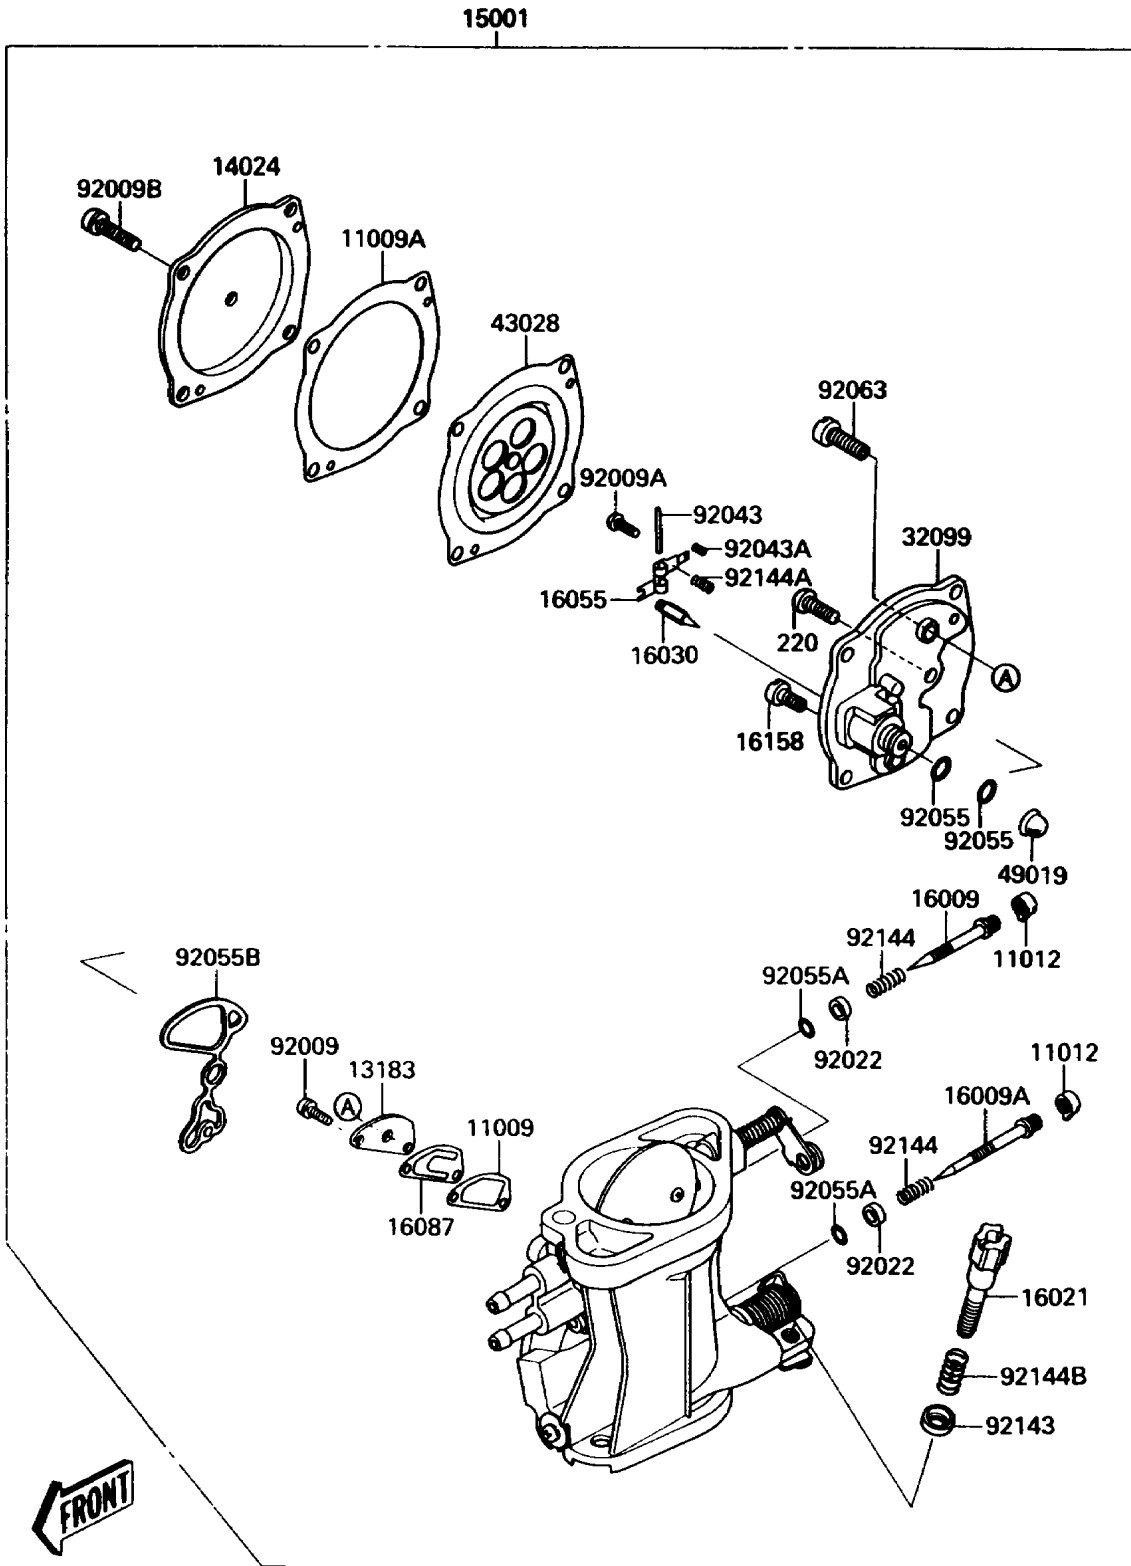

# 1992 Jet Mate PARTS DIAGRAM

Carburetor

(E1611 )

# 1992 Jet Mate PARTS LIST

## Carburetor

ITEM NAME	PART NUMBER	QUANTITY
GASKET,CHOKE VALVE (Ref # 11009)	11009-3729	1
GASKET,DIAPHRAGM (Ref # 11009A)	11009-3730	1
CAP,JET NEEDLE (Ref # 11012)	11012-3727	2
PLATE (Ref # 13183)	13183-3707	1
COVER,CARBURETOR (Ref # 14024)	14024-3765	1
CARBURETOR-ASSY (Ref # 15001)	15001-3751	1
NEEDLE-JET,HIGH SPEED (Ref # 16009)	16009-3705	1
NEEDLE-JET,LOW SPEED (Ref # 16009A)	16009-3706	1
SCREW-THROTTLE STOP (Ref # 16021)	16021-3702	1
VALVE-FLOAT (Ref # 16030)	16030-3701	1
ARM-FLOAT (Ref # 16055)	16055-3701	1
VALVE-CHECK (Ref # 16087)	16087-3702	1
JET-SLOW,#58 (Ref # 16158)	16158-3704	1
CASE,CARBURETOR (Ref # 32099)	32099-3744	1
DIAPHRAGM,CARBURETOR (Ref # 43028)	43028-3704	1
FILTER-FUEL,STRAINER (Ref # 49019)	49019-3707	1
SCREW,3X6 (Ref # 92009)	92009-3710	2
SCREW,3X6 (Ref # 92009A)	92009-3712	1
SCREW,4X16 (Ref # 92009B)	92009-3739	4
WASHER,ADJUST SCREW (Ref # 92022)	92022-3745	2
PIN,FLOAT (Ref # 92043)	92043-1209	1
PIN,THROTTLE STOP SCREW (Ref # 92043A)	92043-3712	1
RING-O (Ref # 92055)	92055-1246	2
RING-O,ADJUST SCREW (Ref # 92055A)	92055-3713	2
RING-O (Ref # 92055B)	92055-3720	1
JET-MAIN,2ND,#125 (Ref # 92063)	92063-1069	1
COLLAR,THROTTLE STOP SCREW (Ref # 92143)	92143-3709	1
SPRING,ADJUST SCREW (Ref # 92144)	92144-3704	2
SPRING,FLOAT VALVE (Ref # 92144A)	92144-3705	1

## Carburetor

ITEM NAME	PART NUMBER	QUANTITY
SPRING,THROTTLE STOP SCREW (Ref # 92144B)	92144-3706	1
SCREW-PAN-CROS (Ref # 220)	220D0408	1