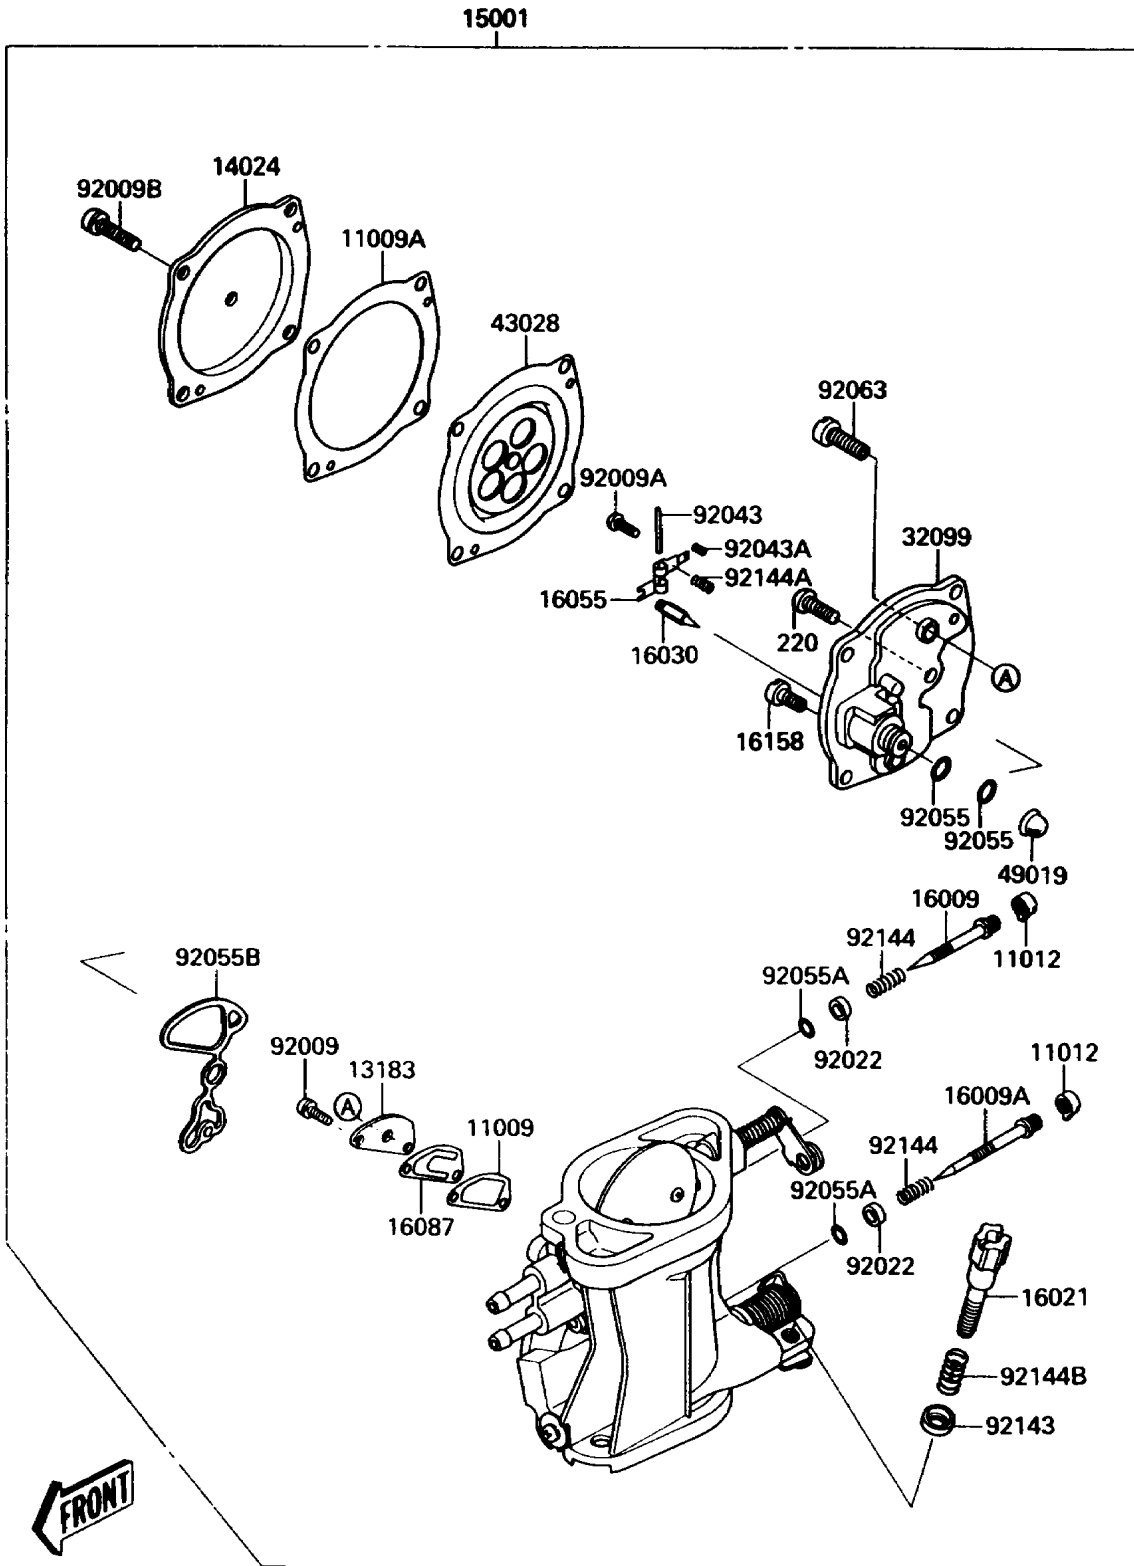

1992 Jet Mate PARTS DIAGRAM

Carburetor

(E1611)

1992 Jet Mate PARTS LIST

Carburetor

| ITEM NAME | PART NUMBER | QUANTITY |
|--|-------------|----------|
| GASKET,CHOKE VALVE (Ref # 11009) | 11009-3729 | 1 |
| GASKET,DIAPHRAGM (Ref # 11009A) | 11009-3730 | 1 |
| CAP,JET NEEDLE (Ref # 11012) | 11012-3727 | 2 |
| PLATE (Ref # 13183) | 13183-3707 | 1 |
| COVER,CARBURETOR (Ref # 14024) | 14024-3765 | 1 |
| CARBURETOR-ASSY (Ref # 15001) | 15001-3751 | 1 |
| NEEDLE-JET,HIGH SPEED (Ref # 16009) | 16009-3705 | 1 |
| NEEDLE-JET,LOW SPEED (Ref # 16009A) | 16009-3706 | 1 |
| SCREW-THROTTLE STOP (Ref # 16021) | 16021-3702 | 1 |
| VALVE-FLOAT (Ref # 16030) | 16030-3701 | 1 |
| ARM-FLOAT (Ref # 16055) | 16055-3701 | 1 |
| VALVE-CHECK (Ref # 16087) | 16087-3702 | 1 |
| JET-SLOW,#58 (Ref # 16158) | 16158-3704 | 1 |
| CASE,CARBURETOR (Ref # 32099) | 32099-3744 | 1 |
| DIAPHRAGM,CARBURETOR (Ref # 43028) | 43028-3704 | 1 |
| FILTER-FUEL,STRAINER (Ref # 49019) | 49019-3707 | 1 |
| SCREW,3X6 (Ref # 92009) | 92009-3710 | 2 |
| SCREW,3X6 (Ref # 92009A) | 92009-3712 | 1 |
| SCREW,4X16 (Ref # 92009B) | 92009-3739 | 4 |
| WASHER,ADJUST SCREW (Ref # 92022) | 92022-3745 | 2 |
| PIN,FLOAT (Ref # 92043) | 92043-1209 | 1 |
| PIN,THROTTLE STOP SCREW (Ref # 92043A) | 92043-3712 | 1 |
| RING-O (Ref # 92055) | 92055-1246 | 2 |
| RING-O,ADJUST SCREW (Ref # 92055A) | 92055-3713 | 2 |
| RING-O (Ref # 92055B) | 92055-3720 | 1 |
| JET-MAIN,2ND,#125 (Ref # 92063) | 92063-1069 | 1 |
| COLLAR,THROTTLE STOP SCREW (Ref # 92143) | 92143-3709 | 1 |
| SPRING,ADJUST SCREW (Ref # 92144) | 92144-3704 | 2 |
| SPRING,FLOAT VALVE (Ref # 92144A) | 92144-3705 | 1 |

1992 Jet Mate PARTS LIST

Carburetor

| ITEM NAME | PART NUMBER | QUANTITY |
|---|-------------|----------|
| SPRING,THROTTLE STOP SCREW (Ref # 92144B) | 92144-3706 | 1 |
| SCREW-PAN-CROS (Ref # 220) | 220D0408 | 1 |