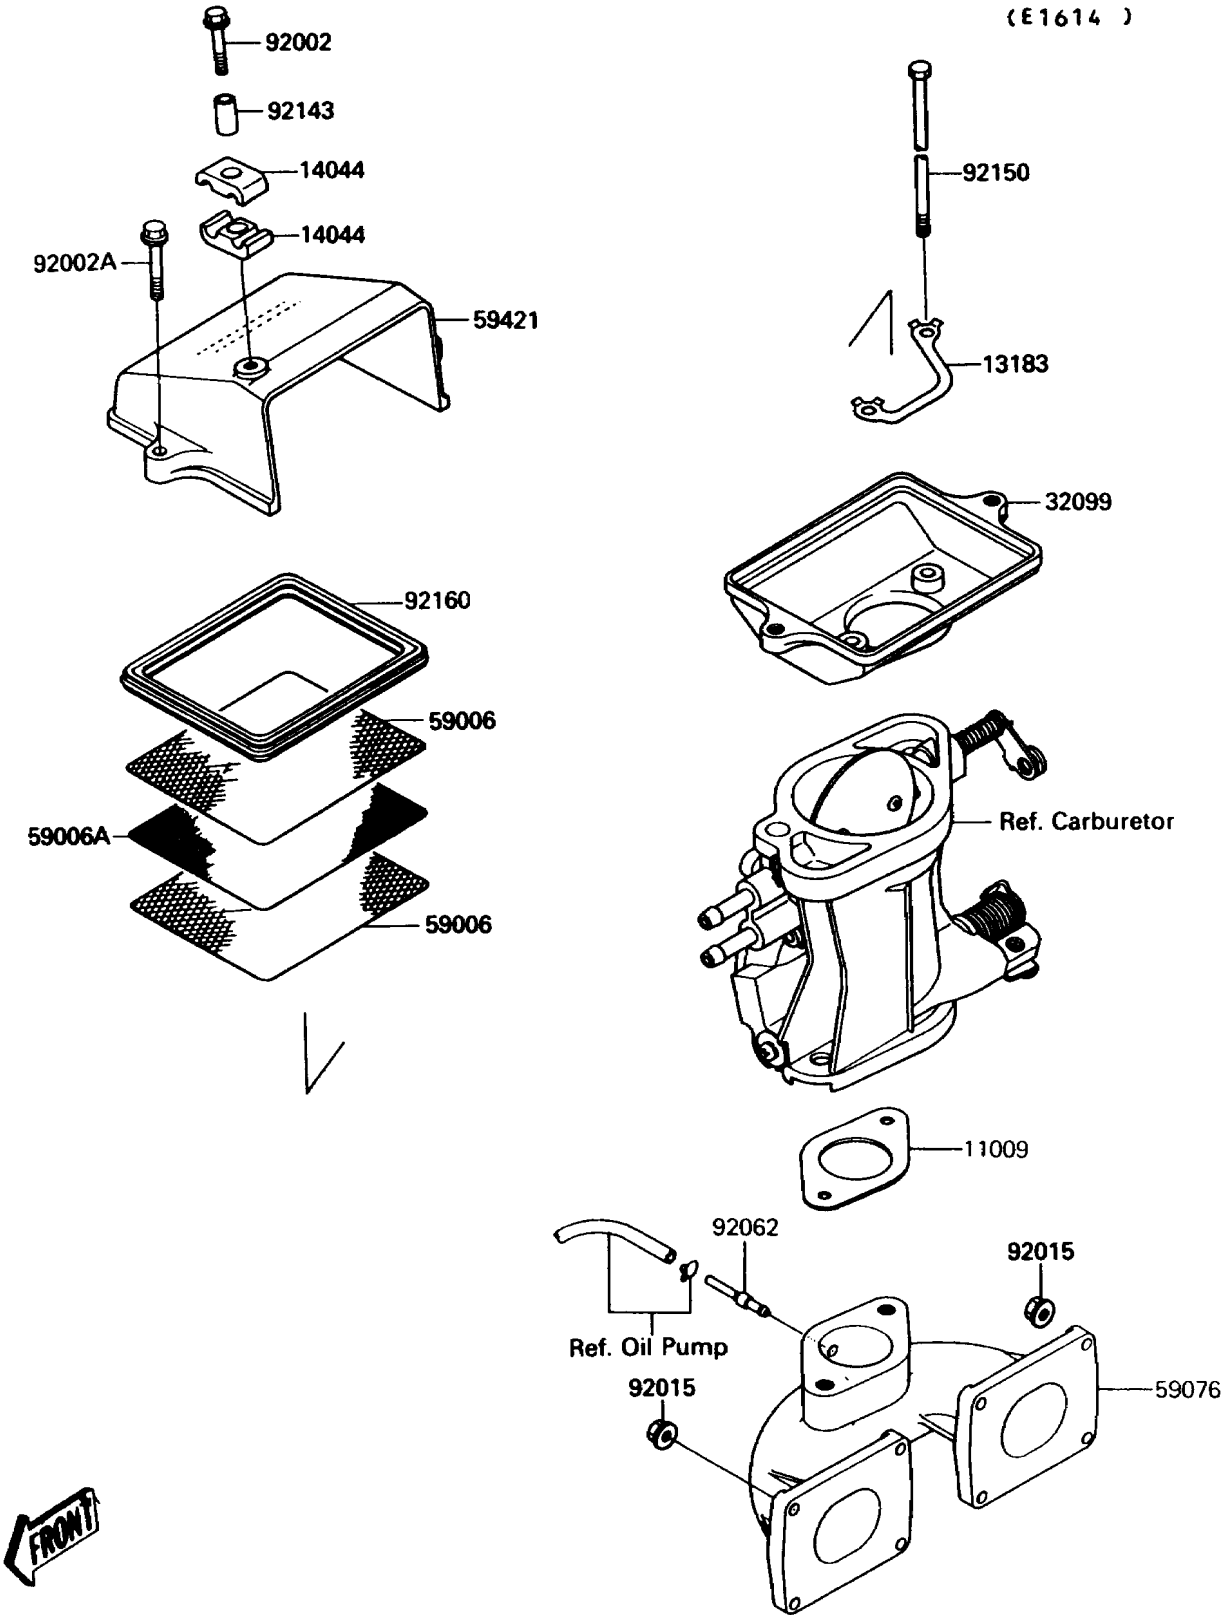

1991 Jet Mate PARTS DIAGRAM

Flame Arrester

1991 Jet Mate PARTS LIST

Flame Arrester

ITEM NAME	PART NUMBER	QUANTITY
GASKET,CARBURETOR (Ref # 11009)	11009-3753	1
PLATE (Ref # 13183)	13183-3726	1
HOLDER-CABLE (Ref # 14044)	14044-3707	2
CASE,FLAME ARRESTER (Ref # 32099)	32099-3736	1
ARRESTER-FLAME (Ref # 59006)	59006-3707	2
ARRESTER-FLAME (Ref # 59006A)	59006-3708	1
MANIFOLD-INTAKE (Ref # 59076)	59076-3711	1
COVER-INTAKE (Ref # 59421)	59421-3711	1
BOLT,6X35 (Ref # 92002)	92002-3715	1
BOLT,6X30 (Ref # 92002A)	92002-3726	2
NUT,6MM (Ref # 92015)	92015-3767	8
NOZZLE (Ref # 92062)	92062-3703	1
COLLAR,7.5X10.5X24 (Ref # 92143)	92143-3717	1
BOLT,6X113 (Ref # 92150)	92150-3724	2
DAMPER (Ref # 92160)	92160-3704	1