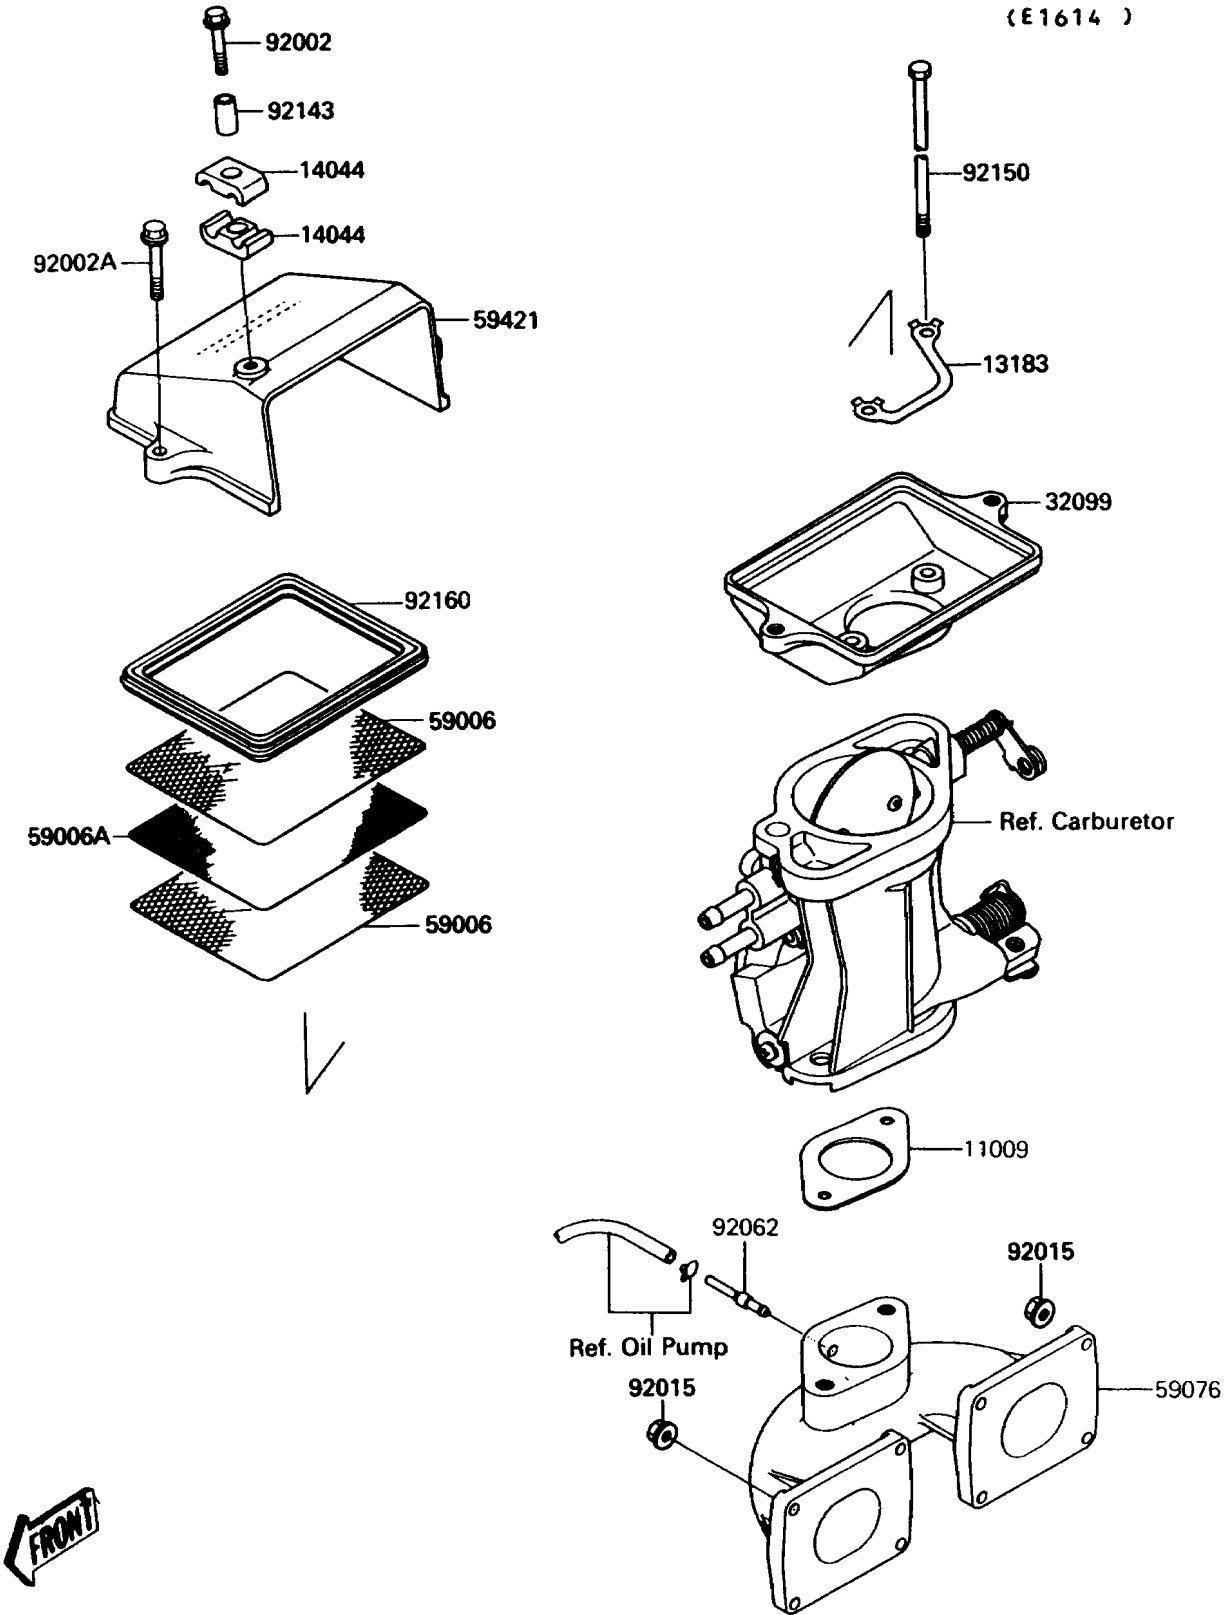

1992 Jet Mate PARTS DIAGRAM

Flame Arrester

1992 Jet Mate PARTS LIST

Flame Arrester

ITEM NAME	PART NUMBER	QUANTITY
GASKET,CARBURETOR (Ref # 11009)	11009-3753	1
PLATE (Ref # 13183)	13183-3726	1
HOLDER-CABLE (Ref # 14044)	14044-3707	2
CASE,FLAME ARRESTER (Ref # 32099)	32099-3736	1
ARRESTER-FLAME (Ref # 59006)	59006-3707	2
ARRESTER-FLAME (Ref # 59006A)	59006-3708	1
MANIFOLD-INTAKE (Ref # 59076)	59076-3711	1
COVER-INTAKE (Ref # 59421)	59421-3711	1
BOLT,6X35 (Ref # 92002)	92002-3715	1
BOLT,6X30 (Ref # 92002A)	92002-3726	2
NUT,6MM (Ref # 92015)	92015-3767	8
NOZZLE (Ref # 92062)	92062-3703	1
COLLAR,7.5X10.5X24 (Ref # 92143)	92143-3717	1
BOLT,6X113 (Ref # 92150)	92150-3724	2
DAMPER (Ref # 92160)	92160-3704	1