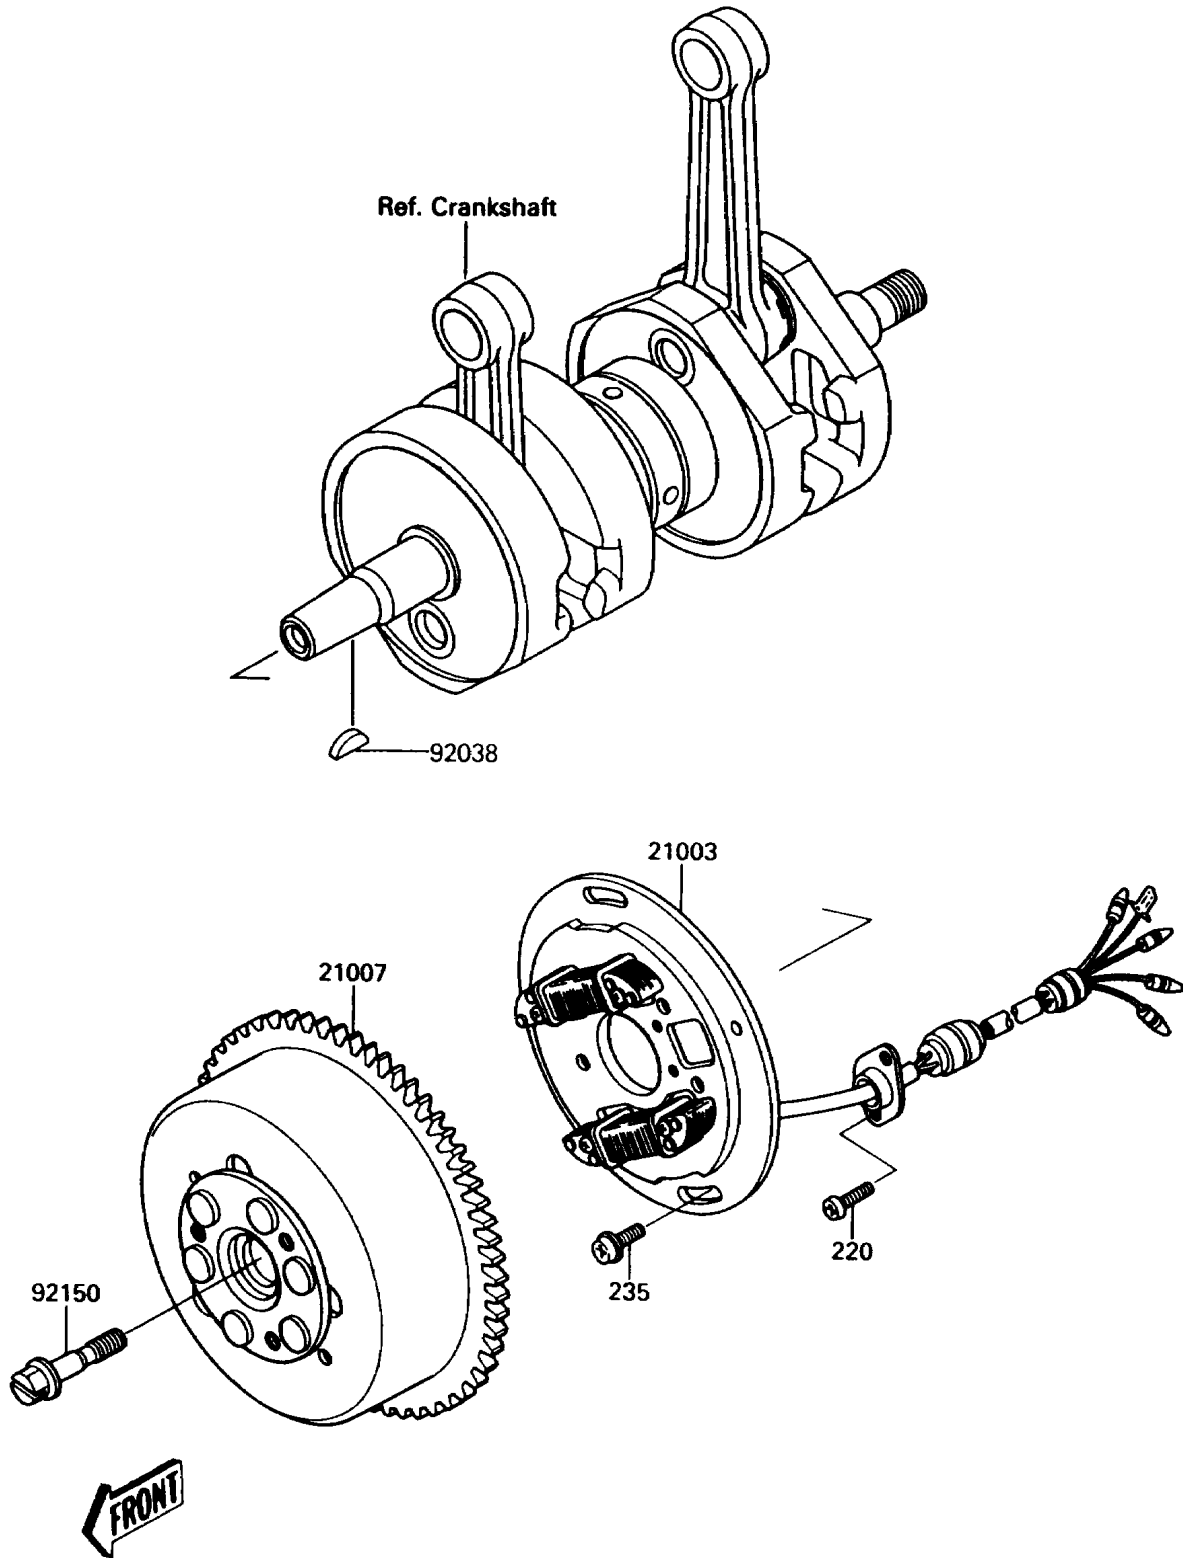

1991 Jet Mate PARTS DIAGRAM

Generator

(E1810)

1991 Jet Mate PARTS LIST

Generator

ITEM NAME	PART NUMBER	QUANTITY
STATOR (Ref # 21003)	21003-3710	1
ROTOR (Ref # 21007)	21007-3704	1
KEY,WOODRUFF (Ref # 92038)	92038-001	1
BOLT,10X38 (Ref # 92150)	92150-3736	1
SCREW-PAN-CROS (Ref # 220)	220B0512	2
SCREW-PAN-WP-CROS (Ref # 235)	235B0616	2