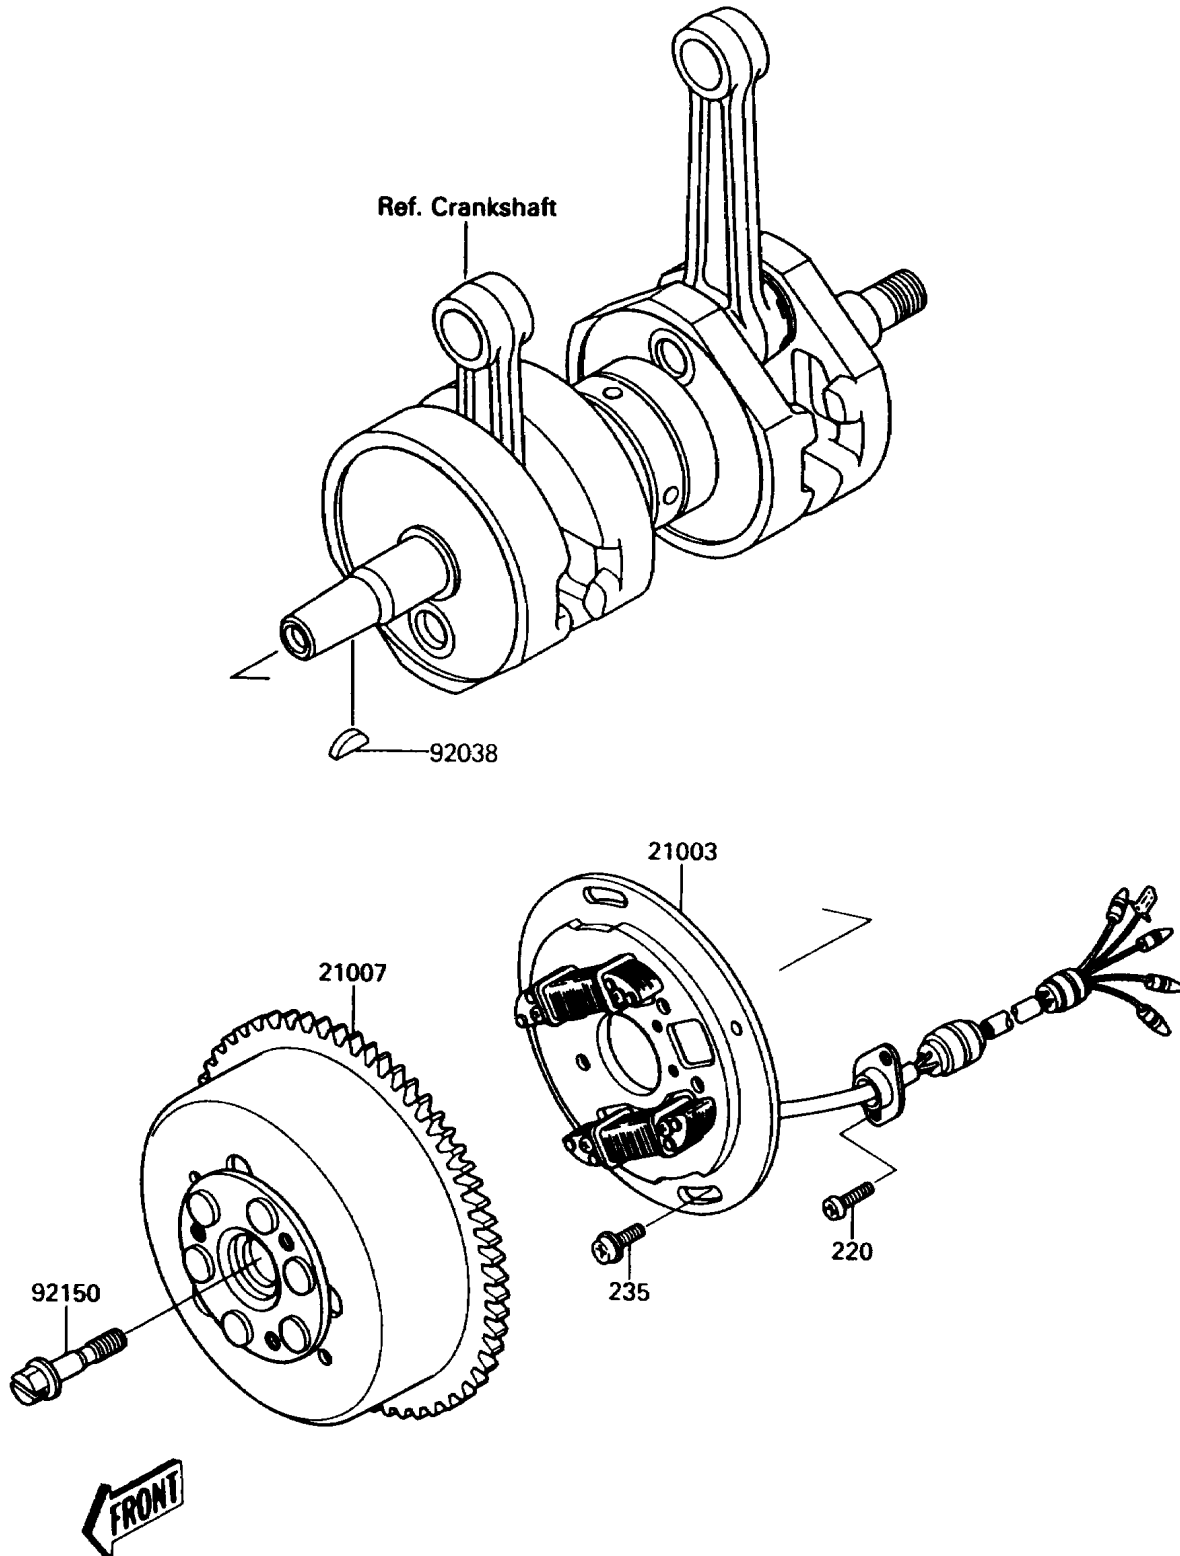

# 1992 Jet Mate PARTS DIAGRAM

Generator

(E1810 )

# 1992 Jet Mate PARTS LIST

## Generator

ITEM NAME	PART NUMBER	QUANTITY
STATOR (Ref # 21003)	21003-3710	1
ROTOR (Ref # 21007)	21007-3704	1
KEY,WOODRUFF (Ref # 92038)	92038-001	1
BOLT,10X38 (Ref # 92150)	92150-3736	1
SCREW-PAN-CROS (Ref # 220)	220B0512	2
SCREW-PAN-WP-CROS (Ref # 235)	235B0616	2