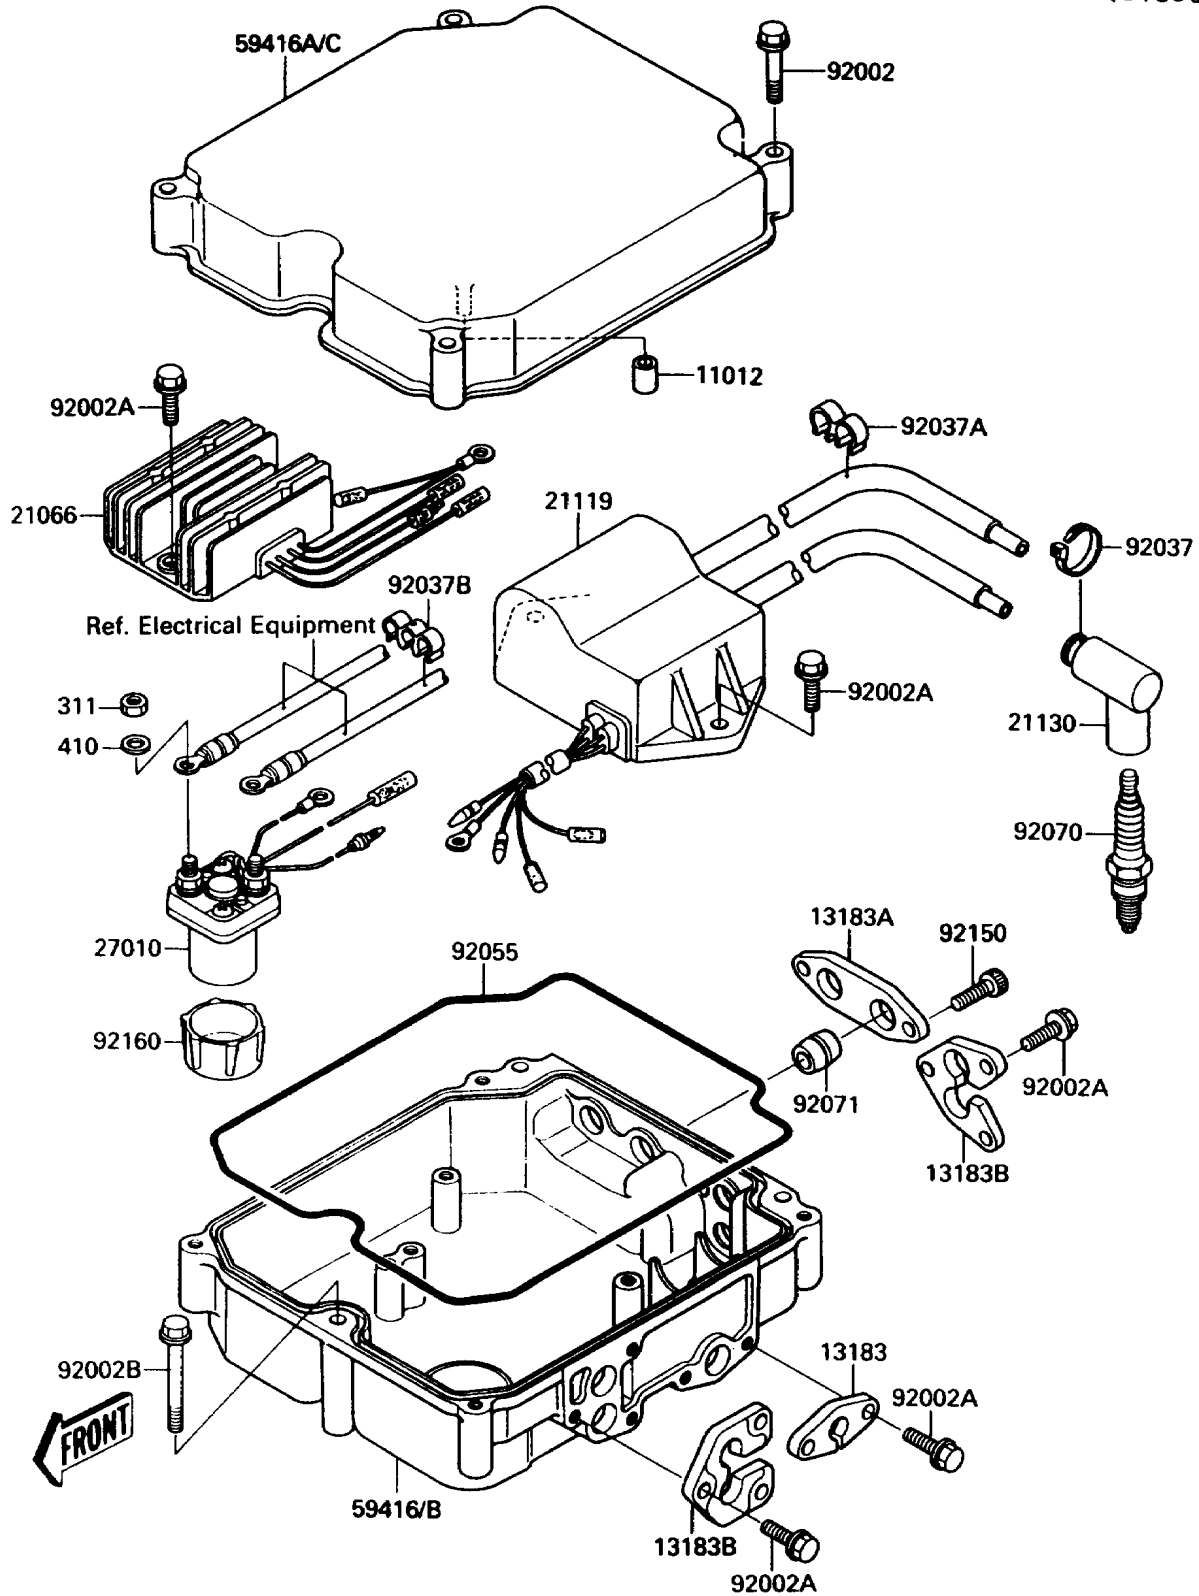

1991 Jet Mate PARTS DIAGRAM

Ignition Coil

(E1830)

1991 Jet Mate PARTS LIST

Ignition Coil

ITEM NAME	PART NUMBER	QUANTITY
CAP (Ref # 11012)	11012-3734	1
PLATE (Ref # 13183)	13183-3712	1
PLATE,ELECTRIC BASE (Ref # 13183A)	13183-3767	1
PLATE,ELECTRIC CASE (Ref # 13183B)	13183-3768	2
REGULATOR-VOLTAGE (Ref # 21066)	21066-3706	1
IGNITER (Ref # 21119)	21119-3710	1
CAP-SPARK PLUG (Ref # 21130)	21130-3704	2
SWITCH,STARTER RELAY (Ref # 27010)	27010-3714	1
CASE-ELECTRIC (Ref # 59416)	59416-3718	1
CASE-ELECTRIC (Ref # 59416A)	59416-3719	1
BOLT,6X35 (Ref # 92002)	92002-3715	4
BOLT,6X20 (Ref # 92002A)	92002-3755	12
BOLT,6X55 (Ref # 92002B)	92002-3772	3
CLAMP (Ref # 92037)	92037-1173	2
CLAMP,HOSE (Ref # 92037A)	92037-1603	2
CLAMP,CABLE (Ref # 92037B)	92037-1697	1
RING-O,ELECTRIC CASE (Ref # 92055)	92055-3715	1
PLUG-SPARK,BR7ES(NGK) (Ref # 92070)	92070-3701	2
GROMMET,HIGH TENSION CODE (Ref # 92071)	92071-3778	2
BOLT,SOCKET,6X18 (Ref # 92150)	92150-3775	2
DAMPER (Ref # 92160)	92160-3729	1
NUT-HEX,6MM (Ref # 311)	311R0600	2
WASHER-PLAIN-SMALL,6MM (Ref # 410)	410S0600	2