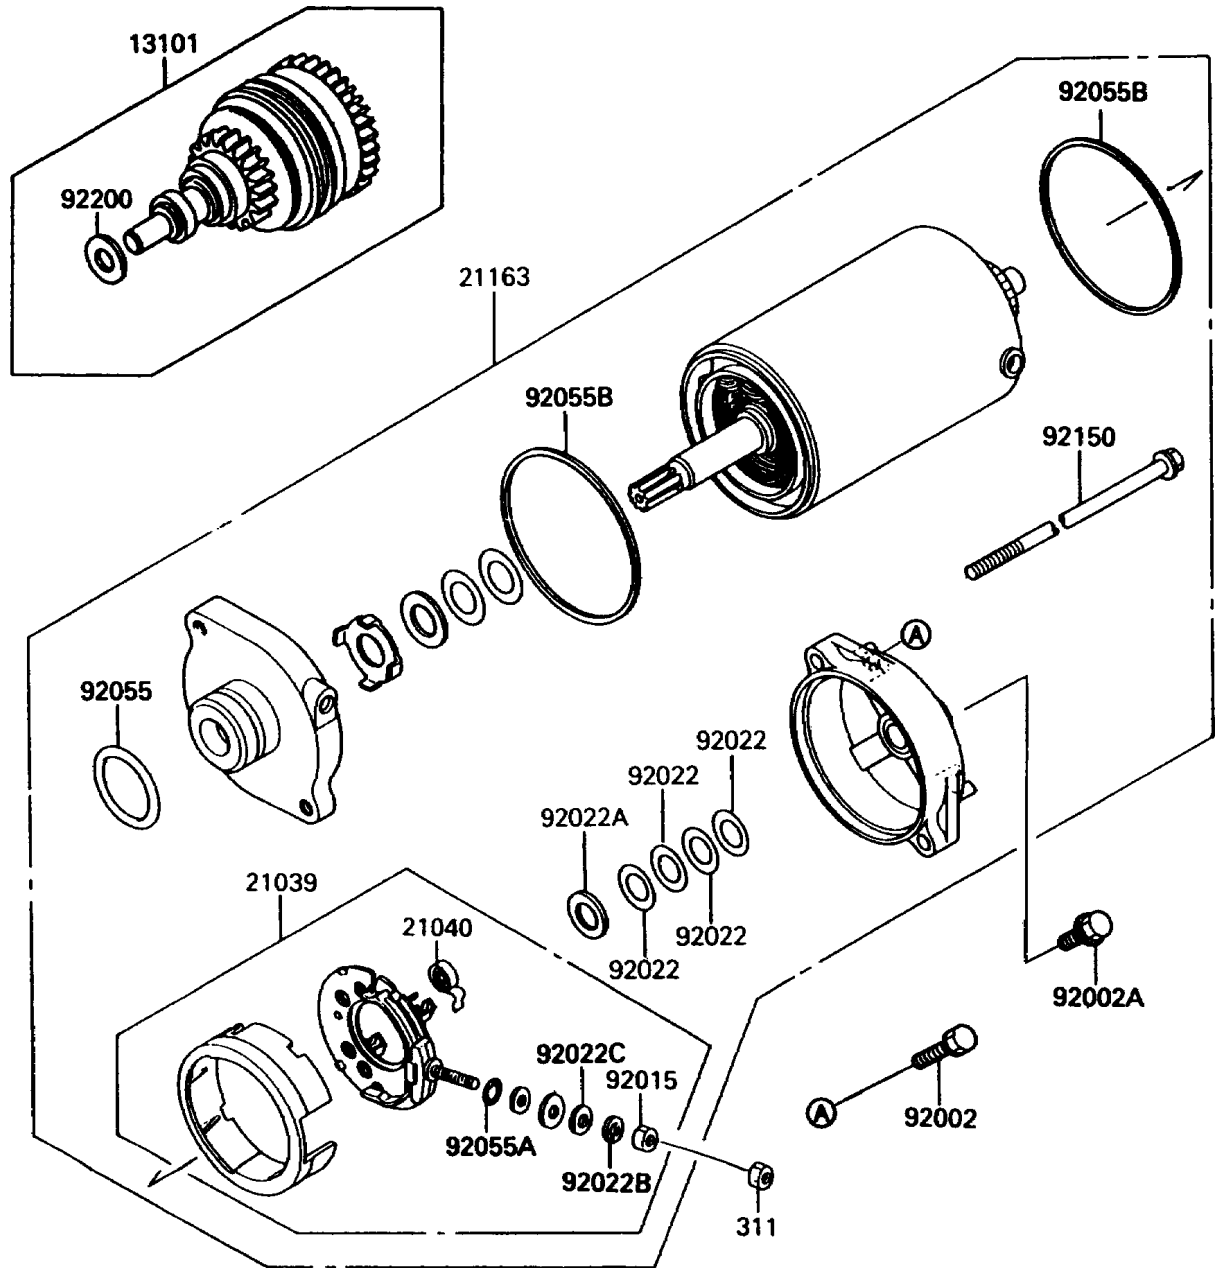

# 1991 Jet Mate PARTS DIAGRAM

Starter Motor

(E1840 )

# 1991 Jet Mate PARTS LIST

## Starter Motor

ITEM NAME	PART NUMBER	QUANTITY
GEAR-ASSY,ONEWAY (Ref # 13101)	13101-3703	1
BRUSH,CARBON (Ref # 21039)	21039-3703	1
SPRING-BRUSH (Ref # 21040)	21040-1055	4
STARTER-ELECTRIC (Ref # 21163)	21163-3709	1
BOLT,6X25 (Ref # 92002)	92002-3714	2
BOLT,6X12 (Ref # 92002A)	92002-3763	1
NUT,6MM (Ref # 92015)	92015-3710	1
WASHER,9.1X18X0.2 (Ref # 92022)	21025-011	4
WASHER,9.1X18X0.8 (Ref # 92022A)	92022-1132	1
WASHER,6MM (Ref # 92022B)	92022-3711	1
WASHER,6MM (Ref # 92022C)	92022-3713	1
RING-O (Ref # 92055)	92055-1276	1
RING-O,4.5X2.0 (Ref # 92055A)	92055-1370	1
RING-O,STARTER MOTOR (Ref # 92055B)	92055-1381	2
BOLT (Ref # 92150)	92150-3772	2
WASHER,12X24X1.0 (Ref # 92200)	92022-3731	1
NUT-HEX,6MM (Ref # 311)	311R0600	1