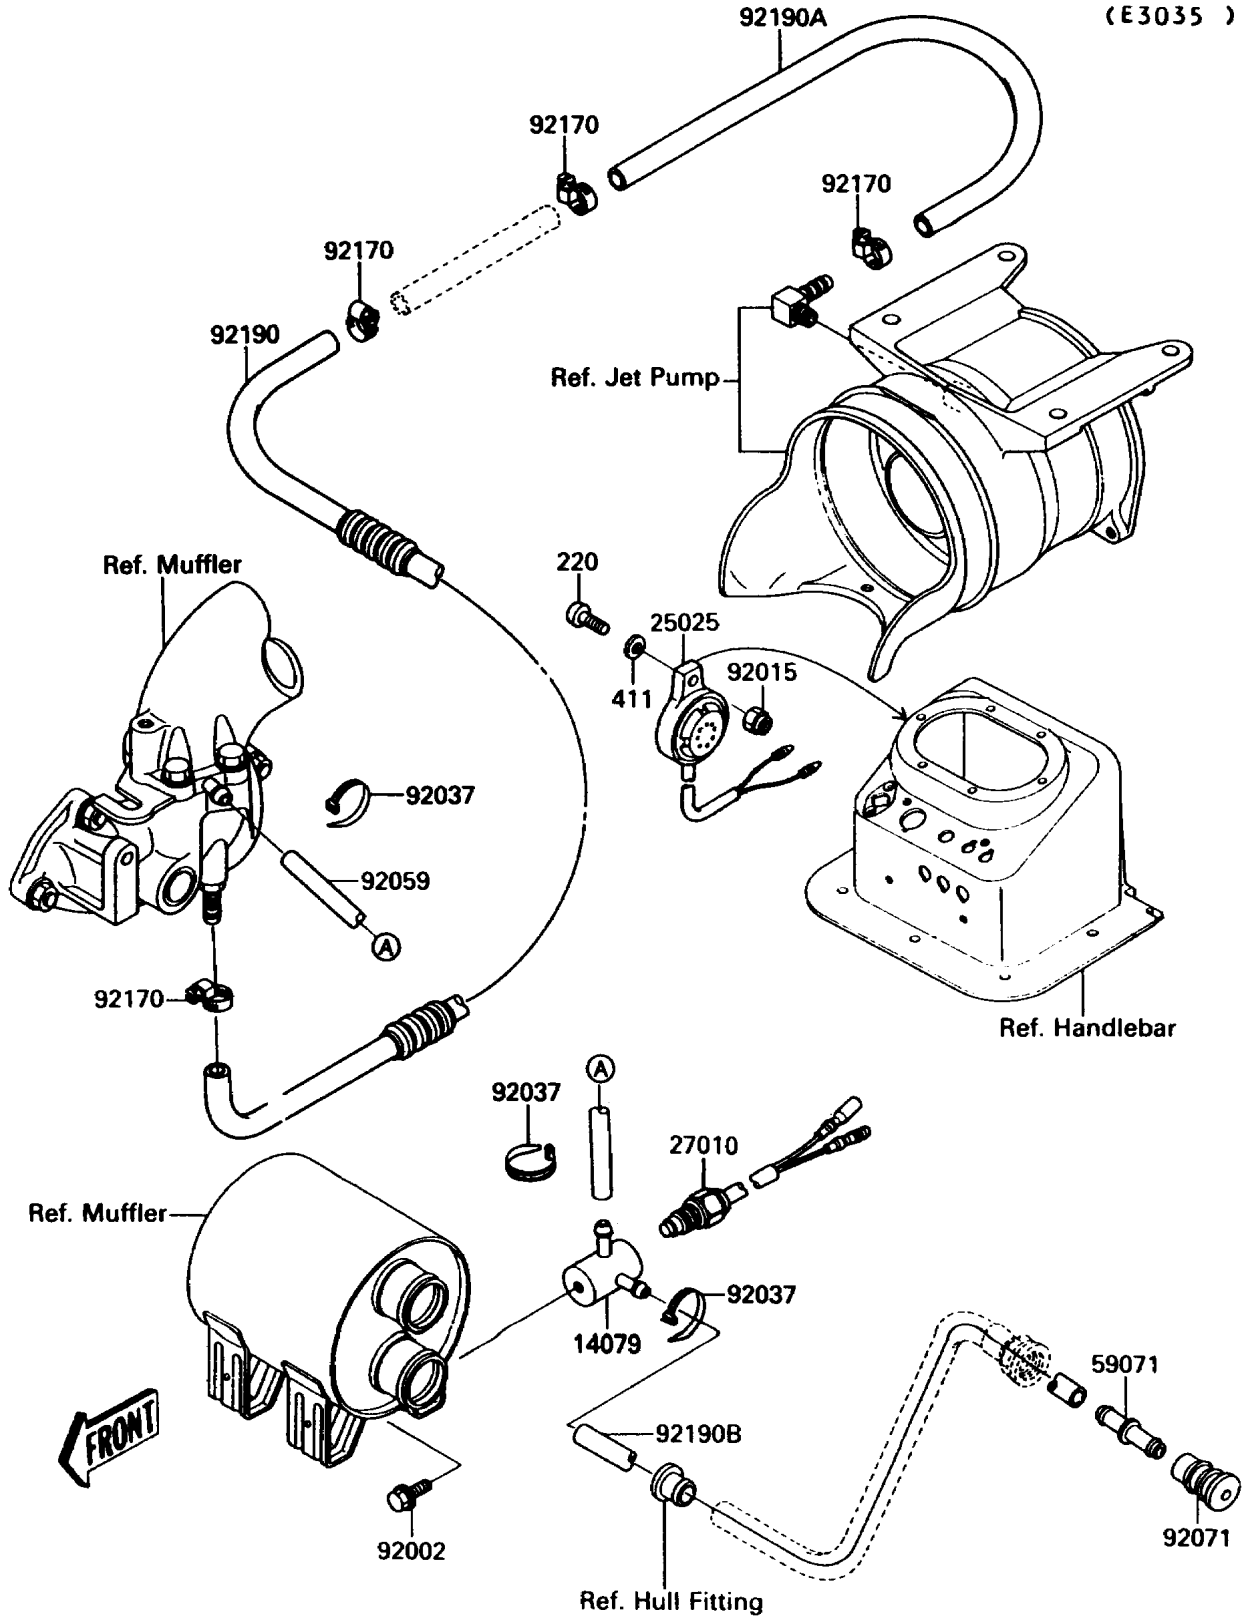

# 1991 Jet Mate PARTS DIAGRAM

Cooling

## 1991 Jet Mate PARTS LIST

### Cooling

ITEM NAME	PART NUMBER	QUANTITY
HOLDER-ASSY (Ref # 14079)	14079-3705	1
WARNER (Ref # 25025)	25025-3702	1
SWITCH,WATER SENSOR (Ref # 27010)	27010-3719	1
JOINT (Ref # 59071)	59071-3717	1
BOLT,6X12 (Ref # 92002)	92002-3763	1
NUT (Ref # 92015)	92015-3798	1
CLAMP (Ref # 92037)	92037-1173	3
TUBE,5.8X10.8X360 (Ref # 92059)	92059-3743	1
GROMMET (Ref # 92071)	92071-3769	1
CLAMP (Ref # 92170)	92170-3720	4
TUBE (Ref # 92190)	92190-3701	1
TUBE (Ref # 92190A)	92190-3703	1
TUBE,5.8X10.8X730 (Ref # 92190B)	92190-3706	1
SCREW-PAN-CROS,5X25 (Ref # 220)	220R0525	1
WASHER-PLAIN,5MM (Ref # 411)	411S0500	2