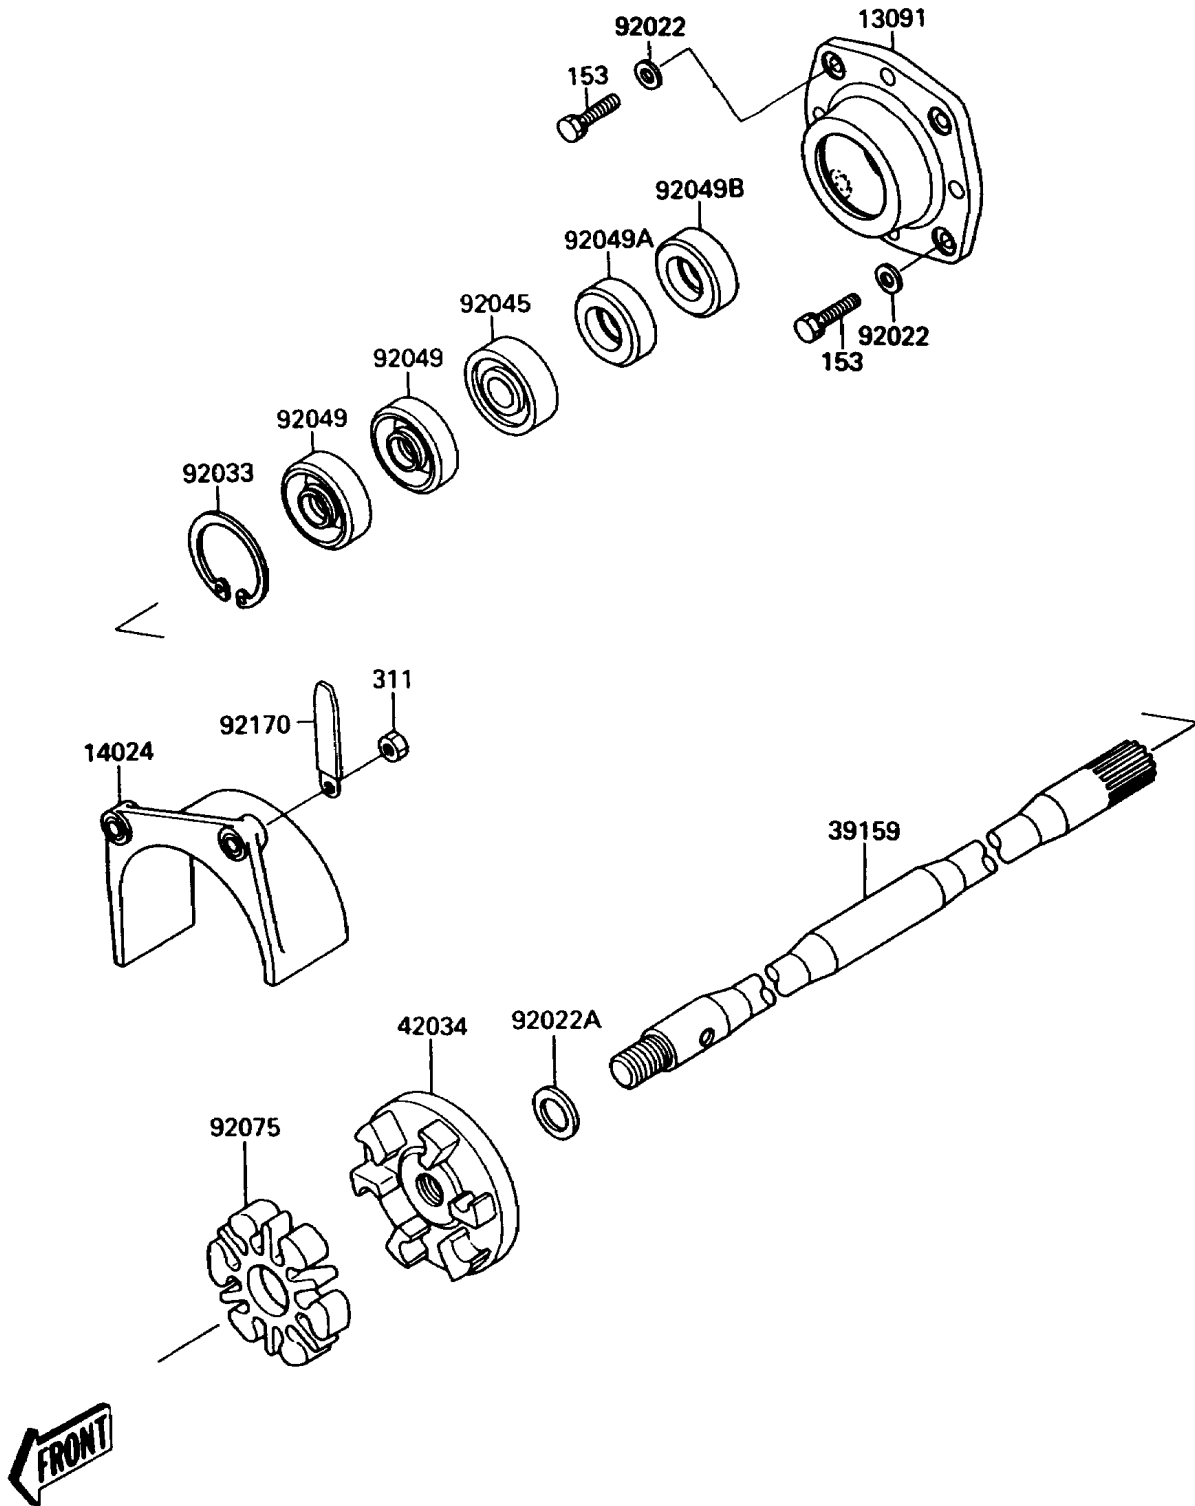

# 1991 Jet Mate PARTS DIAGRAM

Drive Shaft

( E3134 )

## 1991 Jet Mate PARTS LIST

### Drive Shaft

ITEM NAME	PART NUMBER	QUANTITY
HOLDER (Ref # 13091)	13091-3730	1
COVER,COUPLING (Ref # 14024)	14024-3728	1
SHAFT-DRIVE (Ref # 39159)	39159-3712	1
COUPLING (Ref # 42034)	42034-3705	1
WASHER,8.2X18X1.5 (Ref # 92022)	92022-1964	4
WASHER,18X26X2.0 (Ref # 92022A)	92022-3728	1
RING-SNAP,42MM (Ref # 92033)	92033-3713	1
BEARING-BALL,60042RD (Ref # 92045)	92045-3705	1
SEAL-OIL,S620426 (Ref # 92049)	92049-3707	2
SEAL-OIL,SCY20368 (Ref # 92049A)	92050-502	1
SEAL-OIL,SC20367 (Ref # 92049B)	92050-503	1
DAMPER,COUPLING (Ref # 92075)	92075-520	1
CLAMP (Ref # 92170)	92170-3705	2
BOLT-WS-SMALL (Ref # 153)	153R0825	4
NUT-HEX,6MM (Ref # 311)	311R0600	2