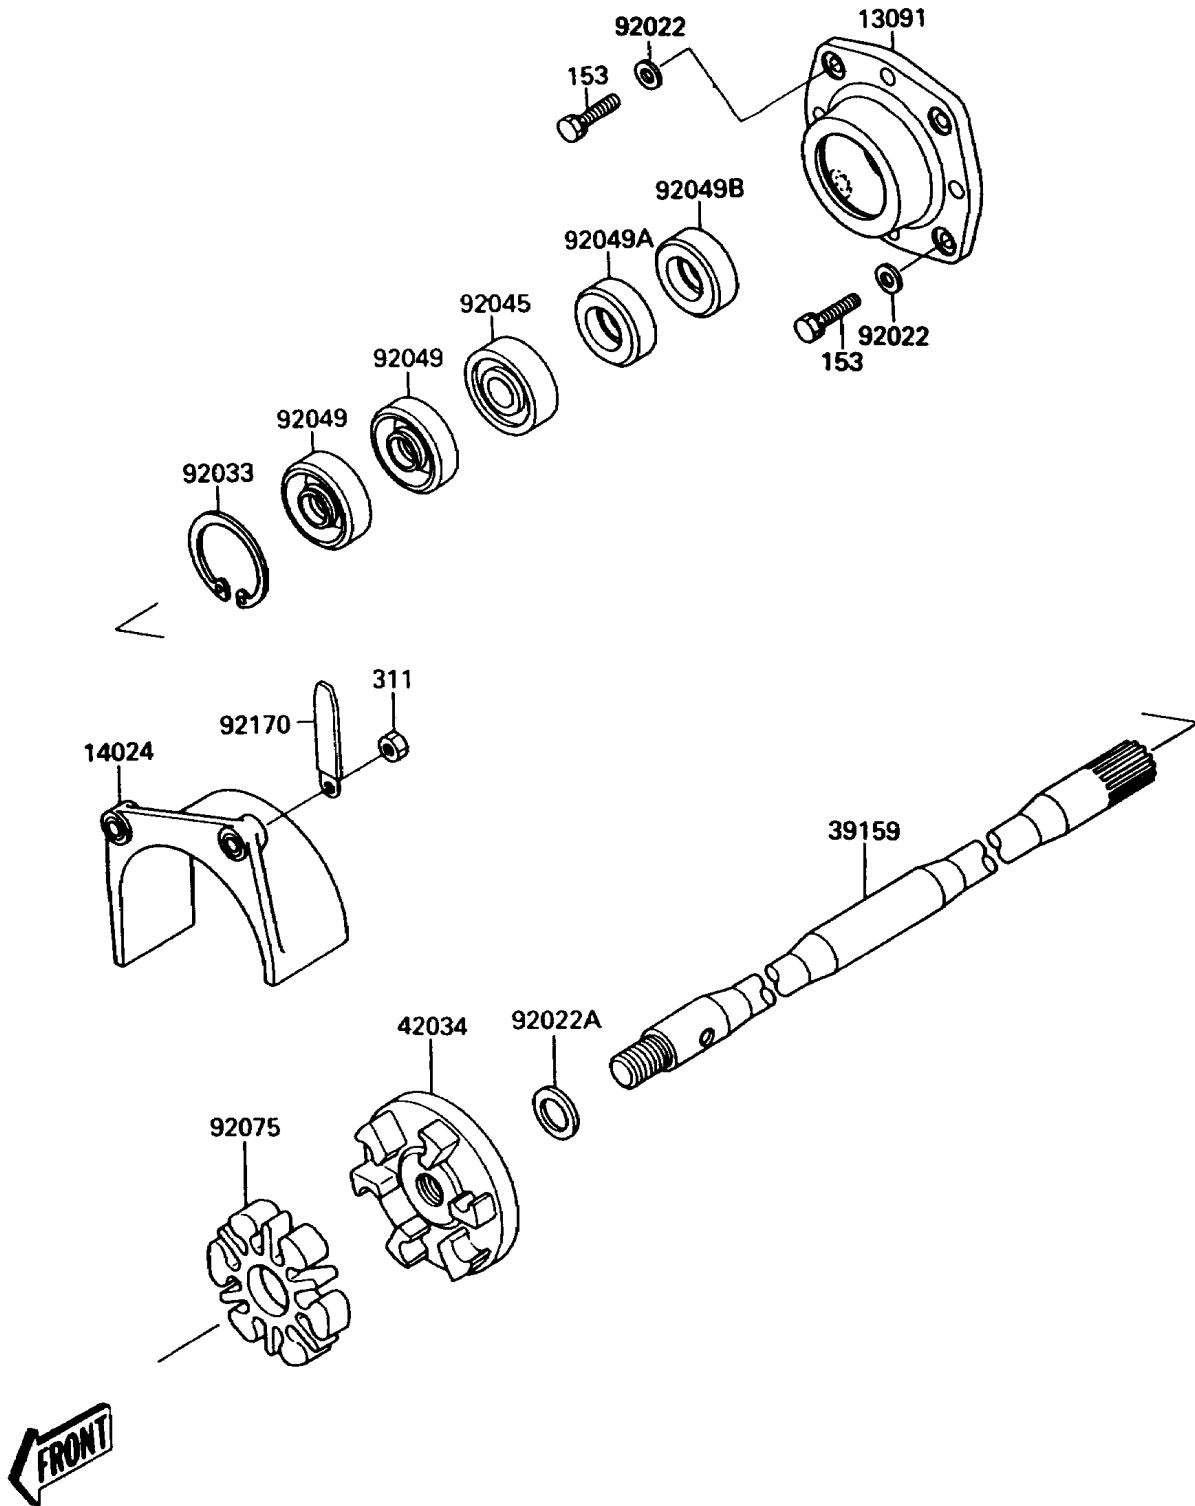

1992 Jet Mate PARTS DIAGRAM

Drive Shaft

(E3134)

1992 Jet Mate PARTS LIST

Drive Shaft

ITEM NAME	PART NUMBER	QUANTITY
HOLDER (Ref # 13091)	13091-3730	1
COVER,COUPLING (Ref # 14024)	14024-3728	1
SHAFT-DRIVE (Ref # 39159)	39159-3712	1
COUPLING (Ref # 42034)	42034-3705	1
WASHER,8.2X18X1.5 (Ref # 92022)	92022-1964	4
WASHER,18X26X2.0 (Ref # 92022A)	92022-3728	1
RING-SNAP,42MM (Ref # 92033)	92033-3713	1
BEARING-BALL,60042RD (Ref # 92045)	92045-3705	1
SEAL-OIL,S620426 (Ref # 92049)	92049-3707	2
SEAL-OIL,SCY20368 (Ref # 92049A)	92050-502	1
SEAL-OIL,SC20367 (Ref # 92049B)	92050-503	1
DAMPER,COUPLING (Ref # 92075)	92075-520	1
CLAMP (Ref # 92170)	92170-3705	2
BOLT-WS-SMALL (Ref # 153)	153R0825	4
NUT-HEX,6MM (Ref # 311)	311R0600	2