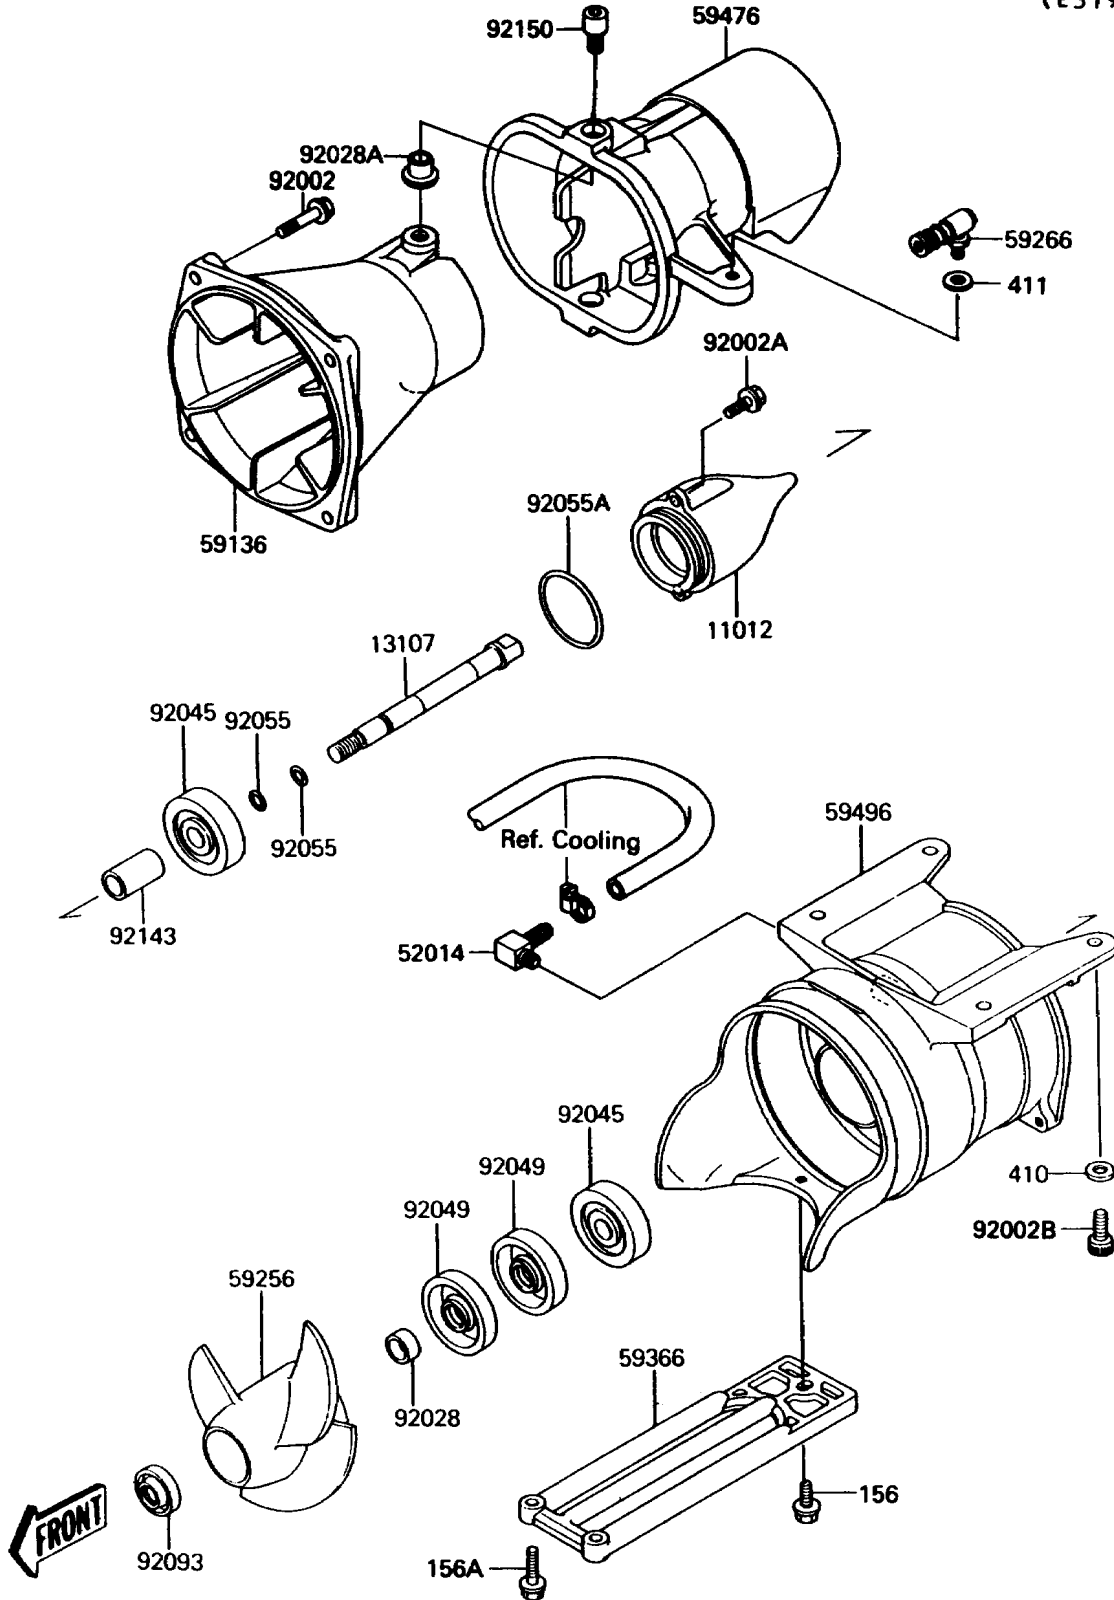

1991 Jet Mate PARTS DIAGRAM

Jet Pump

(E3191)

1991 Jet Mate PARTS LIST

Jet Pump

ITEM NAME	PART NUMBER	QUANTITY
CAP,JET PUMP (Ref # 11012)	11012-3712	1
SHAFT,JET PUMP (Ref # 13107)	13107-3721	1
ELBOW (Ref # 52014)	52014-3002	1
NOZZLE-PUMP (Ref # 59136)	59136-3709	1
IMPELLER (Ref # 59256)	59256-3714	1
JOINT-BALL (Ref # 59266)	59266-3701	1
GRATE (Ref # 59366)	59366-3702	1
NOZZLE-STRG (Ref # 59476)	59476-3710	1
VANE-GUIDE (Ref # 59496)	59496-3701	1
BOLT,6X25 (Ref # 92002)	92002-3714	4
BOLT,6X16 (Ref # 92002A)	92002-3728	2
BOLT,SOCKET,8X20 (Ref # 92002B)	92002-3771	4
BUSHING,17X25X15 (Ref # 92028)	92028-3717	1
BUSHING (Ref # 92028A)	92028-3740	2
BEARING-BALL,#63032RD (Ref # 92045)	92045-3706	2
SEAL-OIL,TCV-25476 (Ref # 92049)	92049-3711	2
RING-O,13X1.9 (Ref # 92055)	92055-1021	2
RING-O (Ref # 92055A)	92055-3706	1
SEAL (Ref # 92093)	92093-3702	1
COLLAR,17.4X25.4X53 (Ref # 92143)	92143-3708	1
BOLT (Ref # 92150)	92150-3790	2
BOLT-WP,6X12 (Ref # 156)	156R0612	1
BOLT-WP,6X25 (Ref # 156A)	156R0625	2
WASHER-PLAIN-SMALL,8MM (Ref # 410)	410S0800	4
WASHER-PLAIN,6MM (Ref # 411)	411S0600	1