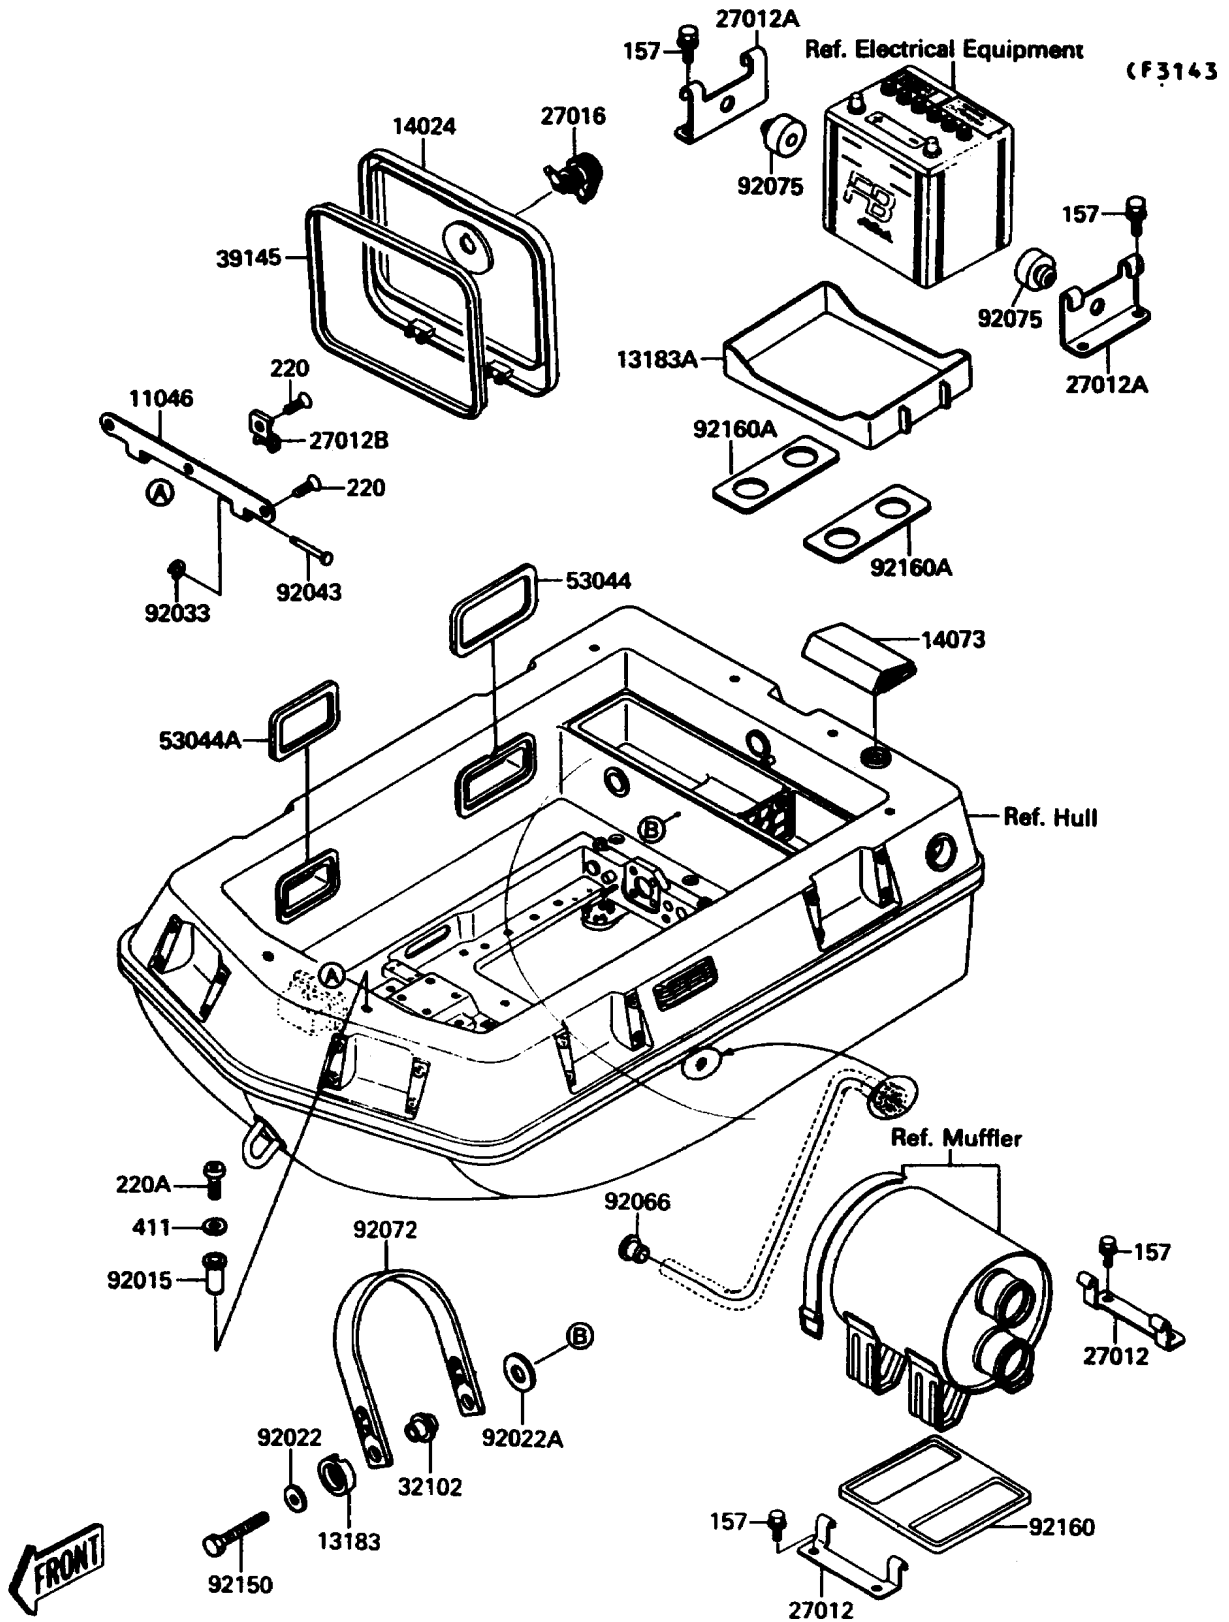

# 1991 Jet Mate PARTS DIAGRAM

Hull Fitting

# 1991 Jet Mate PARTS LIST

## Hull Fitting

ITEM NAME	PART NUMBER	QUANTITY
BRACKET,STRAGE (Ref # 11046)	11046-3768	1
PLATE (Ref # 13183)	13169-3714	1
PLATE,BATTERY (Ref # 13183A)	13183-3751	1
COVER,FRONT STORAGE,P.WHITE (Ref # 14024)	14024-3742-6F	1
DUCT,BLOWER (Ref # 14073)	14073-3719	1
HOOK,WATER MUFFLER (Ref # 27012)	27012-3728	2
HOOK,BATTERY (Ref # 27012A)	27012-3736	2
HOOK,STRAGE LOCK (Ref # 27012B)	27012-3747	1
LOCK-ASSY,STRAGE (Ref # 27016)	27016-3711	1
PIPE (Ref # 32102)	32102-3704	1
TRIM-SEAL (Ref # 39145)	39145-3724	1
TRIM,REAR SIDE (Ref # 53044)	53044-3705	2
TRIM,FRONT SIDE (Ref # 53044A)	53044-3706	2
NUT,6MM (Ref # 92015)	92015-3792	2
WASHER (Ref # 92022)	92022-3710	1
WASHER,15X34X2.0 (Ref # 92022A)	92022-3738	1
RING-SNAP,2MM (Ref # 92033)	92033-3711	2
PIN,3X31 (Ref # 92043)	92043-3724	2
PLUG,PROTECTOR (Ref # 92066)	92066-3722	1
BAND,SEAT (Ref # 92072)	92072-3737	1
DAMPER (Ref # 92075)	92075-1737	2
BOLT,6X30 (Ref # 92150)	92150-3766	1
DAMPER,WATER MUFFLER (Ref # 92160)	92160-3705	1
DAMPER (Ref # 92160A)	92160-3722	2
BOLT-WSP,6X16 (Ref # 157)	157R0616	8
SCREW-PAN-CROS,6X14 (Ref # 220)	220R0614	4
SCREW-PAN-CROS,6X16 (Ref # 220A)	220R0616	2
WASHER-PLAIN,6MM (Ref # 411)	411S0600	2