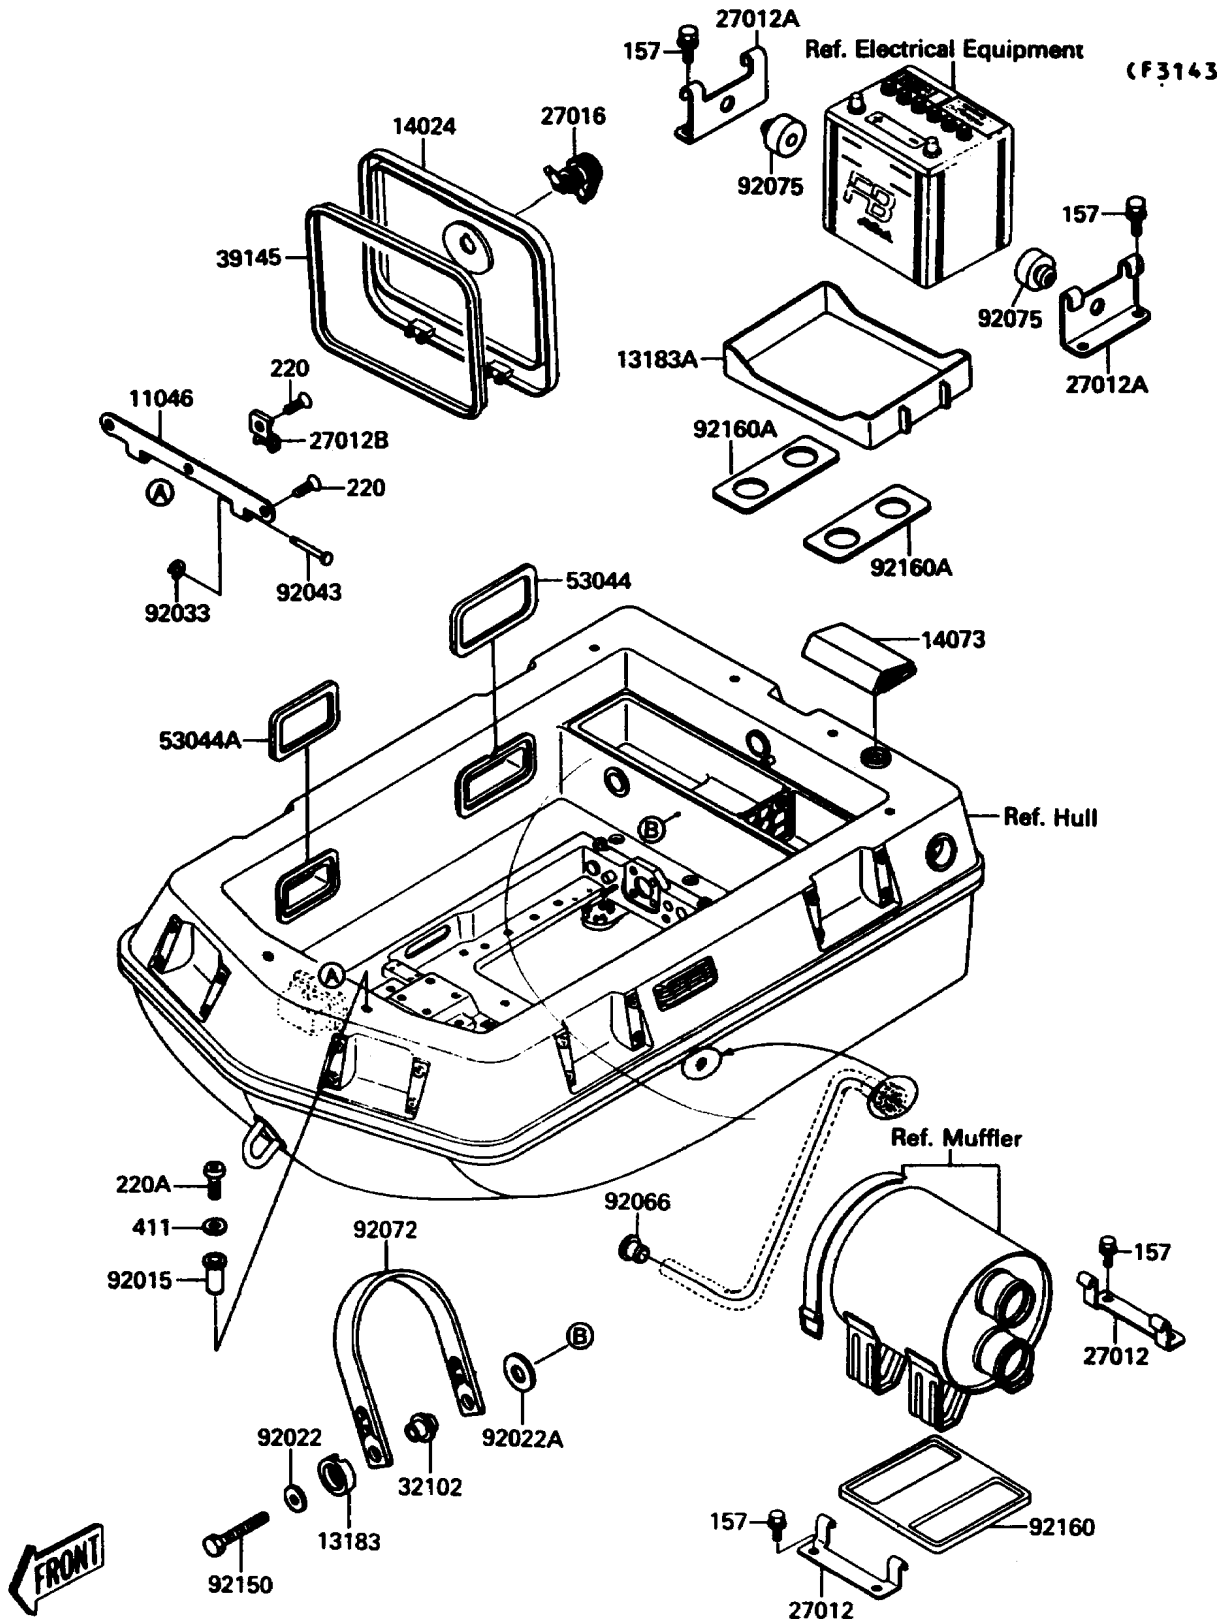

1992 Jet Mate PARTS DIAGRAM

Hull Fitting

1992 Jet Mate PARTS LIST

Hull Fitting

| ITEM NAME | PART NUMBER | QUANTITY |
|---|---------------|----------|
| BRACKET,STRAGE (Ref # 11046) | 11046-3768 | 1 |
| PLATE (Ref # 13183) | 13169-3714 | 1 |
| PLATE,BATTERY (Ref # 13183A) | 13183-3751 | 1 |
| COVER,FRONT STORAGE,P.WHITE (Ref # 14024) | 14024-3742-6F | 1 |
| DUCT,BLOWER (Ref # 14073) | 14073-3719 | 1 |
| HOOK,WATER MUFFLER (Ref # 27012) | 27012-3728 | 2 |
| HOOK,BATTERY (Ref # 27012A) | 27012-3736 | 2 |
| HOOK,STRAGE LOCK (Ref # 27012B) | 27012-3747 | 1 |
| LOCK-ASSY,STRAGE (Ref # 27016) | 27016-3711 | 1 |
| PIPE (Ref # 32102) | 32102-3704 | 1 |
| TRIM-SEAL (Ref # 39145) | 39145-3724 | 1 |
| TRIM,REAR SIDE (Ref # 53044) | 53044-3705 | 2 |
| TRIM,FRONT SIDE (Ref # 53044A) | 53044-3706 | 2 |
| NUT,6MM (Ref # 92015) | 92015-3792 | 2 |
| WASHER (Ref # 92022) | 92022-3710 | 1 |
| WASHER,15X34X2.0 (Ref # 92022A) | 92022-3738 | 1 |
| RING-SNAP,2MM (Ref # 92033) | 92033-3711 | 2 |
| PIN,3X31 (Ref # 92043) | 92043-3724 | 2 |
| PLUG,PROTECTOR (Ref # 92066) | 92066-3722 | 1 |
| BAND,SEAT (Ref # 92072) | 92072-3737 | 1 |
| DAMPER (Ref # 92075) | 92075-1737 | 2 |
| BOLT,6X30 (Ref # 92150) | 92150-3766 | 1 |
| DAMPER,WATER MUFFLER (Ref # 92160) | 92160-3705 | 1 |
| DAMPER (Ref # 92160A) | 92160-3722 | 2 |
| BOLT-WSP,6X16 (Ref # 157) | 157R0616 | 8 |
| SCREW-PAN-CROS,6X14 (Ref # 220) | 220R0614 | 4 |
| SCREW-PAN-CROS,6X16 (Ref # 220A) | 220R0616 | 2 |
| WASHER-PLAIN,6MM (Ref # 411) | 411S0600 | 2 |