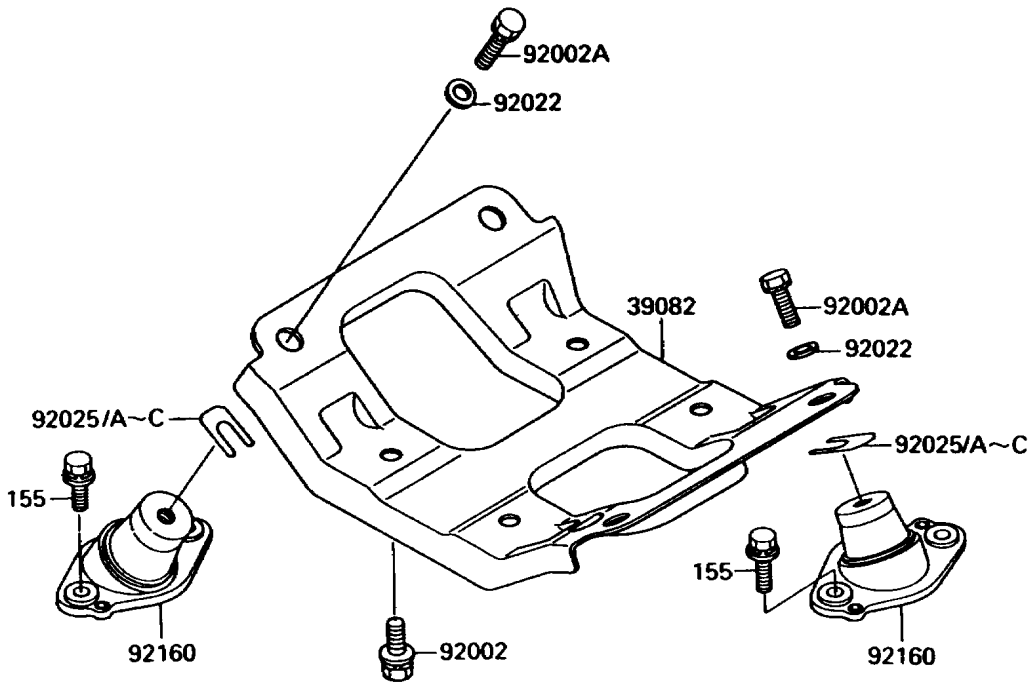

# 1991 Jet Mate PARTS DIAGRAM

Engine Mount

( F3144 )

# 1991 Jet Mate PARTS LIST

## Engine Mount

ITEM NAME	PART NUMBER	QUANTITY
MOUNT-ENGINE (Ref # 39082)	39082-3705	1
BOLT,10X25 (Ref # 92002)	92002-3765	4
BOLT,10X25 (Ref # 92002A)	92002-3770	4
WASHER,32X10.5X4 (Ref # 92022)	92022-3023	4
SHIM,T=0.3MM (Ref # 92025)	92025-3705	AR
SHIM,T=0.5MM (Ref # 92025A)	92025-3706	AR
SHIM,T=1.0MM (Ref # 92025B)	92025-3707	AR
SHIM,T=1.5MM (Ref # 92025C)	92025-3708	AR
DAMPER,ENGINE MOUNT (Ref # 92160)	92160-3761	4
BOLT-WSP-SMALL,8X20 (Ref # 155)	155R0820	8