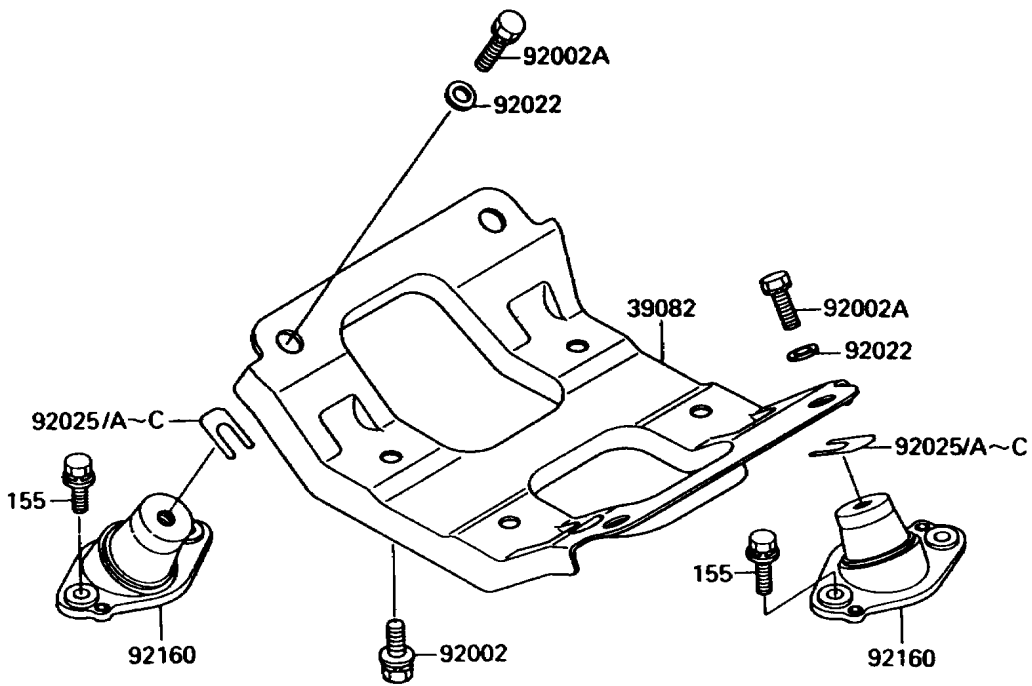

# 1992 Jet Mate PARTS DIAGRAM

Engine Mount

( F3144 )

### Engine Mount

ITEM NAME	PART NUMBER	QUANTITY
MOUNT-ENGINE (Ref # 39082)	39082-3705	1
BOLT,10X25 (Ref # 92002)	92002-3765	4
BOLT,10X25 (Ref # 92002A)	92002-3770	4
WASHER,32X10.5X4 (Ref # 92022)	92022-3023	4
SHIM,T=0.3MM (Ref # 92025)	92025-3705	AR
SHIM,T=0.5MM (Ref # 92025A)	92025-3706	AR
SHIM,T=1.0MM (Ref # 92025B)	92025-3707	AR
SHIM,T=1.5MM (Ref # 92025C)	92025-3708	AR
DAMPER,ENGINE MOUNT (Ref # 92160)	92160-3761	4
BOLT-WSP-SMALL,8X20 (Ref # 155)	155R0820	8