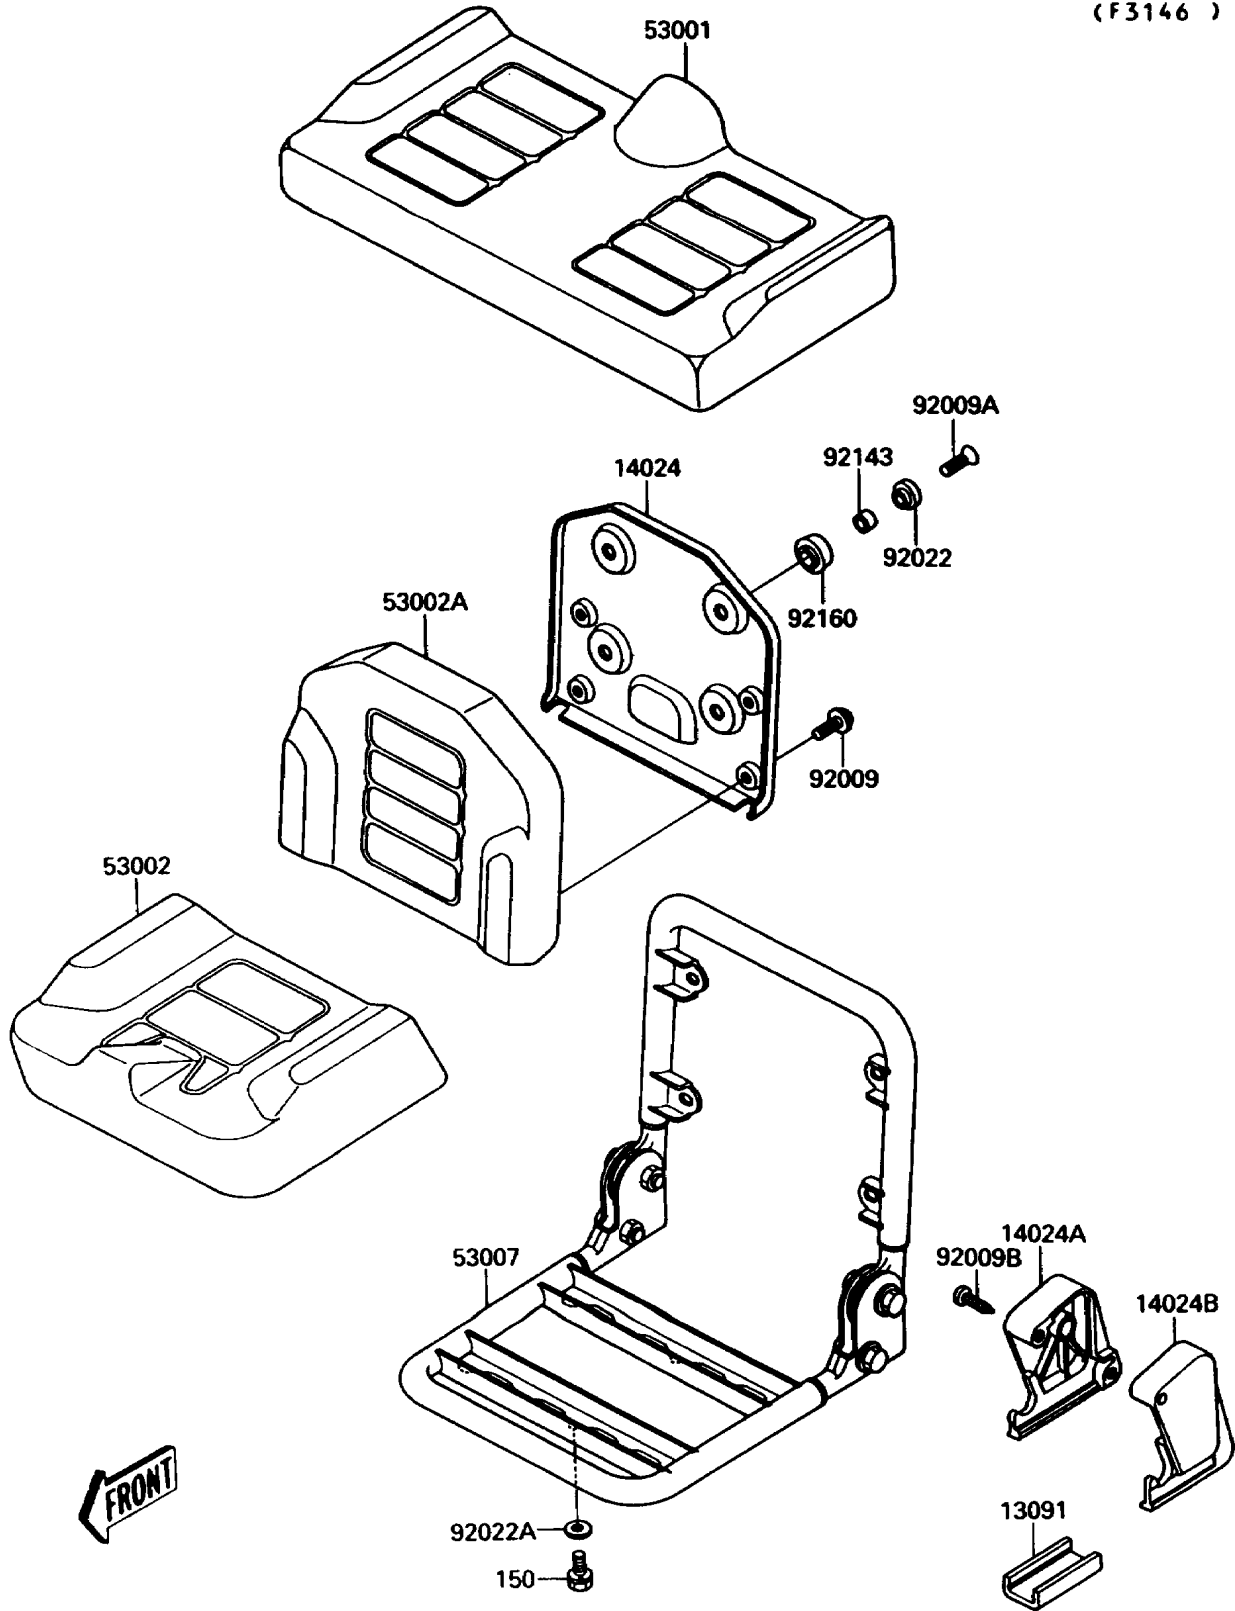

1991 Jet Mate PARTS DIAGRAM

Seat

(F3146)

1991 Jet Mate PARTS LIST

Seat

ITEM NAME	PART NUMBER	QUANTITY
HOLDER,SEAT HINGE COVER (Ref # 13091)	13091-3749	2
COVER,FRONT SEAT,P.WHITE (Ref # 14024)	14024-3749-6F	1
COVER,SEAT HINGE (Ref # 14024A)	14024-3763	2
COVER,SEAT HINGE (Ref # 14024B)	14024-3764	2
SEAT-ASSY,RR,RED (Ref # 53001)	53001-3712-MX	1
SEAT,FR,LWR,RED (Ref # 53002)	53002-3706-MX	1
SEAT,FR,UPP,RED (Ref # 53002A)	53002-3707-MX	1
FRAME-SEAT (Ref # 53007)	53007-3701	1
SCREW,6X14 (Ref # 92009)	92009-1493	4
SCREW,6X16.9 (Ref # 92009A)	92009-3709	4
SCREW,TAPPING,4X14 (Ref # 92009B)	92009-3762	4
WASHER (Ref # 92022)	92022-3732	4
WASHER (Ref # 92022A)	92022-567	6
COLLAR,7.1X10.5X6 (Ref # 92143)	92027-3702	4
DAMPER (Ref # 92160)	92160-3747	4
BOLT-WS,6X16 (Ref # 150)	150R0616	6