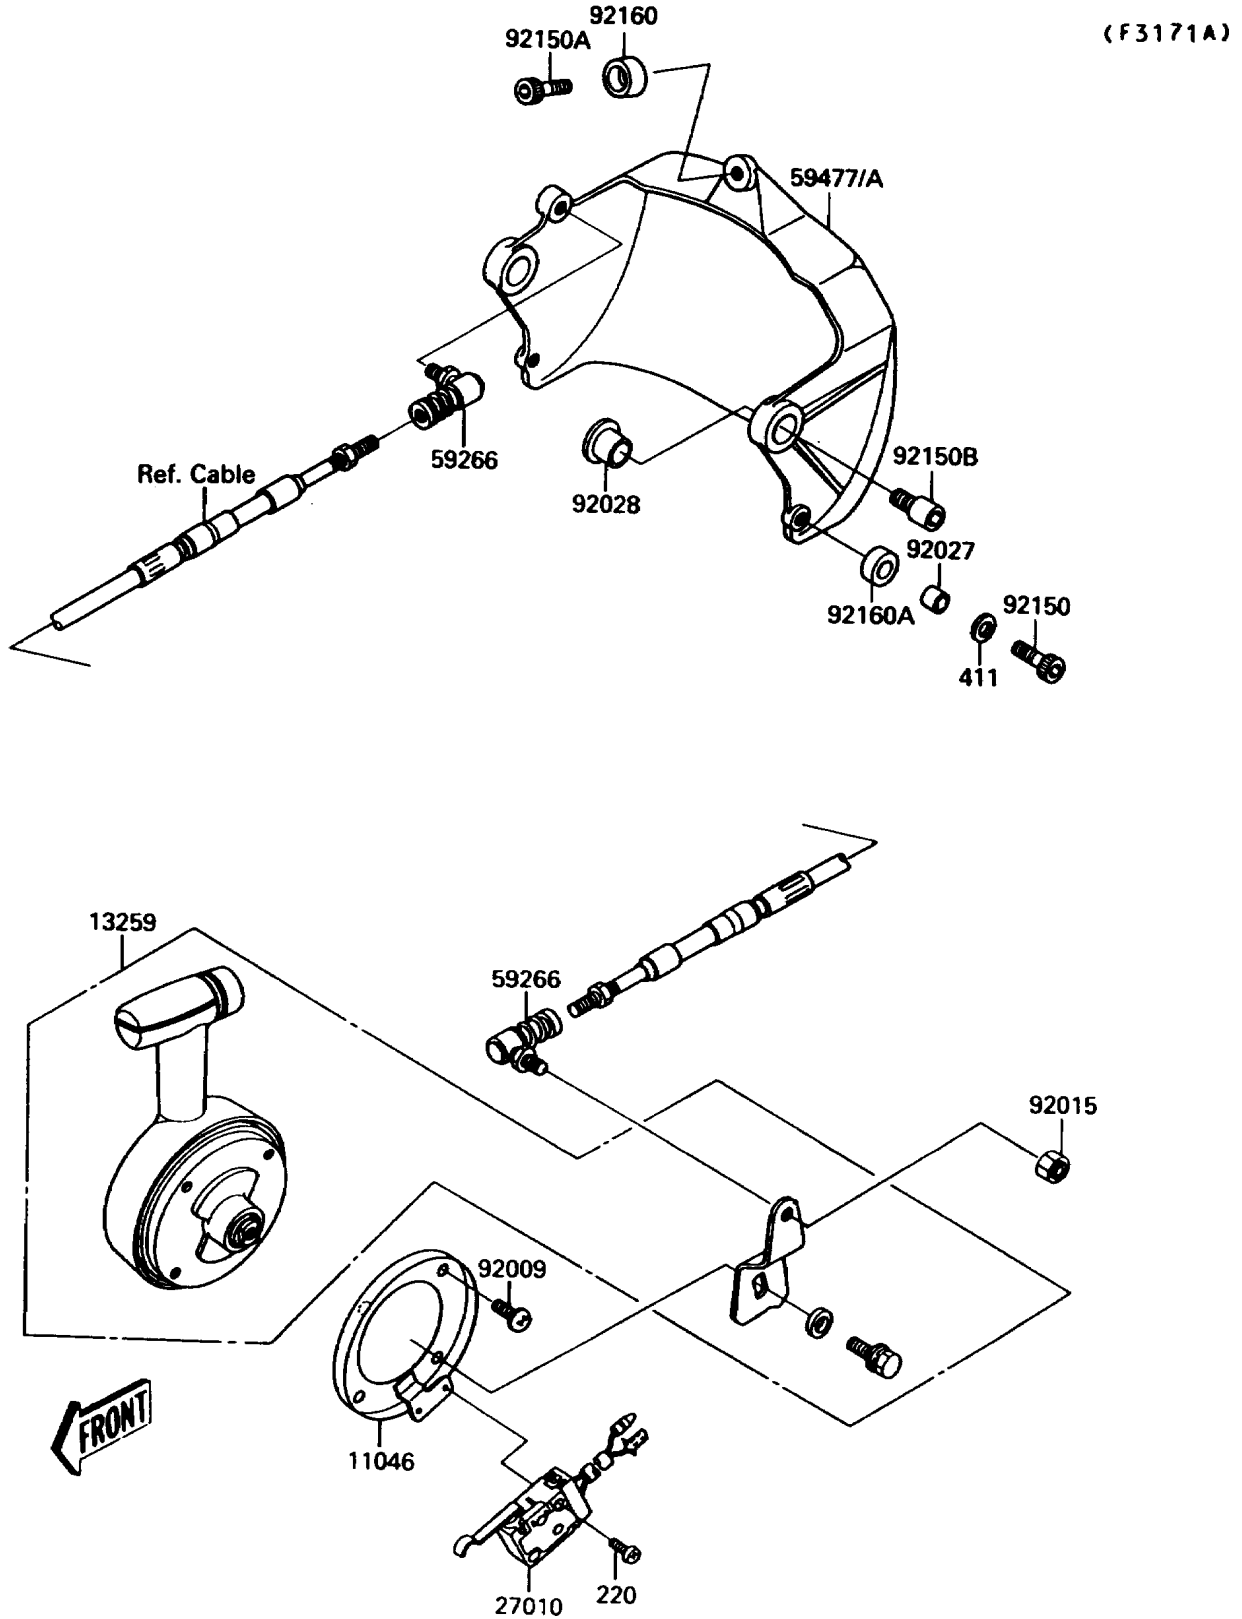

1991 Jet Mate PARTS DIAGRAM

Handle Pole(Reverse)

1991 Jet Mate PARTS LIST

Handle Pole(Reverse)

ITEM NAME	PART NUMBER	QUANTITY
BRACKET,SHIFT CONTROL LEVER (Ref # 11046)	11046-3812	1
LEVER-ASSY-SHIFT CONTROL (Ref # 13259)	13259-3701	1
SWITCH (Ref # 27010)	27010-3718	1
JOINT-BALL (Ref # 59266)	59266-3701	2
BUCKET-REVERSE (Ref # 59477)	59477-3701	1
SCREW,5X12 (Ref # 92009)	92009-3737	4
NUT,LOCK,6MM (Ref # 92015)	92015-3766	1
COLLAR,6.2X10X10 (Ref # 92027)	92027-3705	2
BUSHING (Ref # 92028)	92028-3740	2
BOLT,SOCKET,6X20 (Ref # 92150)	92150-3748	2
BOLT,SOCKET,6X10 (Ref # 92150A)	92150-3759	1
BOLT (Ref # 92150B)	92150-3790	2
DAMPER (Ref # 92160)	92160-3738	1
DAMPER (Ref # 92160A)	92160-3739	2
SCREW-PAN-CROS,3X14 (Ref # 220)	220R0314	2
WASHER-PLAIN,6MM (Ref # 411)	411S0600	2