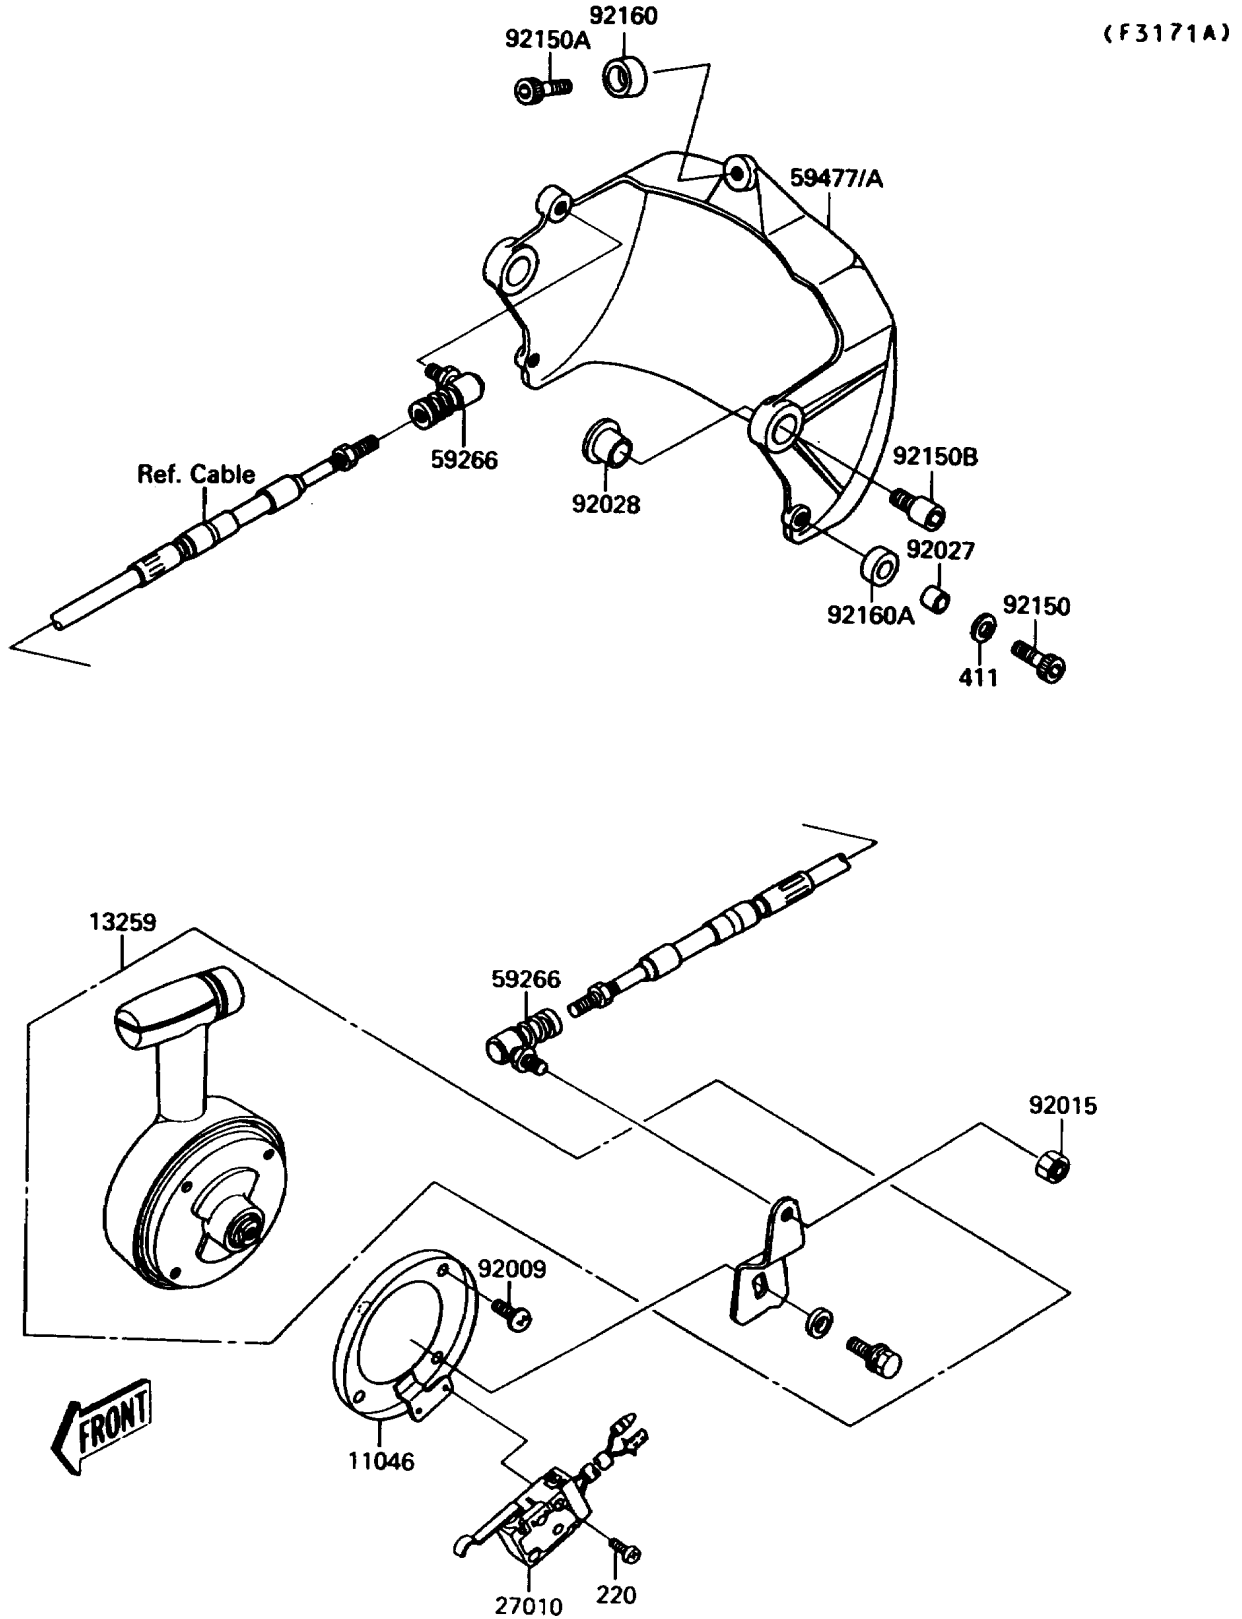

# 1992 Jet Mate PARTS DIAGRAM

Handle Pole(Reverse)

## 1992 Jet Mate PARTS LIST

Handle Pole(Reverse)

ITEM NAME	PART NUMBER	QUANTITY
BRACKET,SHIFT CONTROL LEVER (Ref # 11046)	11046-3812	1
LEVER-ASSY-SHIFT CONTROL (Ref # 13259)	13259-3701	1
SWITCH (Ref # 27010)	27010-3718	1
JOINT-BALL (Ref # 59266)	59266-3701	2
BUCKET-REVERSE (Ref # 59477A)	59477-3702	1
SCREW,5X12 (Ref # 92009)	92009-3737	4
NUT,LOCK,6MM (Ref # 92015)	92015-3766	1
COLLAR,6.2X10X10 (Ref # 92027)	92027-3705	2
BUSHING (Ref # 92028)	92028-3740	2
BOLT,SOCKET,6X20 (Ref # 92150)	92150-3748	2
BOLT,SOCKET,6X10 (Ref # 92150A)	92150-3759	1
BOLT (Ref # 92150B)	92150-3790	2
DAMPER (Ref # 92160)	92160-3738	1
DAMPER (Ref # 92160A)	92160-3739	2
SCREW-PAN-CROS,3X14 (Ref # 220)	220R0314	2
WASHER-PLAIN,6MM (Ref # 411)	411S0600	2