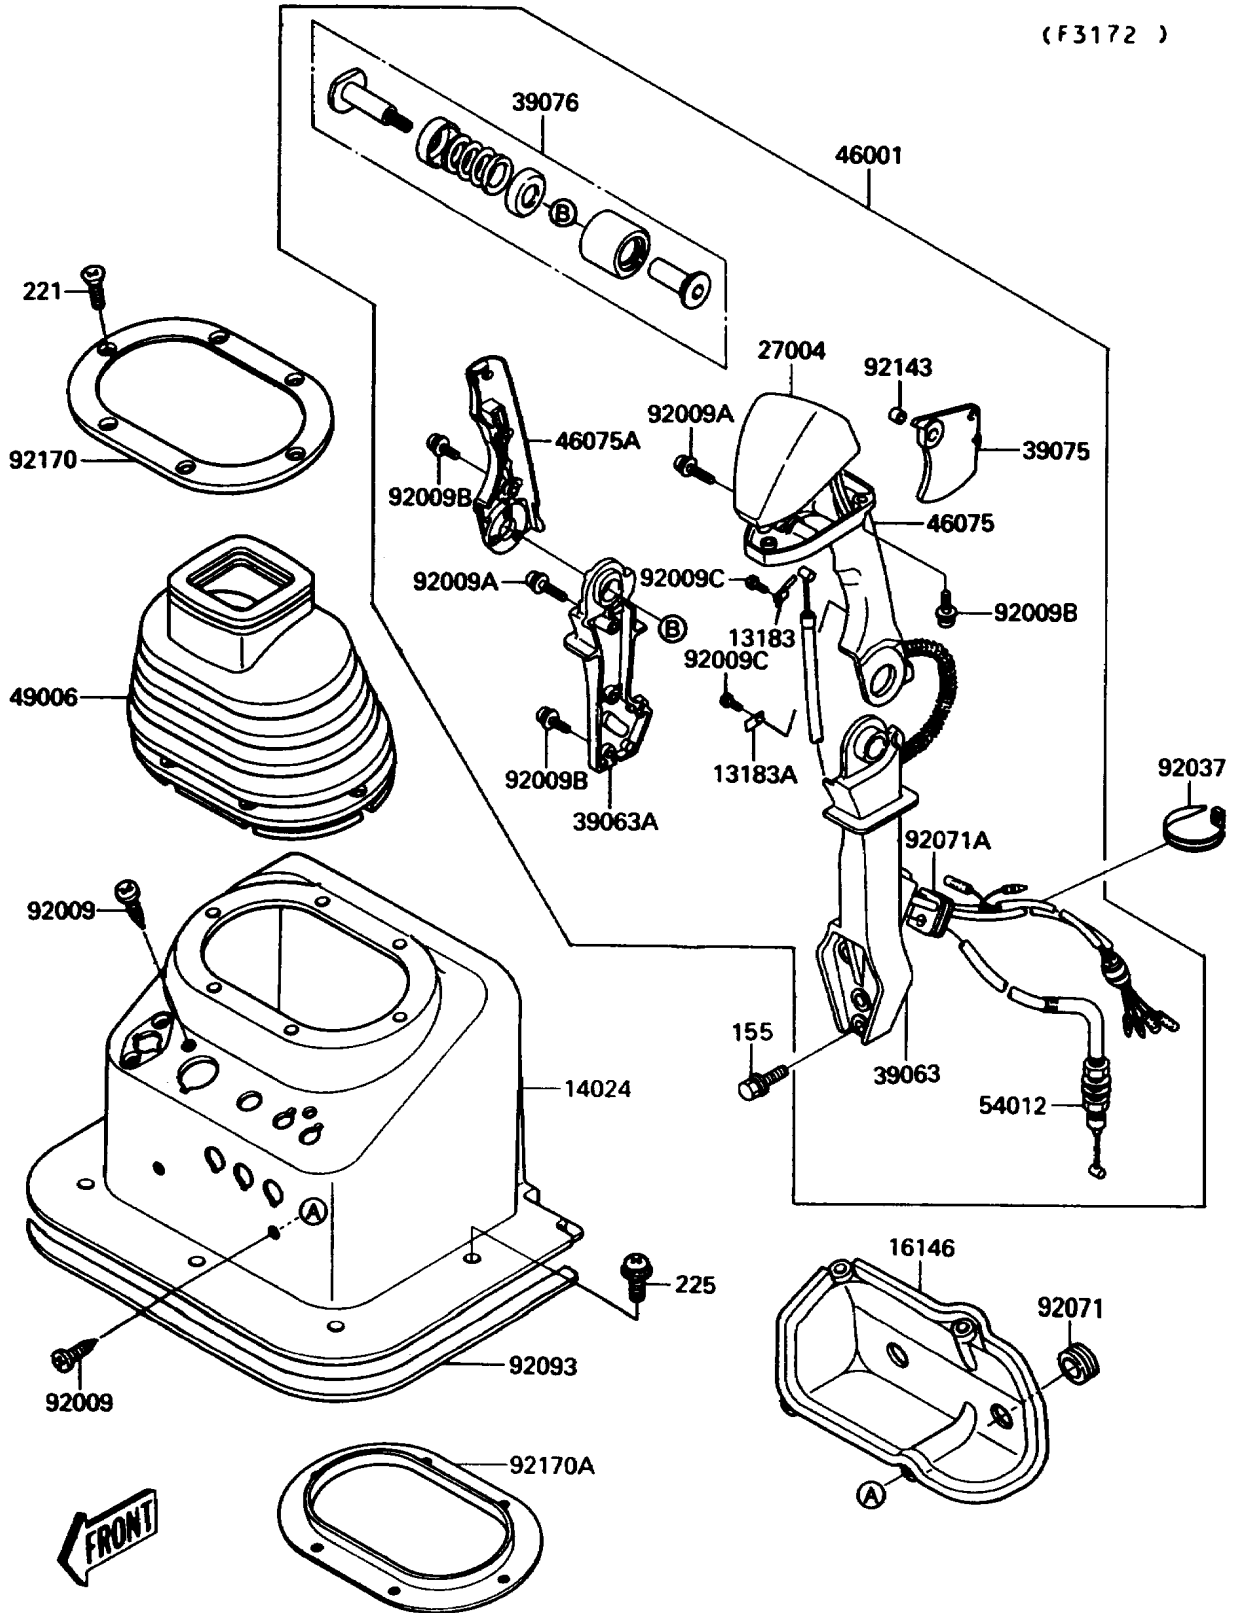

1991 Jet Mate PARTS DIAGRAM

Handlebar

1991 Jet Mate PARTS LIST

Handlebar

ITEM NAME	PART NUMBER	QUANTITY
PLATE,SWITCH HARNESS (Ref # 13183)	13183-3763	1
PLATE,THROTTLE CABLE (Ref # 13183A)	13183-3764	1
COVER,HANDLE,P.WHITE (Ref # 14024)	14024-3752-F1	1
COVER-ASSY,FUSE (Ref # 16146)	16146-3705	1
SWITCH-ASSY,START&STOP (Ref # 27004)	27004-3712	1
HOUSING-CONTROL,LH (Ref # 39063)	39063-3710	1
HOUSING-CONTROL,RH (Ref # 39063A)	39063-3711	1
LEVER-THROTTLE (Ref # 39075)	39075-3707	1
LIMITER (Ref # 39076)	39076-3702	1
HANDLE-ASSY (Ref # 46001)	46001-3702	1
GRIP,LH (Ref # 46075)	46075-3716	1
GRIP,RH (Ref # 46075A)	46075-3717	1
BOOT,HANDLE (Ref # 49006)	49006-3712	1
CABLE-THROTTLE (Ref # 54012)	54012-3724	1
SCREW,TAPPING,5X20 (Ref # 92009)	92009-3756	4
SCREW,5X30 (Ref # 92009A)	92009-3774	2
SCREW,5X20 (Ref # 92009B)	92009-3775	8
SCREW,3X6 (Ref # 92009C)	92009-3776	2
CLAMP (Ref # 92037)	92037-1173	1
GROMMET (Ref # 92071)	92071-1027	2
GROMMET (Ref # 92071A)	92071-3775	1
SEAL (Ref # 92093)	92093-3724	1
COLLAR (Ref # 92143)	92143-3719	1
CLAMP,HANDLE BOOT,UPP (Ref # 92170)	92170-3702	1
CLAMP,HANDLE BOOT,LWR (Ref # 92170A)	92170-3703	1
BOLT-WSP-SMALL,8X35 (Ref # 155)	155R0835	4
SCREW-CSK-CROS,4X16 (Ref # 221)	221R0416	6
SCREW-PAN-WSP-CROS,6X20 (Ref # 225)	225R0620	5