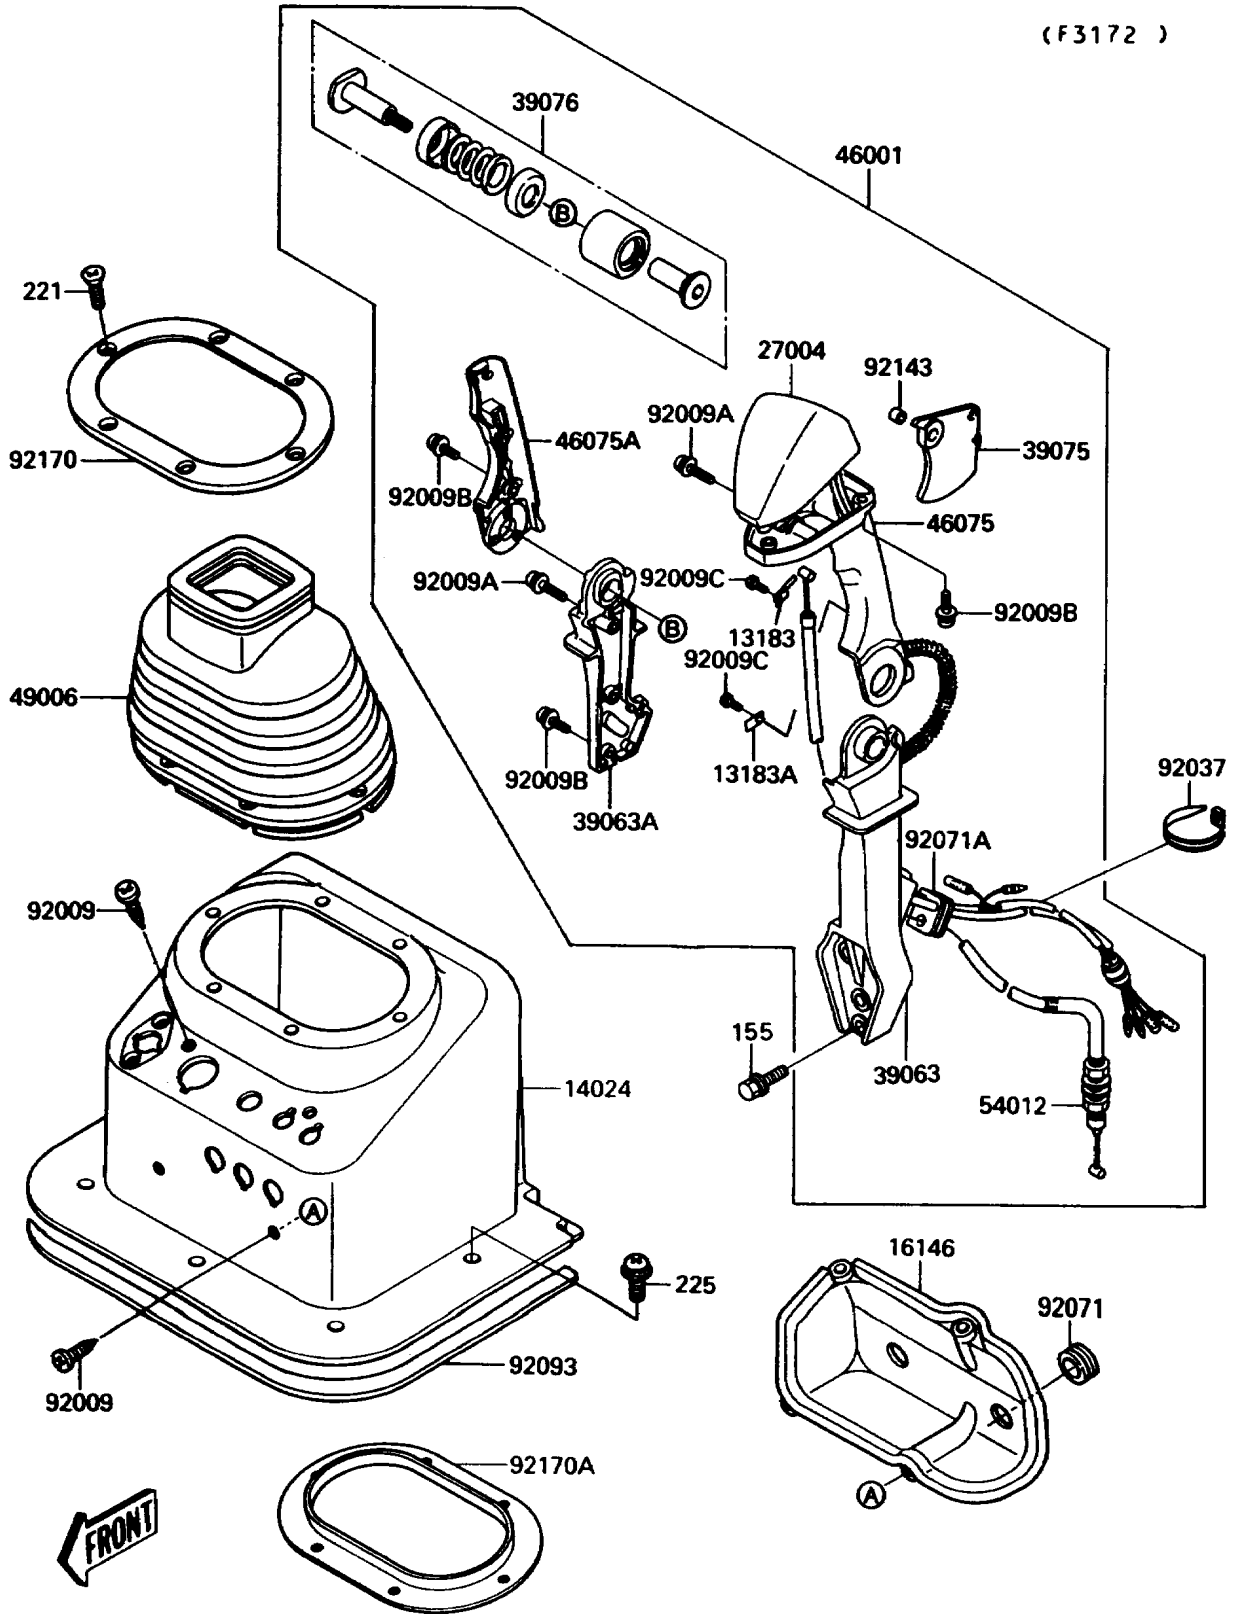

1992 Jet Mate PARTS DIAGRAM

Handlebar

1992 Jet Mate PARTS LIST

Handlebar

ITEM NAME	PART NUMBER	QUANTITY
PLATE,SWITCH HARNESS (Ref # 13183)	13183-3763	1
PLATE,THROTTLE CABLE (Ref # 13183A)	13183-3764	1
COVER,HANDLE,P.WHITE (Ref # 14024)	14024-3752-F1	1
COVER-ASSY,FUSE (Ref # 16146)	16146-3705	1
SWITCH-ASSY,START&STOP (Ref # 27004)	27004-3712	1
HOUSING-CONTROL,LH (Ref # 39063)	39063-3710	1
HOUSING-CONTROL,RH (Ref # 39063A)	39063-3711	1
LEVER-THROTTLE (Ref # 39075)	39075-3707	1
LIMITER (Ref # 39076)	39076-3702	1
HANDLE-ASSY (Ref # 46001)	46001-3702	1
GRIP,LH (Ref # 46075)	46075-3716	1
GRIP,RH (Ref # 46075A)	46075-3717	1
BOOT,HANDLE (Ref # 49006)	49006-3712	1
CABLE-THROTTLE (Ref # 54012)	54012-3724	1
SCREW,TAPPING,5X20 (Ref # 92009)	92009-3756	4
SCREW,5X30 (Ref # 92009A)	92009-3774	2
SCREW,5X20 (Ref # 92009B)	92009-3775	8
SCREW,3X6 (Ref # 92009C)	92009-3776	2
CLAMP (Ref # 92037)	92037-1173	1
GROMMET (Ref # 92071)	92071-1027	2
GROMMET (Ref # 92071A)	92071-3775	1
SEAL (Ref # 92093)	92093-3724	1
COLLAR (Ref # 92143)	92143-3719	1
CLAMP,HANDLE BOOT,UPP (Ref # 92170)	92170-3702	1
CLAMP,HANDLE BOOT,LWR (Ref # 92170A)	92170-3703	1
BOLT-WSP-SMALL,8X35 (Ref # 155)	155R0835	4
SCREW-CSK-CROS,4X16 (Ref # 221)	221R0416	6
SCREW-PAN-WSP-CROS,6X20 (Ref # 225)	225R0620	5