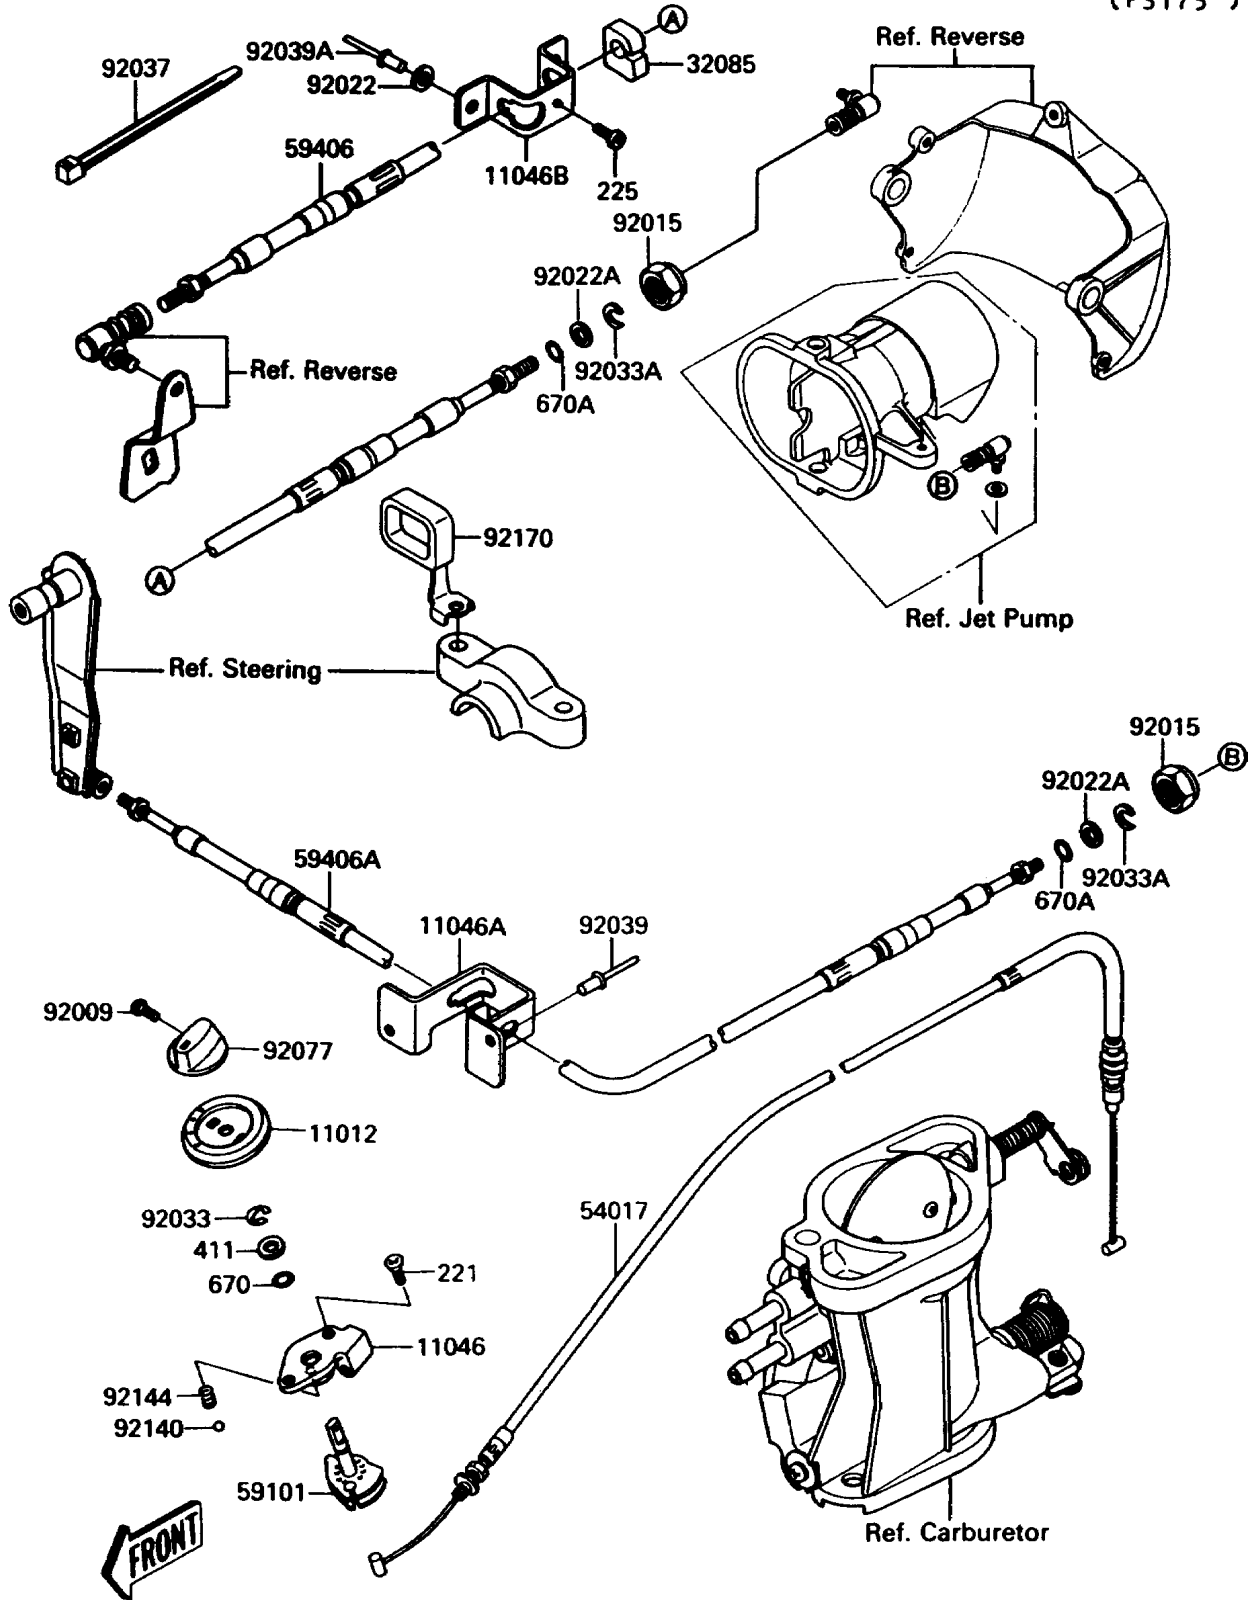

1991 Jet Mate PARTS DIAGRAM

Cable

(F3175)

1991 Jet Mate PARTS LIST

Cable

ITEM NAME	PART NUMBER	QUANTITY
CAP,STARTER CABLE (Ref # 11012)	11012-3731	1
BRACKET,STARTER CABLE (Ref # 11046)	11046-3712	1
BRACKET,STEERING CABLE (Ref # 11046A)	11046-3730	1
BRACKET,REVERSE CABLE (Ref # 11046B)	11046-3832	1
DETENT (Ref # 32085)	59346-504	1
CABLE-STARTER (Ref # 54017)	54017-3716	1
REEL,STARTER CABLE (Ref # 59101)	59101-3704	1
CABLE-STRG,REVERSE (Ref # 59406)	59406-3715	1
CABLE-STRG (Ref # 59406A)	59406-3717	1
SCREW,4X8 (Ref # 92009)	92009-3729	1
NUT,20MM (Ref # 92015)	92015-526	2
WASHER,5X16X1.5 (Ref # 92022)	92022-3041	2
WASHER (Ref # 92022A)	92022-535	2
RING-SNAP,7MM (Ref # 92033)	92033-3704	1
RING-SNAP (Ref # 92033A)	92036-501	2
CLAMP (Ref # 92037)	92037-1173	4
RIVET,4.8MM (Ref # 92039)	92039-3719	2
RIVET (Ref # 92039A)	92039-3737	2
KNOB (Ref # 92077)	92077-3709	1
BALL,3MM (Ref # 92140)	92140-3702	2
SPRING (Ref # 92144)	92144-3712	2
CLAMP,CABLE (Ref # 92170)	92170-3719	1
SCREW-CSK-CROS (Ref # 221)	221R0514	2
SCREW-PAN-WSP-CROS,5X12 (Ref # 225)	225R0512	1
WASHER-PLAIN,8MM (Ref # 411)	411S0800	1
O RING,8MM (Ref # 670)	670B1508	1
O RING,11MM (Ref # 670A)	670B2011	2