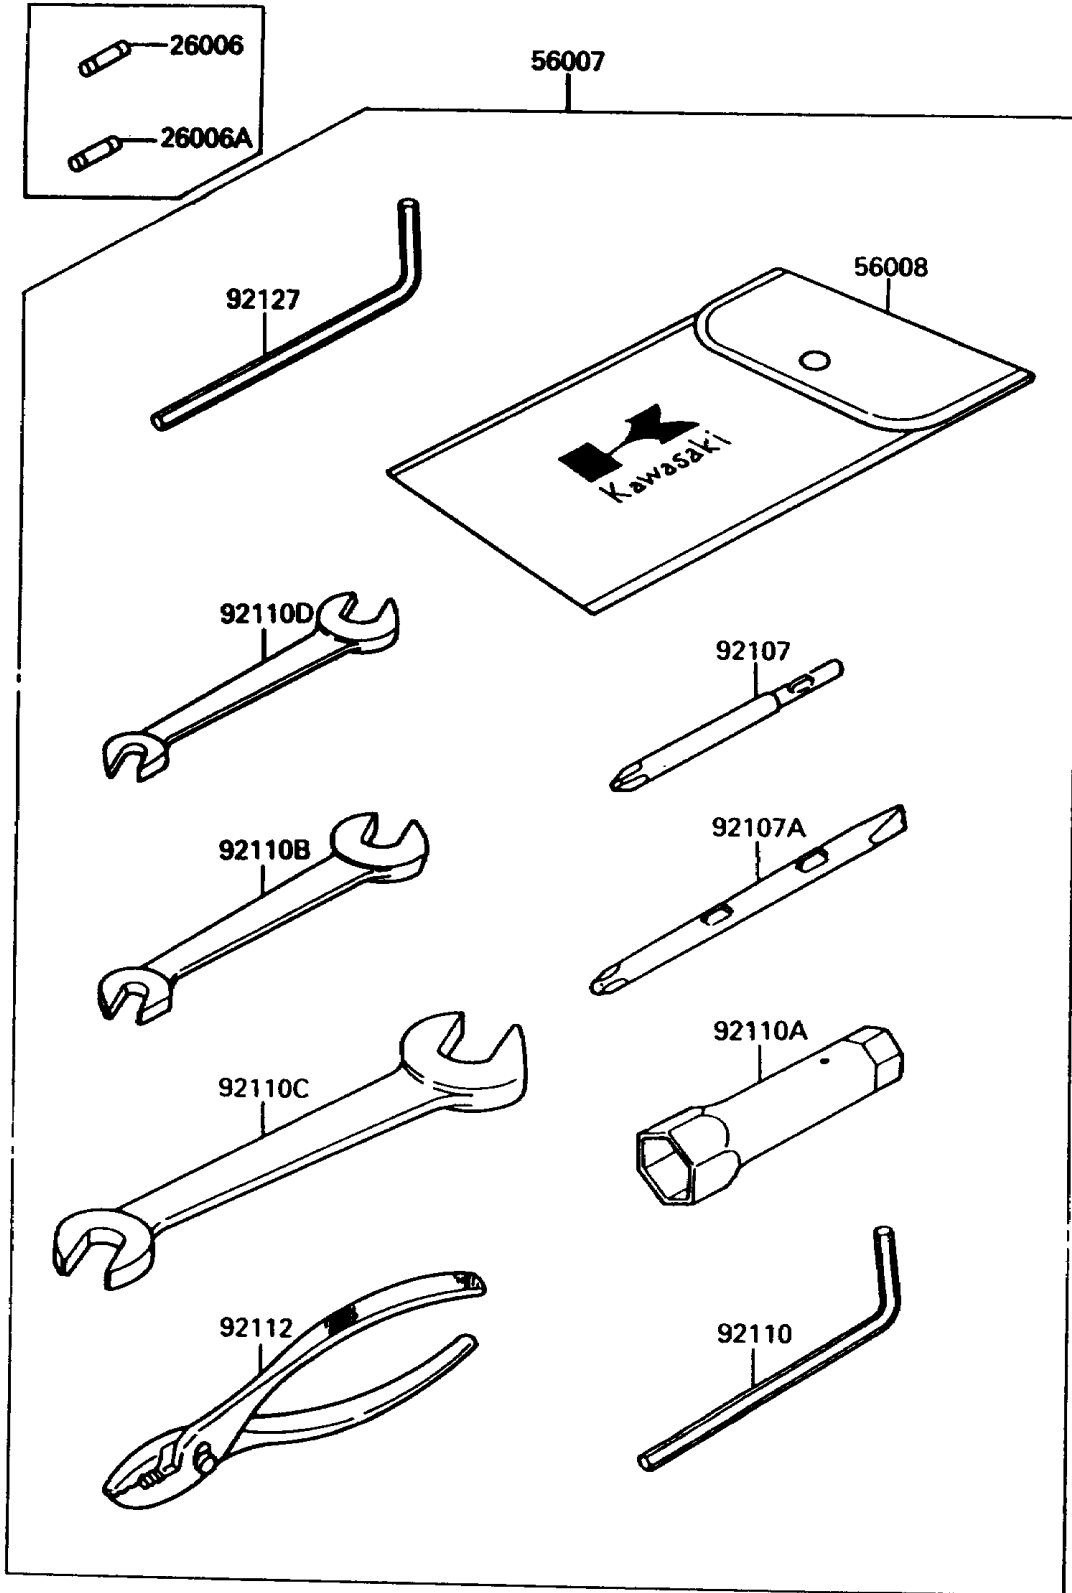

1991 Jet Mate PARTS DIAGRAM

Tool

(F3182)

1991 Jet Mate PARTS LIST

Tool

ITEM NAME	PART NUMBER	QUANTITY
FUSE,20A,L=31.8 (Ref # 26006)	26006-3701	1
FUSE,5A,L=31.8 (Ref # 26006A)	26006-3702	1
TOOLKIT (Ref # 56007)	56007-3708	1
BAG,TOOL (Ref # 56008)	56008-1007	1
TOOL-DRIVER,#3PHILLIPS (Ref # 92107)	92107-005	1
TOOL-DRIVER,#2PHILLIPS&SLOT (Ref # 92107A)	92107-1051	1
TOOL-WRENCH,ALLEN,5MM (Ref # 92110)	92110-1015	1
TOOL-WRENCH,BOX,21MM (Ref # 92110A)	92110-1113	1
TOOL-WRENCH,OPEN END,10X12 (Ref # 92110B)	92110-1152	1
TOOL-WRENCH,OPEN END,14X17 (Ref # 92110C)	92110-1153	1
TOOL-WRENCH,OPEN END,8X10 (Ref # 92110D)	92126-001	1
TOOL-PLIERS (Ref # 92112)	92112-003	1
TOOL-WRENCH,ALLEN,8MM (Ref # 92127)	92127-002	1