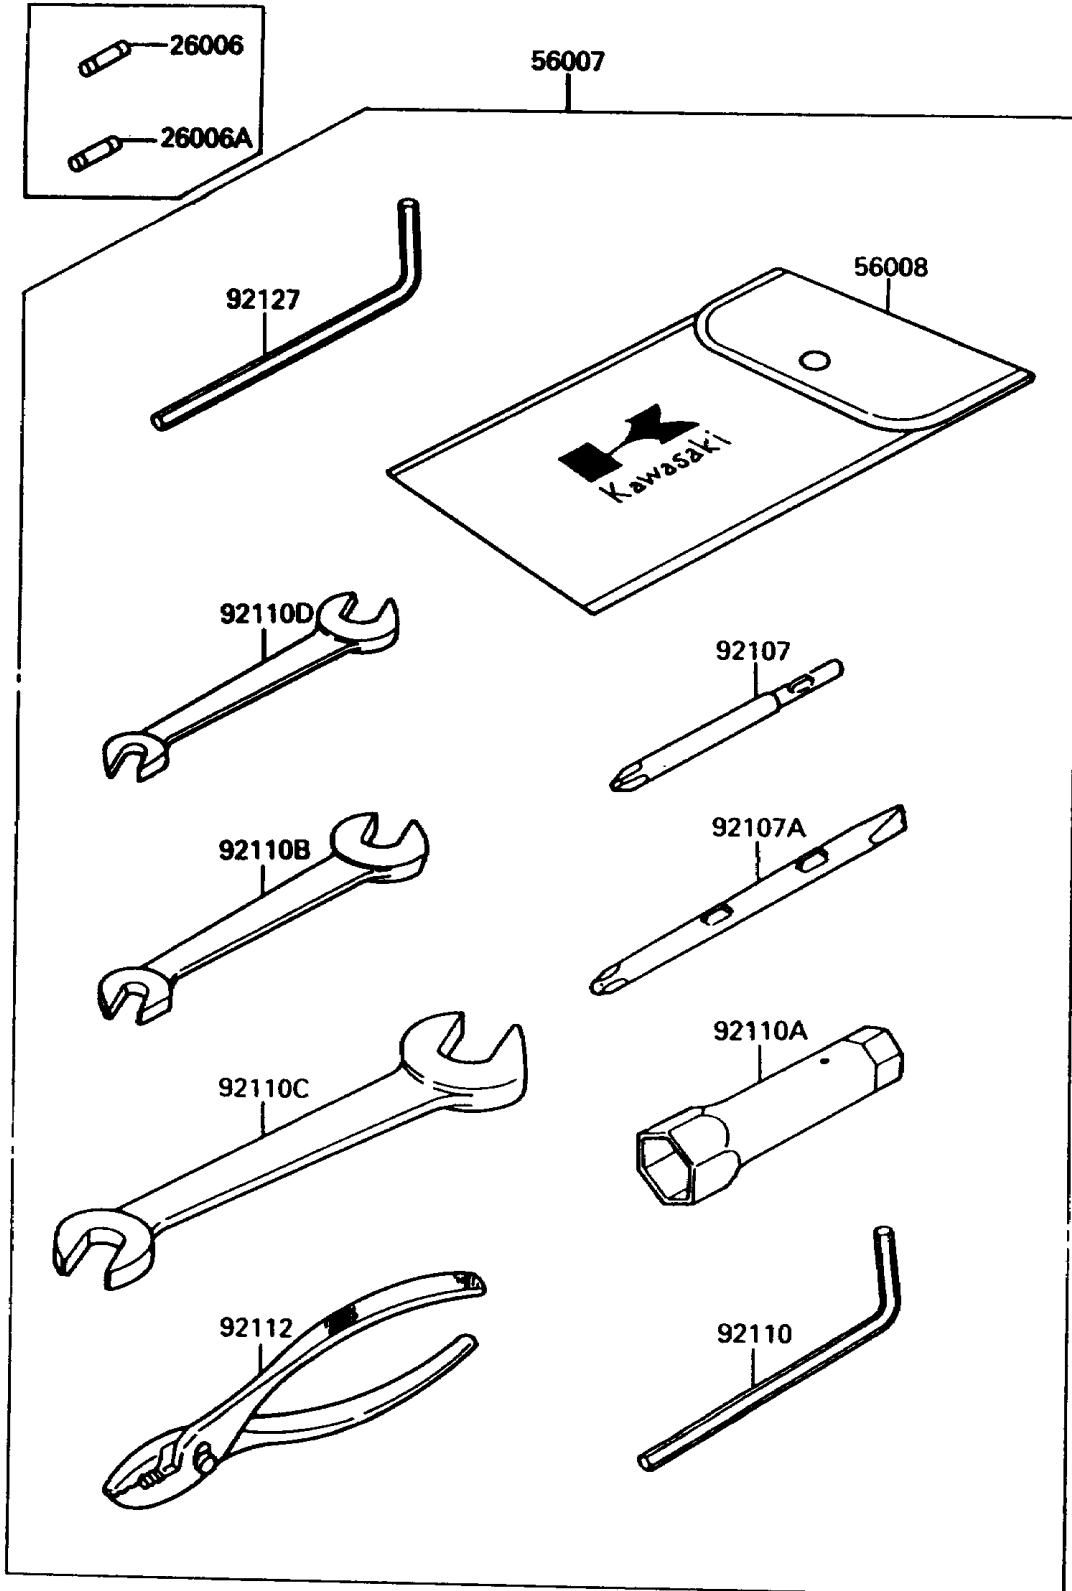

1992 Jet Mate PARTS DIAGRAM

Tool

(F3182)

1992 Jet Mate PARTS LIST

Tool

ITEM NAME	PART NUMBER	QUANTITY
FUSE,20A,L=31.8 (Ref # 26006)	26006-3701	1
FUSE,5A,L=31.8 (Ref # 26006A)	26006-3702	1
TOOLKIT (Ref # 56007)	56007-3708	1
BAG,TOOL (Ref # 56008)	56008-1007	1
TOOL-DRIVER,#3PHILLIPS (Ref # 92107)	92107-005	1
TOOL-DRIVER,#2PHILLIPS&SLOT (Ref # 92107A)	92107-1051	1
TOOL-WRENCH,ALLEN,5MM (Ref # 92110)	92110-1015	1
TOOL-WRENCH,BOX,21MM (Ref # 92110A)	92110-1113	1
TOOL-WRENCH,OPEN END,10X12 (Ref # 92110B)	92110-1152	1
TOOL-WRENCH,OPEN END,14X17 (Ref # 92110C)	92110-1153	1
TOOL-WRENCH,OPEN END,8X10 (Ref # 92110D)	92126-001	1
TOOL-PLIERS (Ref # 92112)	92112-003	1
TOOL-WRENCH,ALLEN,8MM (Ref # 92127)	92127-002	1