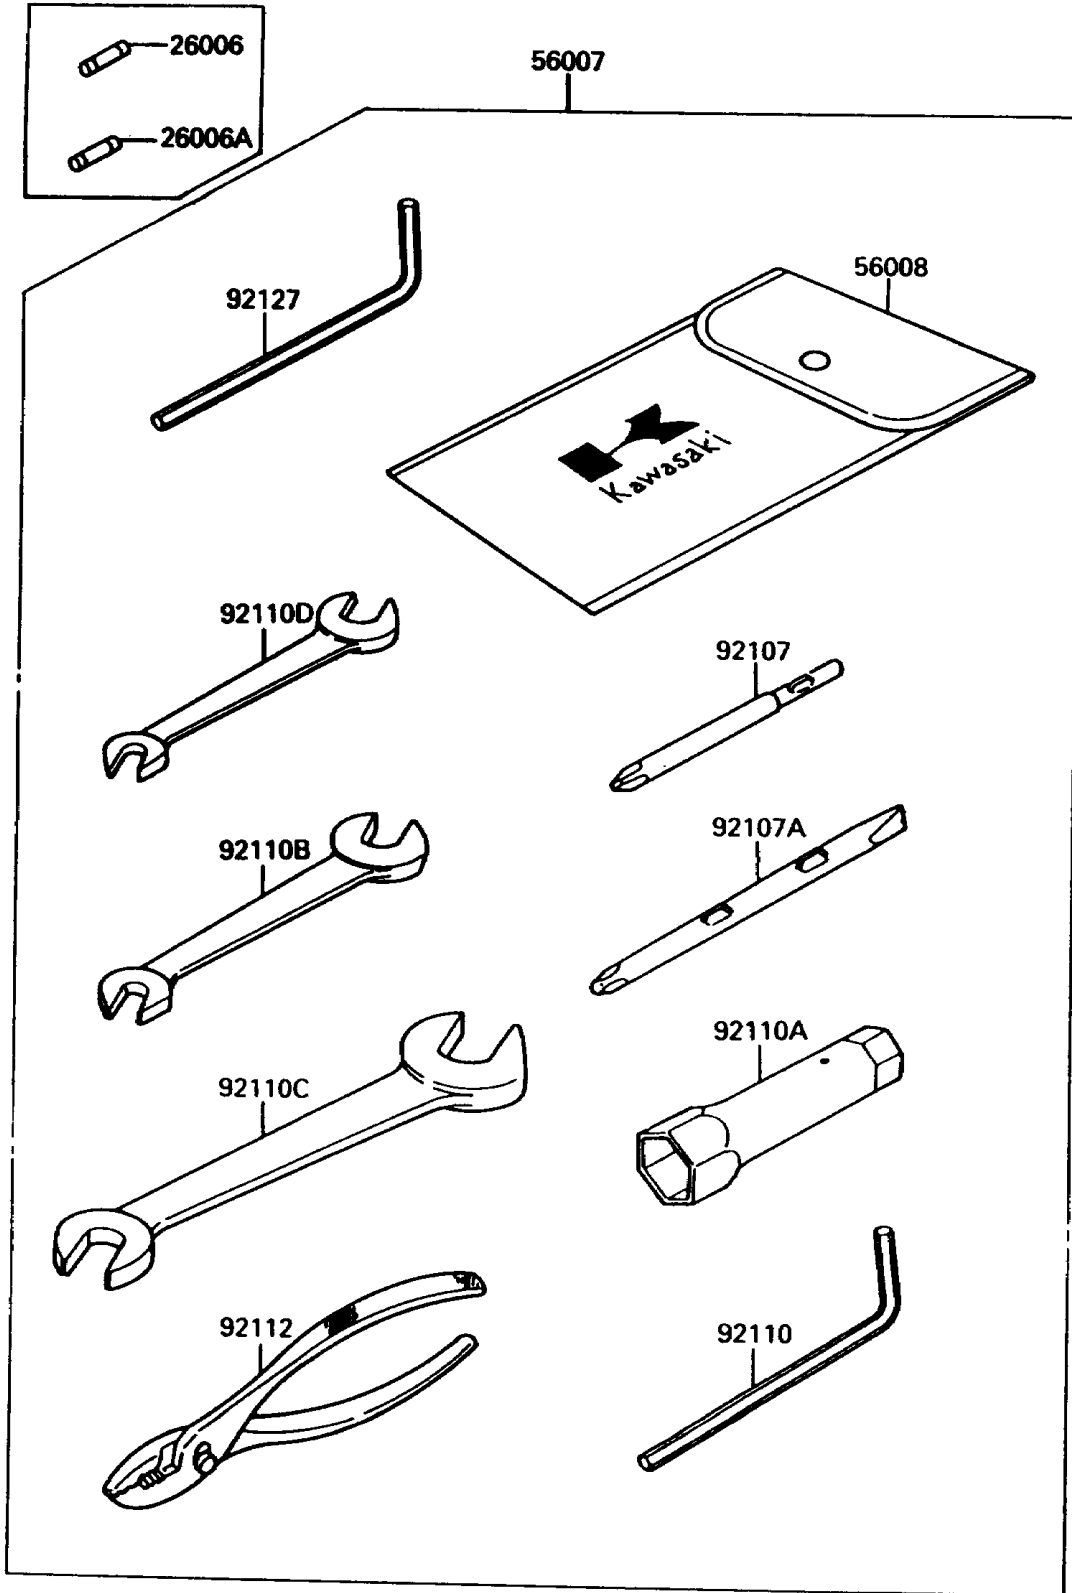

1992 Jet Mate PARTS DIAGRAM

Tool

(F3182)

1992 Jet Mate PARTS LIST

Tool

ITEM NAME	PART NUMBER	QUANTITY
FUSE,20A,L=31.8 (Ref # 26006)	26006-3701	1
FUSE,5A,L=31.8 (Ref # 26006A)	26006-3702	1
TOOLKIT (Ref # 56007)	56007-3708	1
BAG,TOOL (Ref # 56008)	56008-1007	1
TOOL-DRIVER,#3PHILLIPS (Ref # 92107)	92107-005	1
TOOL-DRIVER,#2PHILLIPS&SLOT (Ref # 92107A)	92107-1051	1
TOOL-WRENCH,ALLEN,5MM (Ref # 92110)	92110-1015	1
TOOL-WRENCH,BOX,21MM (Ref # 92110A)	92110-1113	1
TOOL-WRENCH,OPEN END,10X12 (Ref # 92110B)	92110-1152	1
TOOL-WRENCH,OPEN END,14X17 (Ref # 92110C)	92110-1153	1
TOOL-WRENCH,OPEN END,8X10 (Ref # 92110D)	92126-001	1
TOOL-PLIERS (Ref # 92112)	92112-003	1
TOOL-WRENCH,ALLEN,8MM (Ref # 92127)	92127-002	1