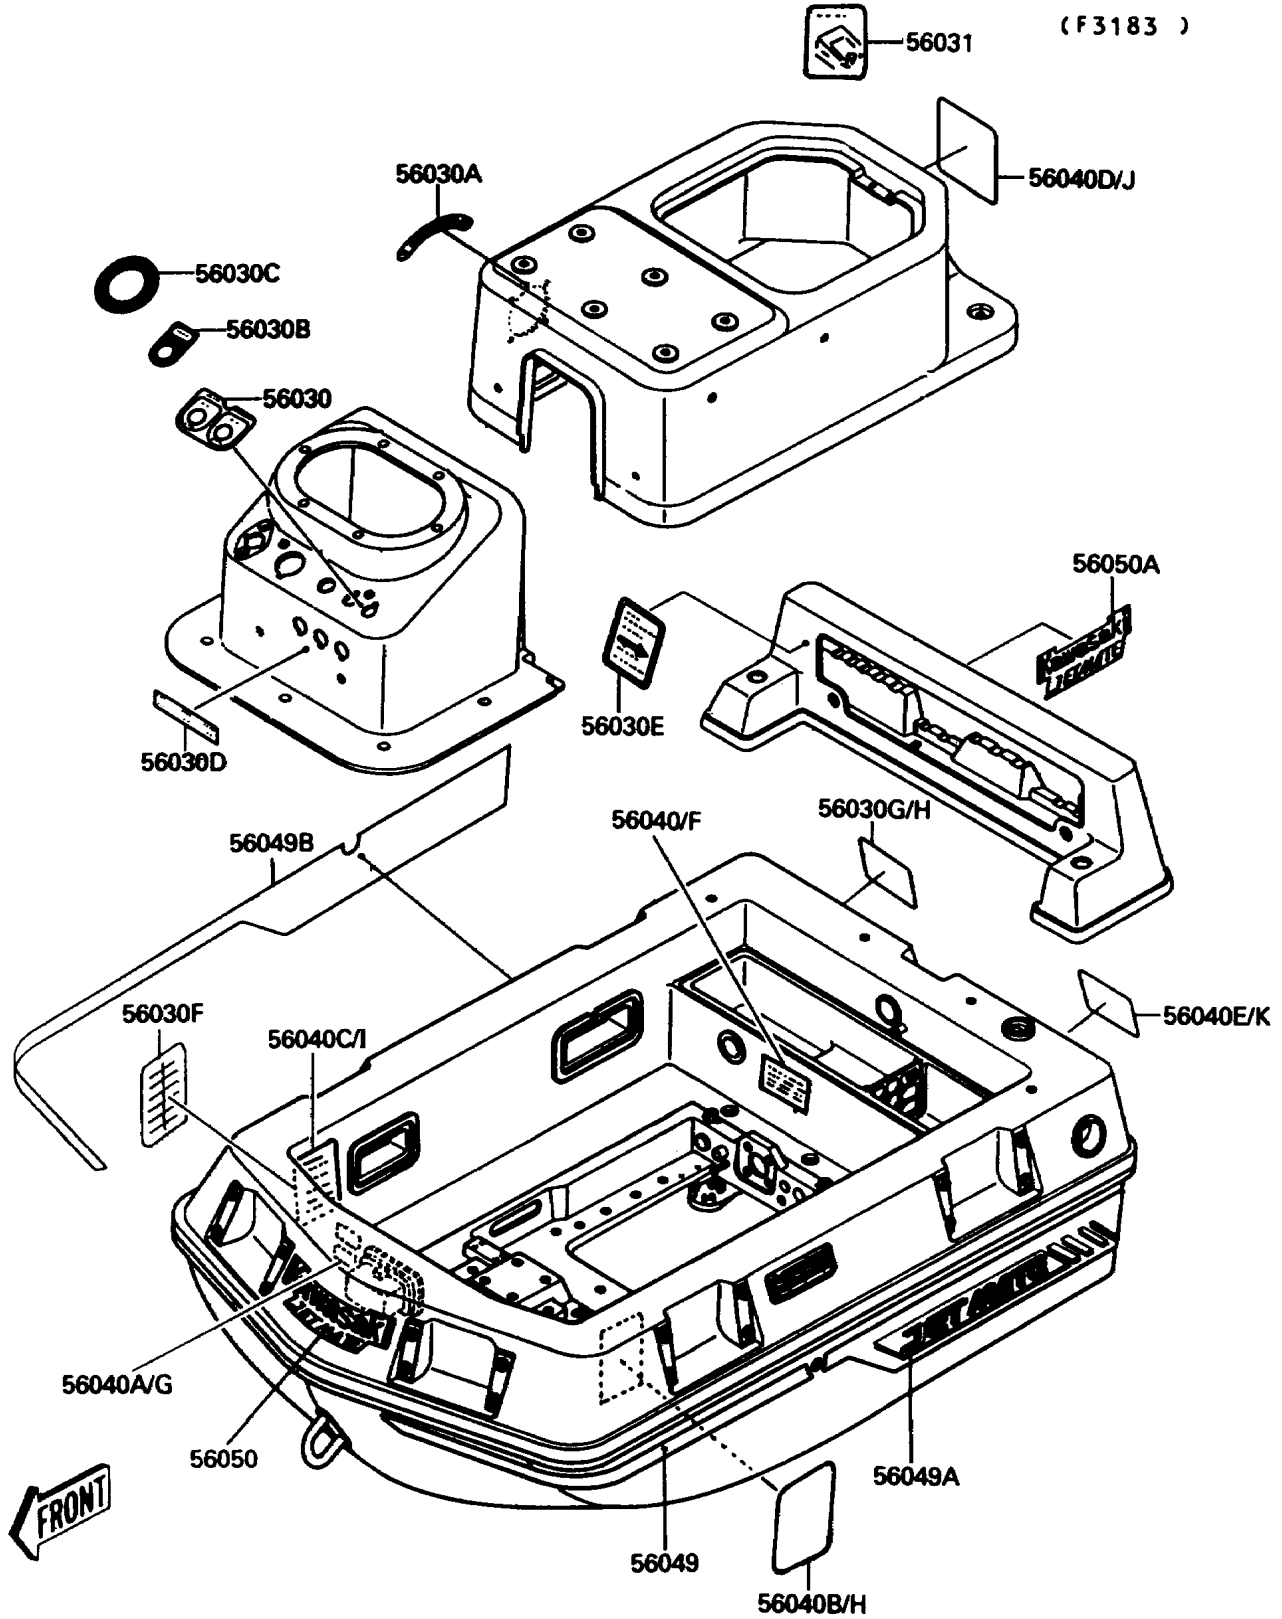

1991 Jet Mate PARTS DIAGRAM

Label

1991 Jet Mate PARTS LIST

Label

ITEM NAME	PART NUMBER	QUANTITY
LABEL,BILGE/BLOWER (Ref # 56030)	56030-3742	1
LABEL,REVERSE (Ref # 56030A)	56030-3744	1
LABEL,STOP SWITCH (Ref # 56030B)	56030-3745	1
LABEL,MAIN SWITCH (Ref # 56030C)	56030-3746	1
LABEL,FUSE (Ref # 56030D)	56030-3747	1
LABEL,FIRE EXTINGUISHER (Ref # 56030E)	56030-3753	1
LABEL (Ref # 56030F)	56030-3756	1
LABEL,REVERSE BUCKET (Ref # 56030G)	56030-3766	1
LABEL,REVERSE BUCKET(FRENCH) (Ref # 56030H)	56030-3767	1
LABEL-MANUAL,BILGE PIPE (Ref # 56031)	56031-3709	1
LABEL-WARNING,FUEL SYSTEM (Ref # 56040)	56040-3772	1
LABEL-WARNING,GASOLINE (Ref # 56040A)	56040-3773	1
LABEL-WARNING,GASOLINE (Ref # 56040B)	56040-3878	1
LABEL-WARNING (Ref # 56040C)	56040-3879	1
LABEL-WARNING (Ref # 56040D)	56040-3880	1
LABEL-WARNING,NOZZLE (Ref # 56040E)	56040-3881	1
LABEL-WARNING,TANK(FRENCH) (Ref # 56040F)	56040-3882	1
LABEL-WARNING,GASOLINE(FRENCH) (Ref # 56040G)	56040-3883	1
LABEL-WARNING,(FRENCH) (Ref # 56040H)	56040-3884	1
LABEL-WARNING,(FRENCH) (Ref # 56040I)	56040-3885	1
LABEL-WARNING,(FRENCH) (Ref # 56040J)	56040-3886	1
LABEL-WARNING,(FRENCH) (Ref # 56040K)	56040-3887	1
PATTERN,HULL,FR,LH (Ref # 56049)	56049-1790	1
PATTERN,HULL,RR,LH (Ref # 56049A)	56049-1791	1
PATTERN,HULL,RH (Ref # 56049B)	56049-1792	1
MARK,DECK,FR (Ref # 56050)	56050-1585	1
MARK,BACKREST (Ref # 56050A)	56050-1586	1