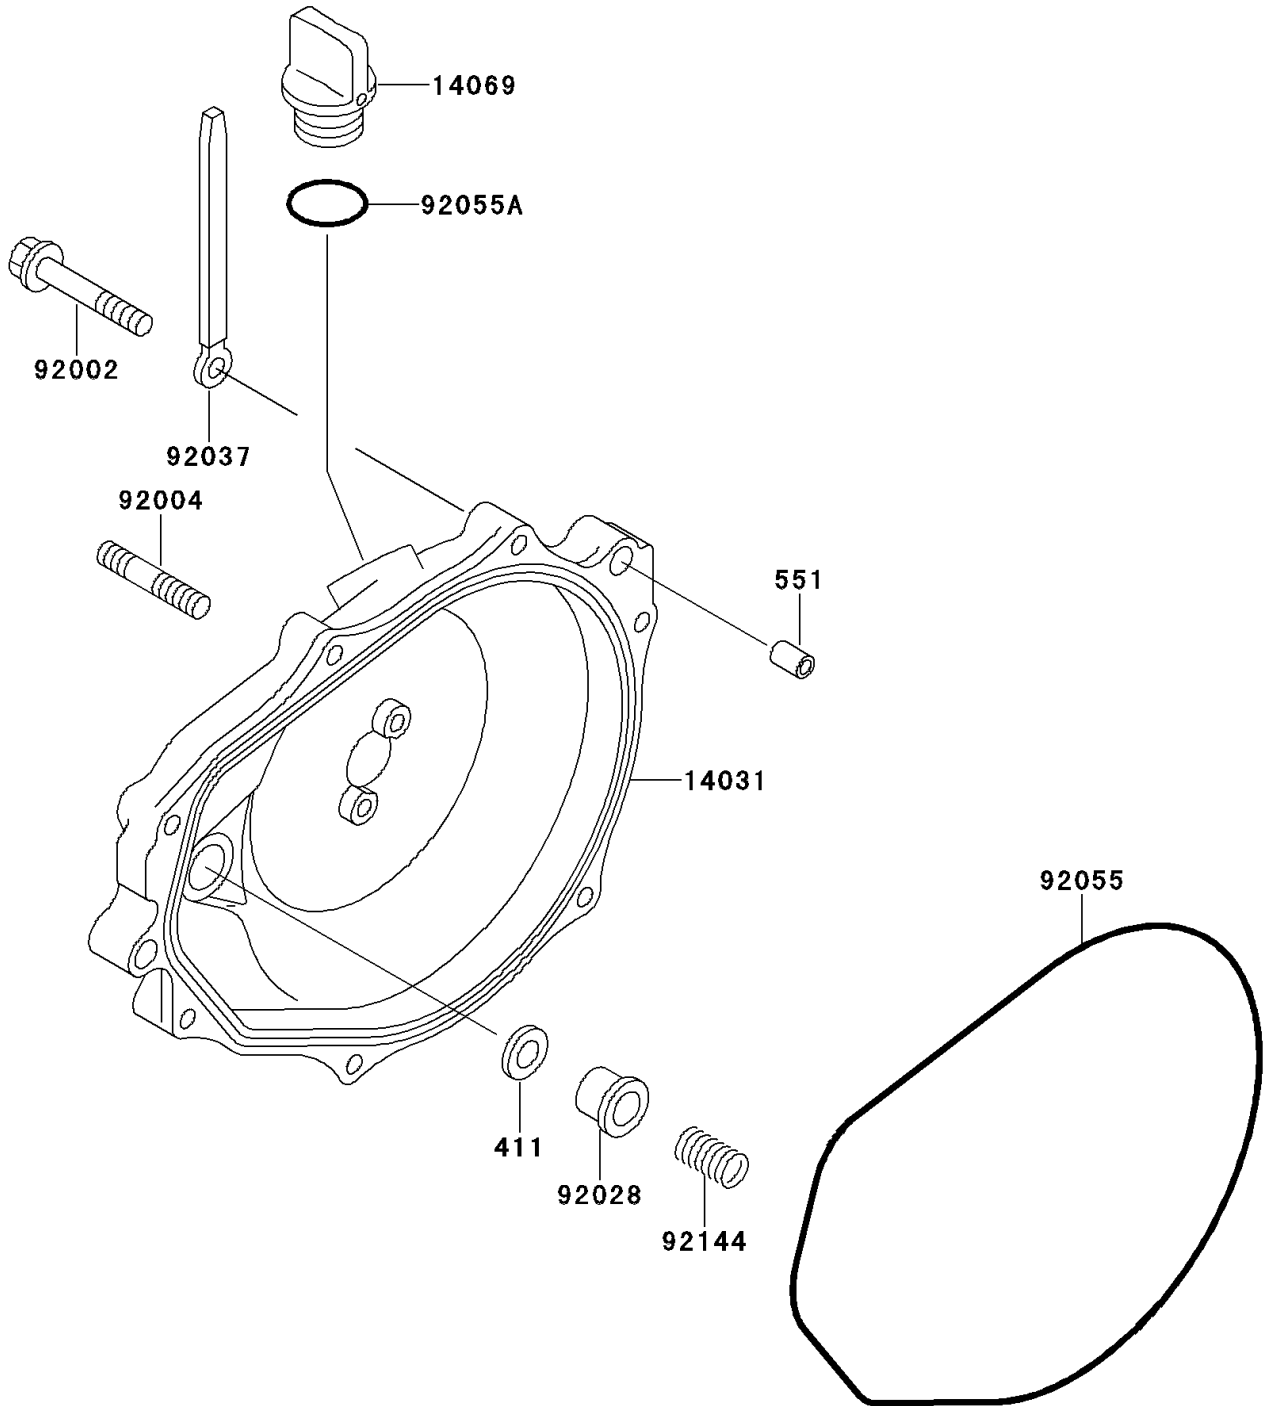

1995 X2 PARTS DIAGRAM

Engine Cover(s)

E1431

1995 X2 PARTS LIST

Engine Cover(s)

ITEM NAME	PART NUMBER	QUANTITY
WASHER-PLAIN,5MM (Ref # 411)	411S0500	1
PIN-DOWEL (Ref # 551)	551R0812	2
COVER-GENERATOR (Ref # 14031)	14031-3710	1
BREATHER (Ref # 14069)	14069-3709	1
BOLT,6X30 (Ref # 92002)	92002-3726	7
STUD (Ref # 92004)	92004-3710	2
BUSHING (Ref # 92028)	92028-3718	1
CLAMP,L=100 (Ref # 92037)	92037-3736	3
RING-O,GENERATOR COVER (Ref # 92055)	92055-3712	1
RING-O (Ref # 92055A)	92055-515	1
SPRING (Ref # 92144)	92144-3728	1