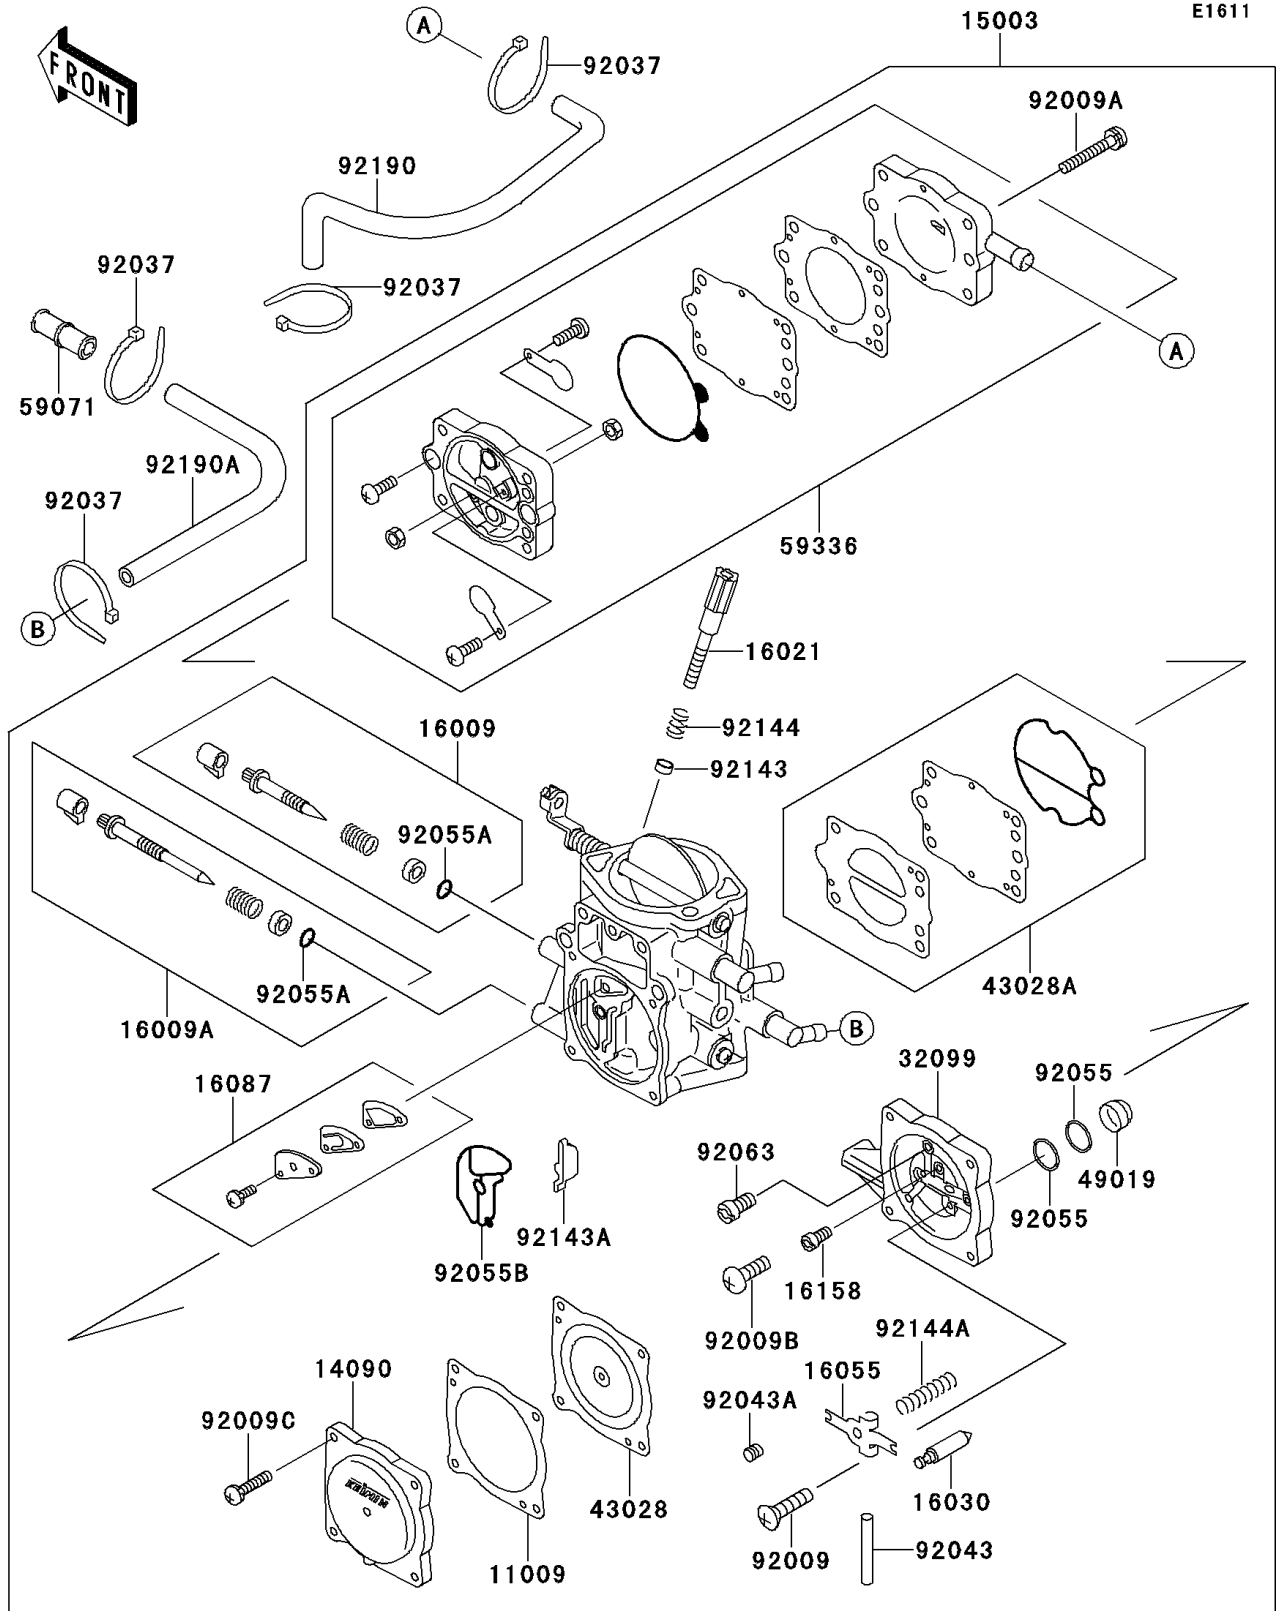

1995 X2 PARTS DIAGRAM

Carburetor