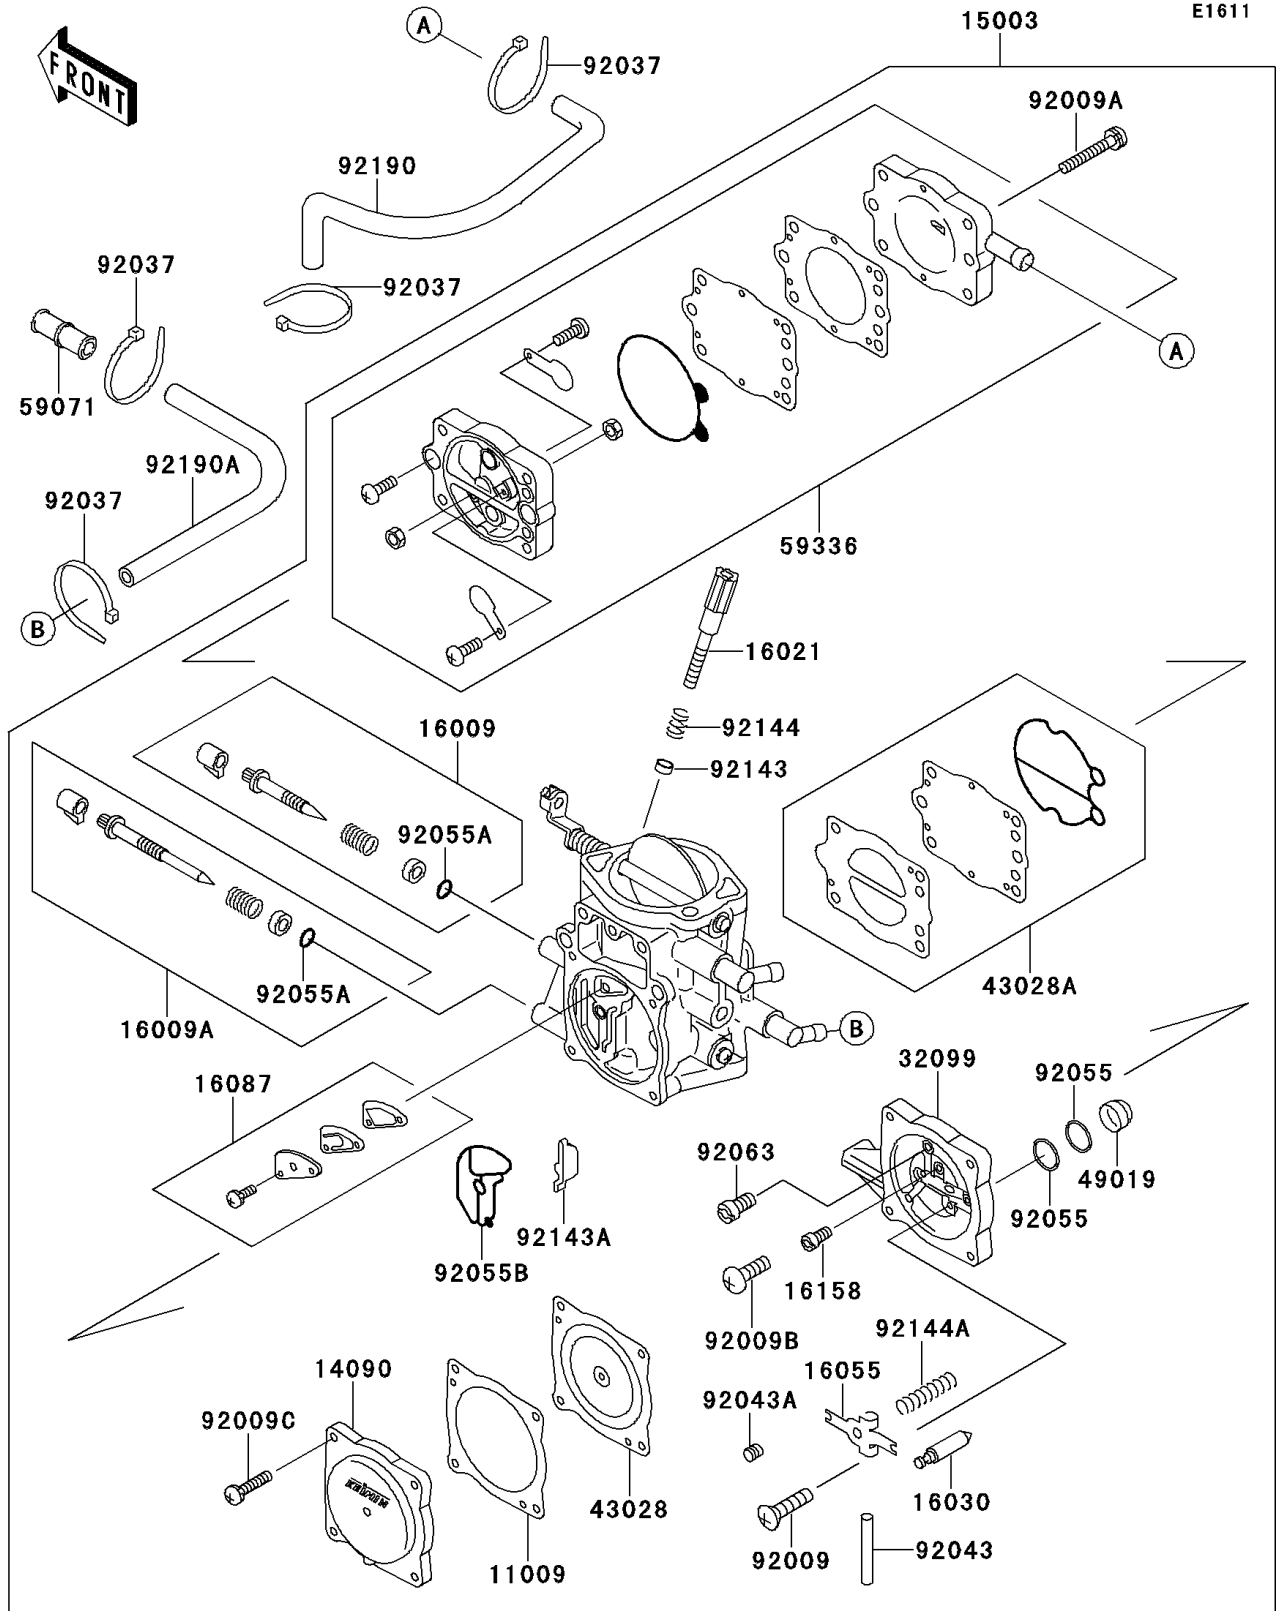

# 1995 X2 PARTS DIAGRAM

Carburetor

# 1995 X2 PARTS LIST

## Carburetor

ITEM NAME	PART NUMBER	QUANTITY
GASKET,DIAPHRAGM (Ref # 11009)	11009-3730	1
COVER,DIAPHRAGM (Ref # 14090)	14090-3702	1
CARBURETOR-ASSY (Ref # 15003)	15003-3709	1
NEEDLE-JET,MAIN (Ref # 16009)	16009-3711	1
NEEDLE-JET,SLOW (Ref # 16009A)	16009-3715	1
SCREW-THROTTLE STOP (Ref # 16021)	16021-3702	1
VALVE-FLOAT (Ref # 16030)	16030-3701	1
ARM-FLOAT (Ref # 16055)	16055-3701	1
VALVE-CHECK (Ref # 16087)	16087-3703	1
JET-SLOW,#82 (Ref # 16158)	16158-3714	1
CASE,CARBURETOR (Ref # 32099)	32099-3781	1
DIAPHRAGM,CARBURETOR (Ref # 43028)	43028-3704	1
DIAPHRAGM,PUMP (Ref # 43028A)	43028-3706	1
FILTER-FUEL,STRAINER (Ref # 49019)	49019-3707	1
JOINT,MANIFOLD (Ref # 59071)	59071-3725	1
CASE-PUMP (Ref # 59336)	59336-3710	1
SCREW,3X6 (Ref # 92009)	92009-3712	1
SCREW,5X28 (Ref # 92009A)	92009-3783	4
SCREW (Ref # 92009B)	92009-3804	1
SCREW,4X18 (Ref # 92009C)	92009-3808	4
CLAMP (Ref # 92037)	92037-1173	4
PIN,FLOAT (Ref # 92043)	92043-1209	1
PIN,THROTTLE STOP SCREW (Ref # 92043A)	92043-3712	1
RING-O (Ref # 92055)	92055-1246	2
RING-O,ADJUST SCREW (Ref # 92055A)	92055-3713	2
RING-O (Ref # 92055B)	92055-3735	1
JET-MAIN,#150 (Ref # 92063)	92063-3708	1
COLLAR,THROTTLE STOP SCREW (Ref # 92143)	92143-3709	1
COLLAR (Ref # 92143A)	92143-3727	1

## Carburetor

ITEM NAME	PART NUMBER	QUANTITY
SPRING,THROTTLE STOP SCREW (Ref # 92144)	92144-3706	1
SPRING,FLOAT ARM (Ref # 92144A)	92144-3744	1
TUBE,PULSE (Ref # 92190)	92190-3730	1
TUBE,7X12X270 (Ref # 92190A)	92190-3872	1