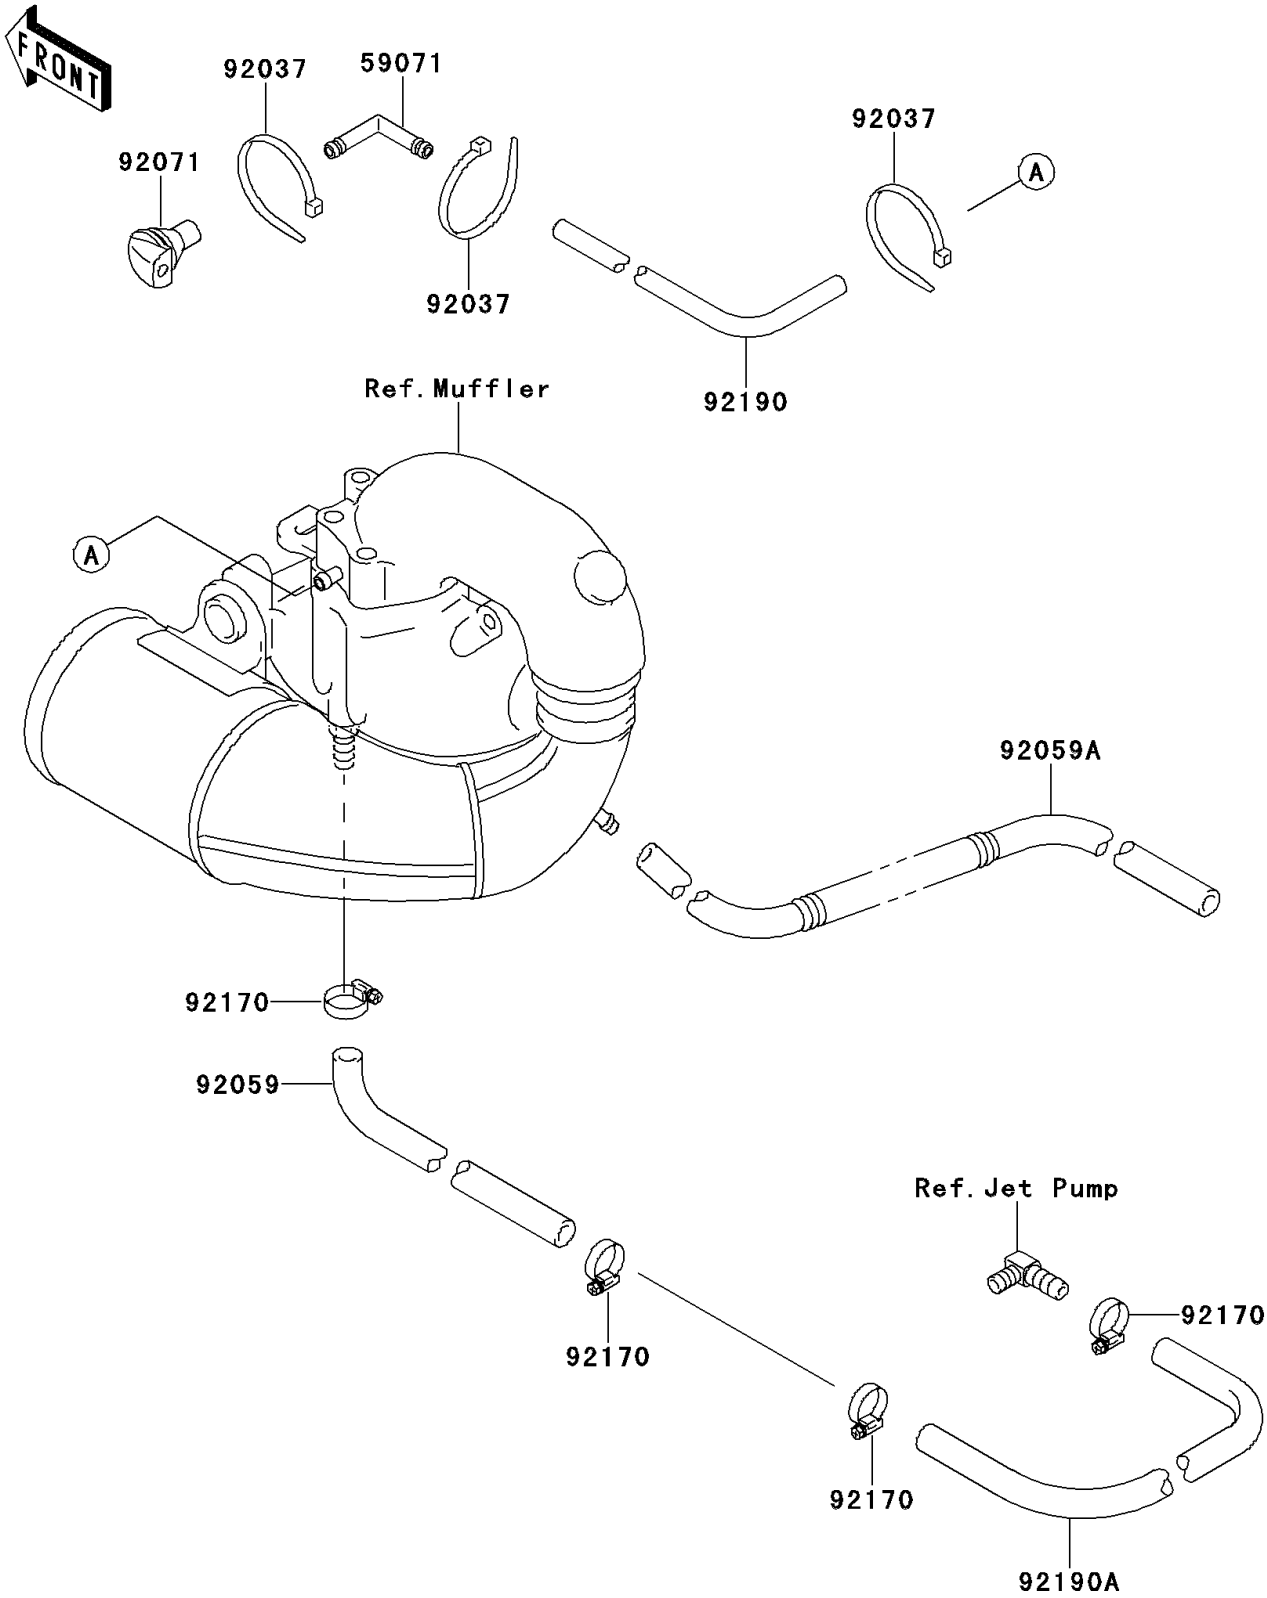

# 1995 X2 PARTS DIAGRAM

Cooling

E3035

## 1995 X2 PARTS LIST

### Cooling

ITEM NAME	PART NUMBER	QUANTITY
JOINT (Ref # 59071)	59071-3706	1
CLAMP (Ref # 92037)	92037-1173	3
TUBE,9X16X600 (Ref # 92059)	92059-3787	1
TUBE,L=490 (Ref # 92059A)	92059-3862	1
GROMMET (Ref # 92071)	92071-3736	1
CLAMP (Ref # 92170)	92170-3718	4
TUBE,5.8X10.8X650 (Ref # 92190)	92190-3917	1
TUBE,9X16X360 (Ref # 92190A)	92190-3918	1