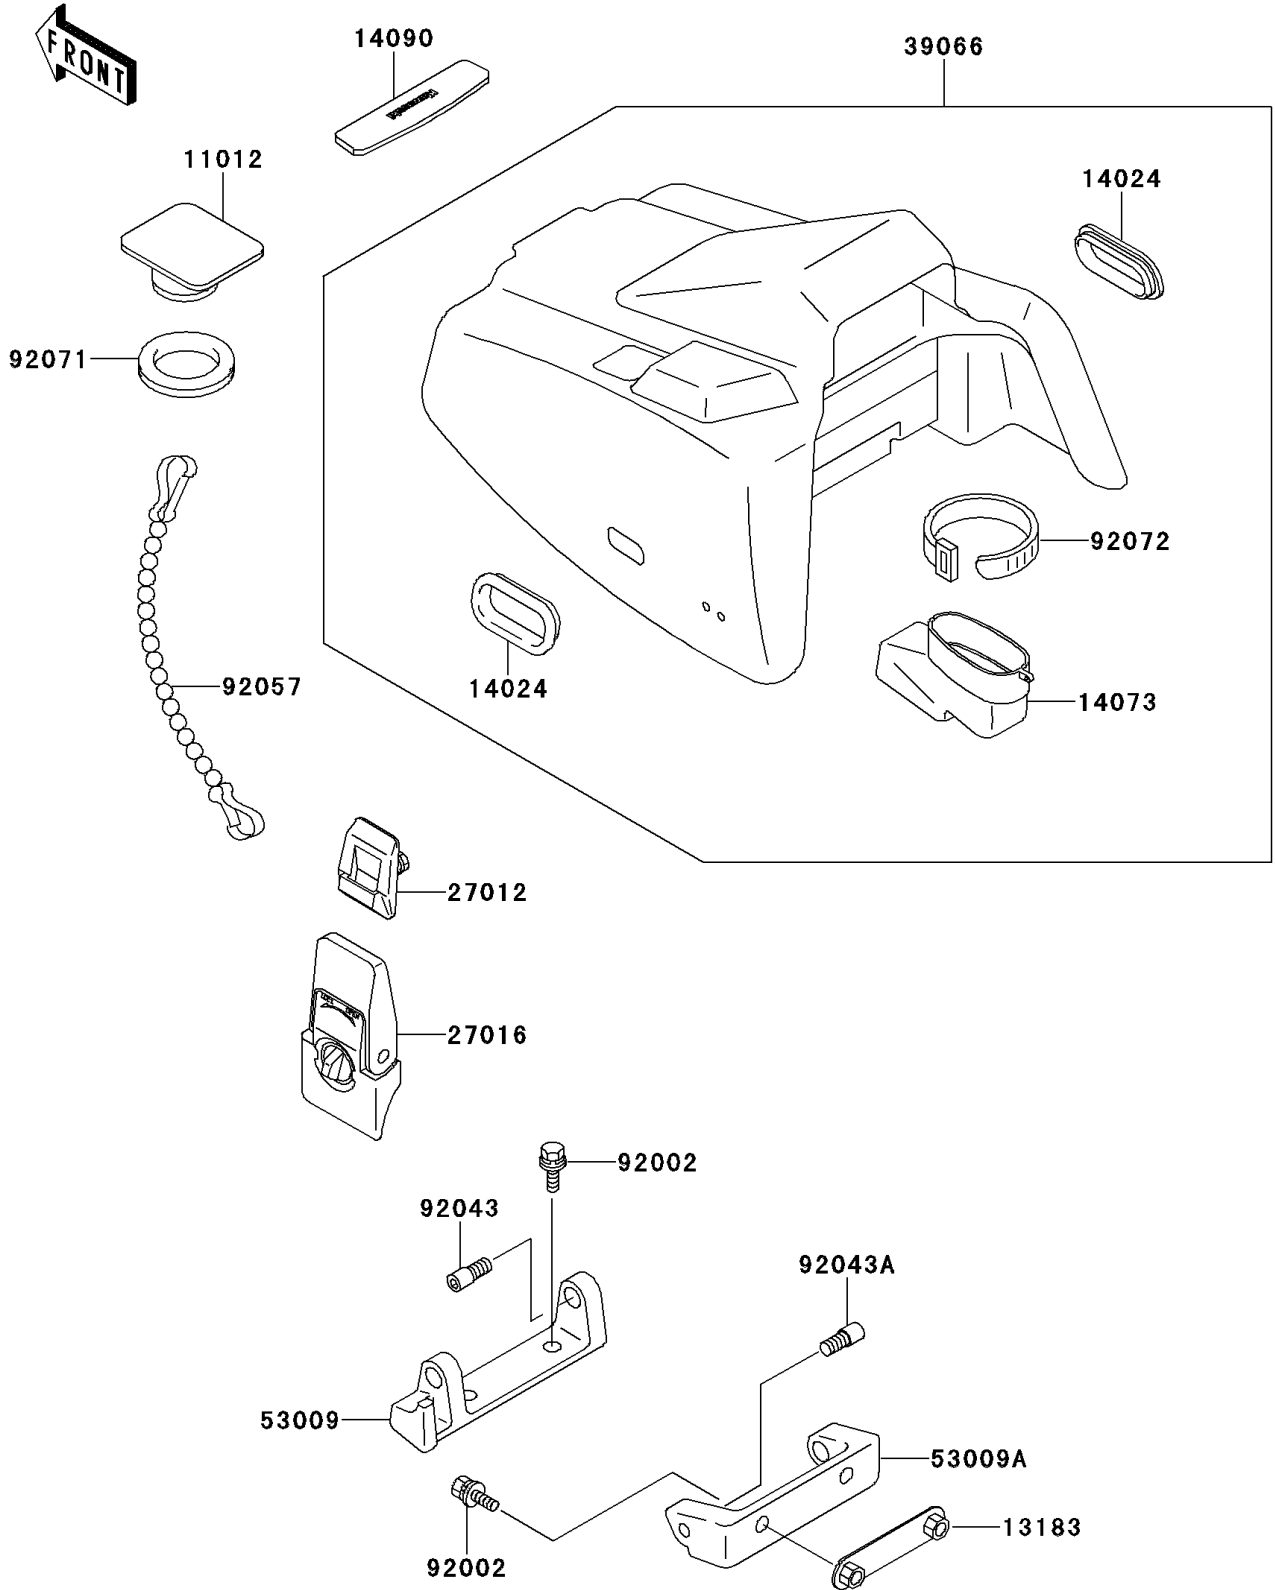

1995 X2 PARTS DIAGRAM

Engine Hood

F3142

1995 X2 PARTS LIST

Engine Hood

ITEM NAME	PART NUMBER	QUANTITY
CAP,ENGINE HOOD,JET WHITE (Ref # 11012)	11012-3711-8C	2
PLATE (Ref # 13183)	13183-3706	1
COVER,ENGINE HOOD,JET WHITE (Ref # 14024)	14024-3714-8U	2
DUCT,ENGINE HOOD (Ref # 14073)	14073-3707	1
COVER,ENGINE HOOD,FR (Ref # 14090)	14090-3735	1
HOOK,ENGINE HOOD LOCK (Ref # 27012)	27012-3773	2
LOCK-ASSY,ENGINE HOOD (Ref # 27016)	27016-3730	2
HOOD-ASSY-ENGINE,J.WHITE (Ref # 39066)	39066-3705-8C	1
HINGE,DECK (Ref # 53009)	53009-3717	1
HINGE,ENGINE HOOD (Ref # 53009A)	53009-3718	1
BOLT,8X25 (Ref # 92002)	92002-3774	4
PIN,10X23 (Ref # 92043)	92043-3729	1
PIN,10X25 (Ref # 92043A)	92043-3730	1
CHAIN,COVER,L=250 (Ref # 92057)	92057-3701	2
GROMMET,ENGINE HOOD (Ref # 92071)	92071-3731	2
BAND,L=225 (Ref # 92072)	92072-1174	1