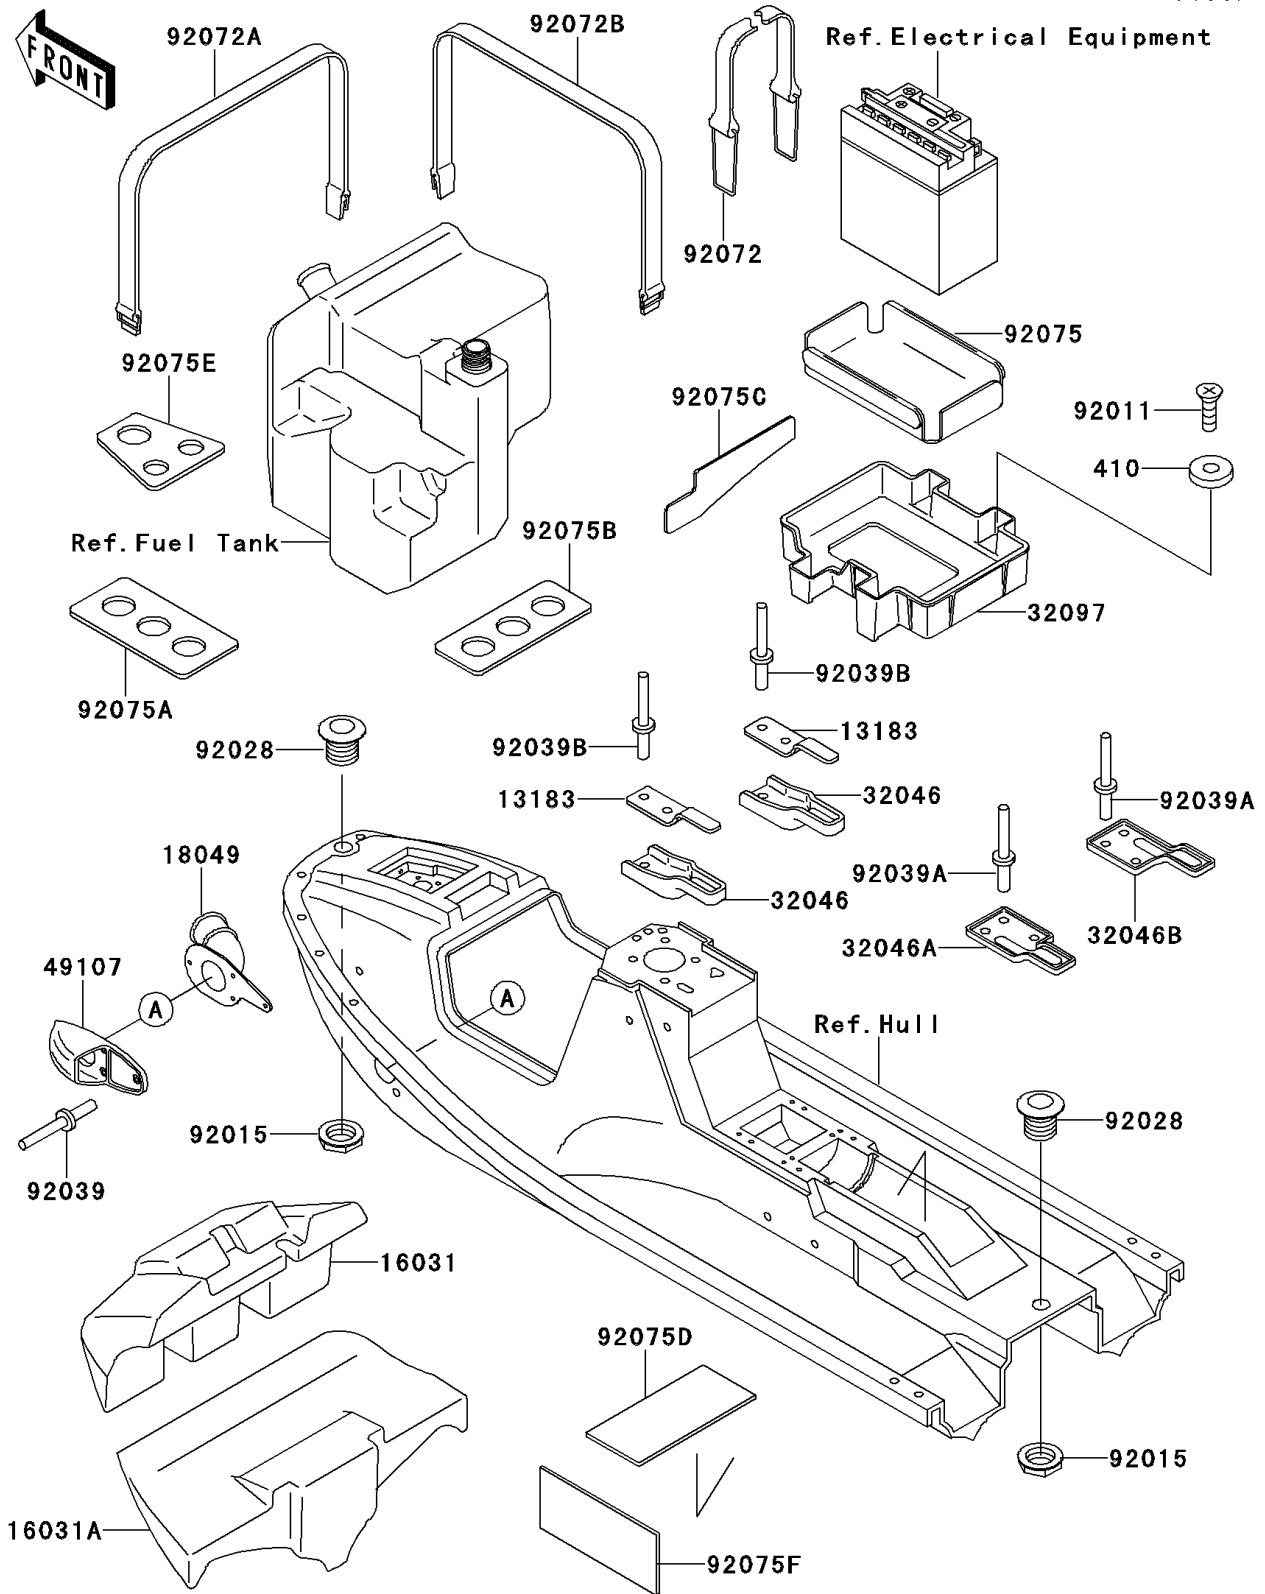

1995 X2 PARTS DIAGRAM

Hull Fittings

F3143

1995 X2 PARTS LIST

Hull Fittings

ITEM NAME	PART NUMBER	QUANTITY
WASHER-PLAIN-SMALL,6MM (Ref # 410)	410S0600	4
PLATE,SEAT,FR (Ref # 13183)	13183-3721	2
FLOAT,WATER MUFFLER,UPP (Ref # 16031)	16031-3822	1
FLOAT,WATER MUFFLER,LWR (Ref # 16031A)	16031-3823	1
PIPE-EXHAUST (Ref # 18049)	18049-3743	1
BRACKET-SEAT,FR (Ref # 32046)	32046-3704	2
BRACKET-SEAT,CNT,LH (Ref # 32046A)	32046-3705	1
BRACKET-SEAT,CNT,RH (Ref # 32046B)	32046-3706	1
CASE-BATTERY (Ref # 32097)	32097-3702	1
COVER-EXHAUST PIPE (Ref # 49107)	49107-3706	1
SCREW,TAPPING (Ref # 92011)	92011-561	4
NUT,26MM (Ref # 92015)	92015-3840	2
BUSHING (Ref # 92028)	92028-3734	2
RIVET (Ref # 92039)	92039-3002	4
RIVET (Ref # 92039A)	92039-3714	6
RIVET (Ref # 92039B)	92039-3730	4
BAND,BATTERY,L=366 (Ref # 92072)	92072-3706	2
BAND,L=544 (Ref # 92072A)	92072-3709	1
BAND,L=479 (Ref # 92072B)	92072-3712	1
DAMPER,BATTERY (Ref # 92075)	92075-3714	1
DAMPER,FUEL TANK,LH (Ref # 92075A)	92075-3727	1
DAMPER,FUEL TANK,RH (Ref # 92075B)	92075-3729	1
DAMPER,FUEL TANK (Ref # 92075C)	92075-3738	1
DAMPER,FIRE EXTINGUISHER (Ref # 92075D)	92075-3750	1
DAMPER,FUEL TANK (Ref # 92075E)	92075-3751	1
DAMPER,MUFFLER (Ref # 92075F)	92075-522	2