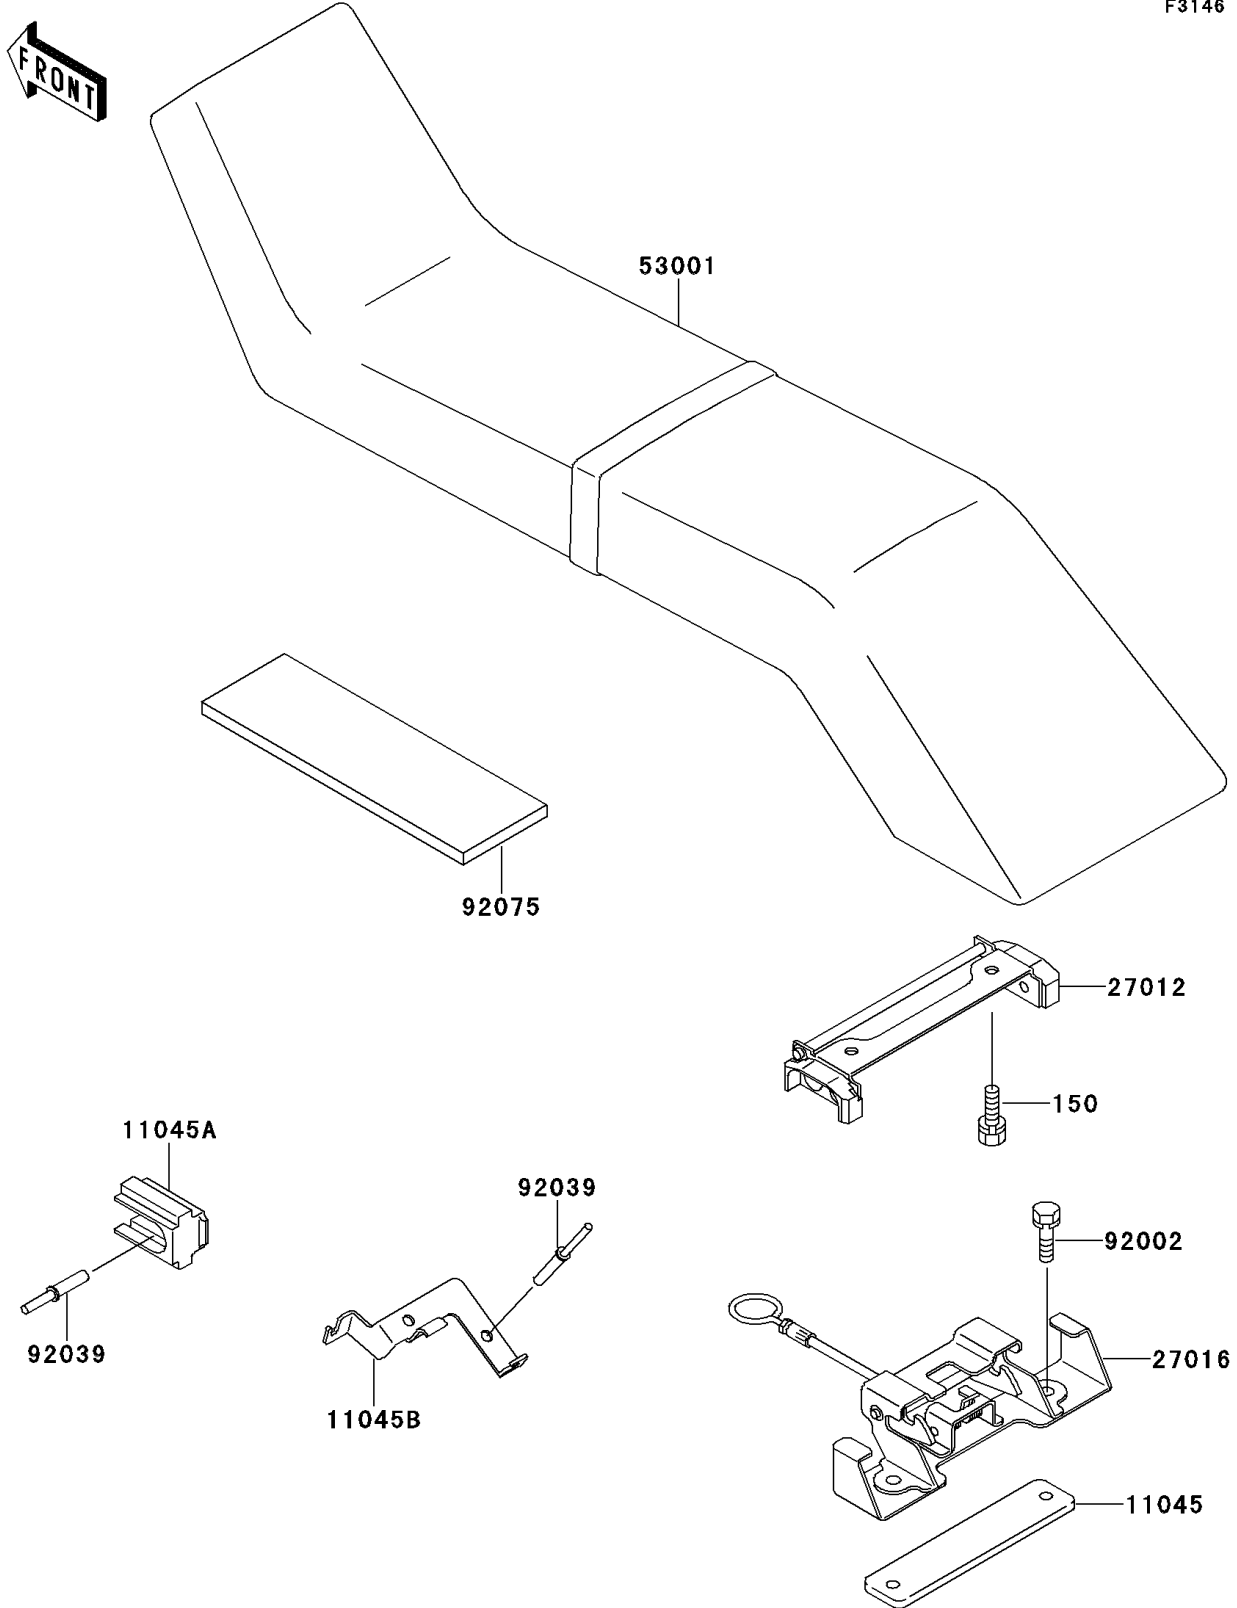

1995 X2 PARTS DIAGRAM

Seat

F3146

1995 X2 PARTS LIST

Seat

ITEM NAME	PART NUMBER	QUANTITY
BOLT-WS,6X14 (Ref # 150)	150R0614	2
BRACKET,SEAT LOCK (Ref # 11045)	11045-3704	1
BRACKET,SEAT HOOK GUIDE (Ref # 11045A)	11045-3737	1
BRACKET,SEAT LOCK CABLE GUIDE (Ref # 11045B)	11045-3756	1
HOOK,SEAT LOCK (Ref # 27012)	27012-3709	1
LOCK-ASSY,SEAT (Ref # 27016)	27016-3707	1
SEAT-ASSY,J.S.VIOLET (Ref # 53001)	53001-3704-PJ	1
BOLT,6X25 (Ref # 92002)	92002-3775	2
RIVET (Ref # 92039)	92039-3701	4
DAMPER (Ref # 92075)	92075-3723	1