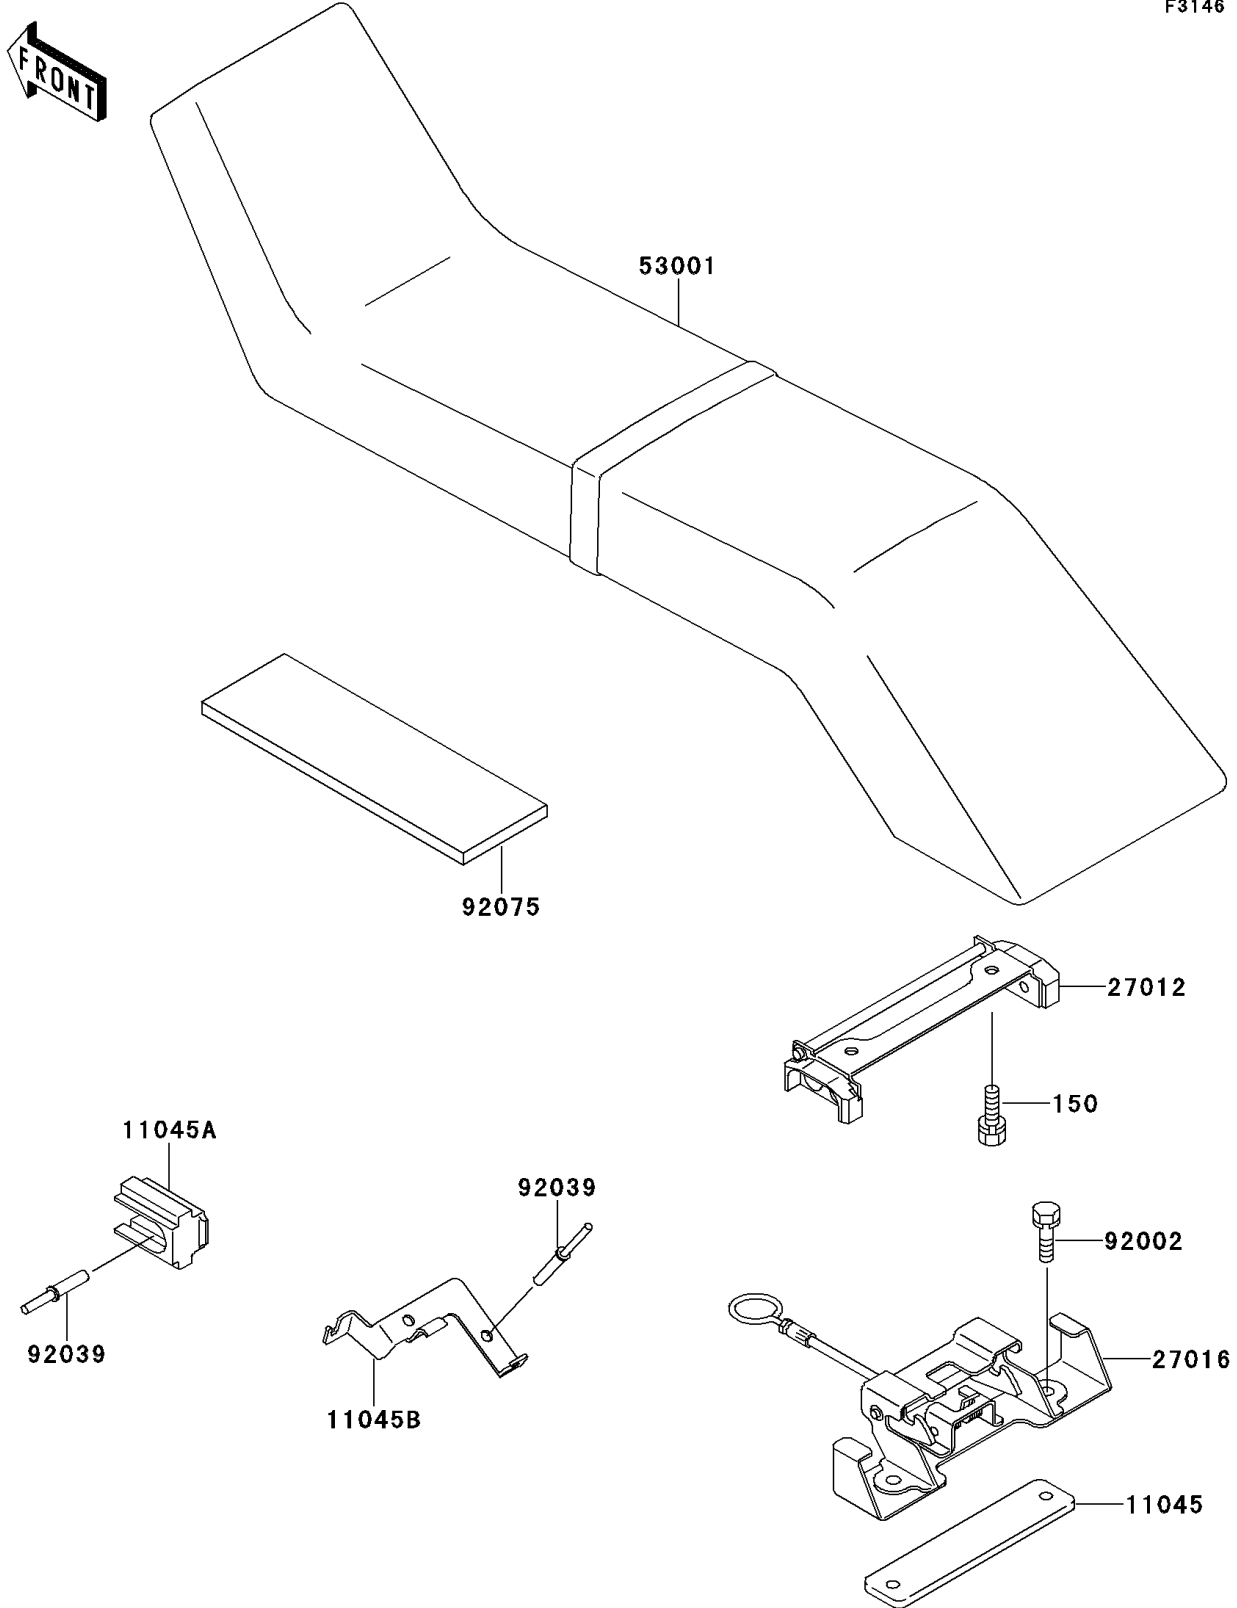

1995 X2 PARTS DIAGRAM

Seat

F3146

1995 X2 PARTS LIST

Seat

| ITEM NAME | PART NUMBER | QUANTITY |
|--|---------------|----------|
| BOLT-WS,6X14 (Ref # 150) | 150R0614 | 2 |
| BRACKET,SEAT LOCK (Ref # 11045) | 11045-3704 | 1 |
| BRACKET,SEAT HOOK GUIDE (Ref # 11045A) | 11045-3737 | 1 |
| BRACKET,SEAT LOCK CABLE GUIDE (Ref # 11045B) | 11045-3756 | 1 |
| HOOK,SEAT LOCK (Ref # 27012) | 27012-3709 | 1 |
| LOCK-ASSY,SEAT (Ref # 27016) | 27016-3707 | 1 |
| SEAT-ASSY,J.S.VIOLET (Ref # 53001) | 53001-3704-PJ | 1 |
| BOLT,6X25 (Ref # 92002) | 92002-3775 | 2 |
| RIVET (Ref # 92039) | 92039-3701 | 4 |
| DAMPER (Ref # 92075) | 92075-3723 | 1 |