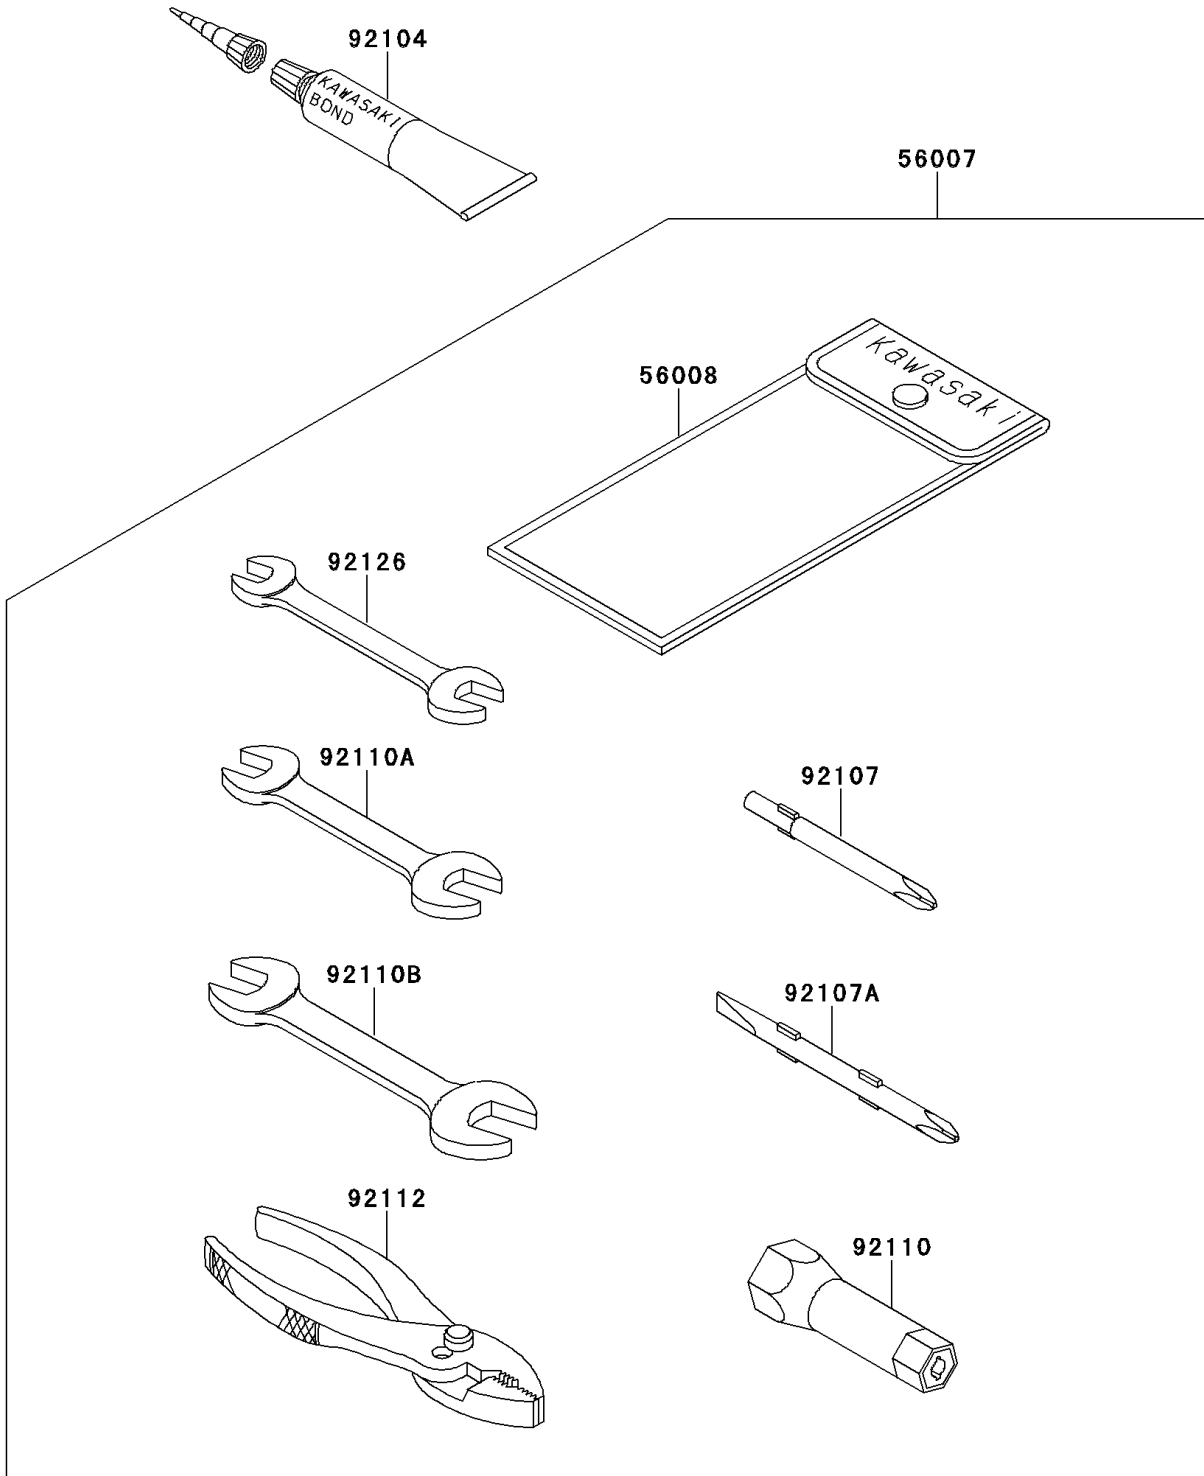

# 1995 X2 PARTS DIAGRAM

Owner's Tools

F3182

## 1995 X2 PARTS LIST

### Owner's Tools

ITEM NAME	PART NUMBER	QUANTITY
TOOLKIT (Ref # 56007)	56007-3707	1
BAG,TOOL (Ref # 56008)	56008-1007	1
GASKET-LIQUID,TUBE,100G,SILVER (Ref # 92104)	92104-002	AR
TOOL-DRIVER,#3PHILLIPS (Ref # 92107)	92107-005	1
TOOL-DRIVER,#2PHILLIPS&SLOT (Ref # 92107A)	92107-1051	1
TOOL-WRENCH,BOX,21MM (Ref # 92110)	92110-1113	1
TOOL-WRENCH,OPEN END,10X12 (Ref # 92110A)	92110-1152	1
TOOL-WRENCH,OPEN END,14X17 (Ref # 92110B)	92110-1153	1
TOOL-PLIERS (Ref # 92112)	92112-003	1
TOOL-WRENCH,OPEN END,8X10 (Ref # 92126)	92126-001	1