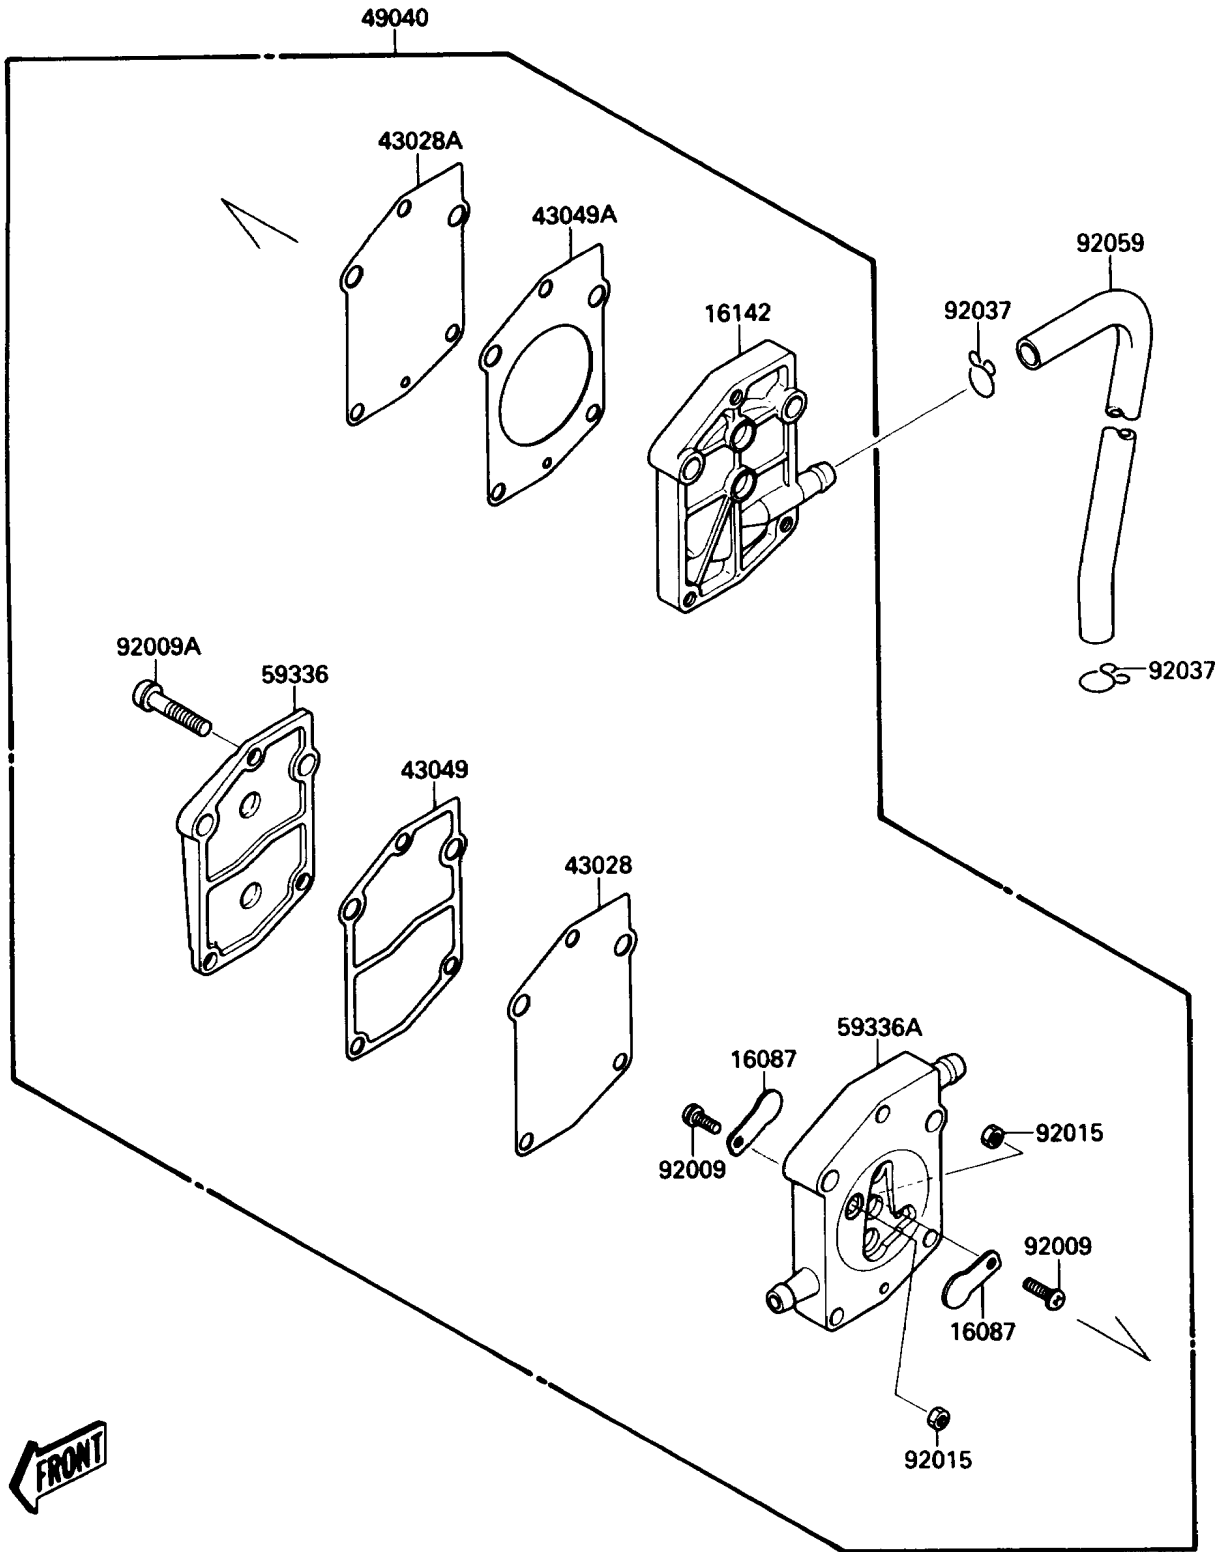

1988 X2 PARTS DIAGRAM

Fuel Pump

E1520-0011

1988 X2 PARTS LIST

Fuel Pump

ITEM NAME	PART NUMBER	QUANTITY
VALVE-CHECK,FUEL PUMP (Ref # 16087)	16087-3701	2
COVER-PUMP,FUEL (Ref # 16142)	16142-3701	1
DIAPHRAGM,PULSE (Ref # 43028)	43028-3702	1
DIAPHRAGM,FUEL (Ref # 43028A)	43028-3703	1
PACKING,PULSE CASE (Ref # 43049)	43049-3703	1
PACKING,FUEL COVER (Ref # 43049A)	43049-3704	1
PUMP-FUEL (Ref # 49040)	49040-3703	1
CASE-PUMP,PULSE (Ref # 59336)	59336-3704	1
CASE-PUMP,BODY (Ref # 59336A)	59336-3705	1
SCREW,3X6 (Ref # 92009)	92009-3707	2
SCREW,5X25 (Ref # 92009A)	92009-3708	3
NUT,3MM (Ref # 92015)	92015-3731	2
CLAMP,11MM (Ref # 92037)	92037-3723	2
TUBE,PULSE,5.8X10.8X330 (Ref # 92059)	92059-3812	1