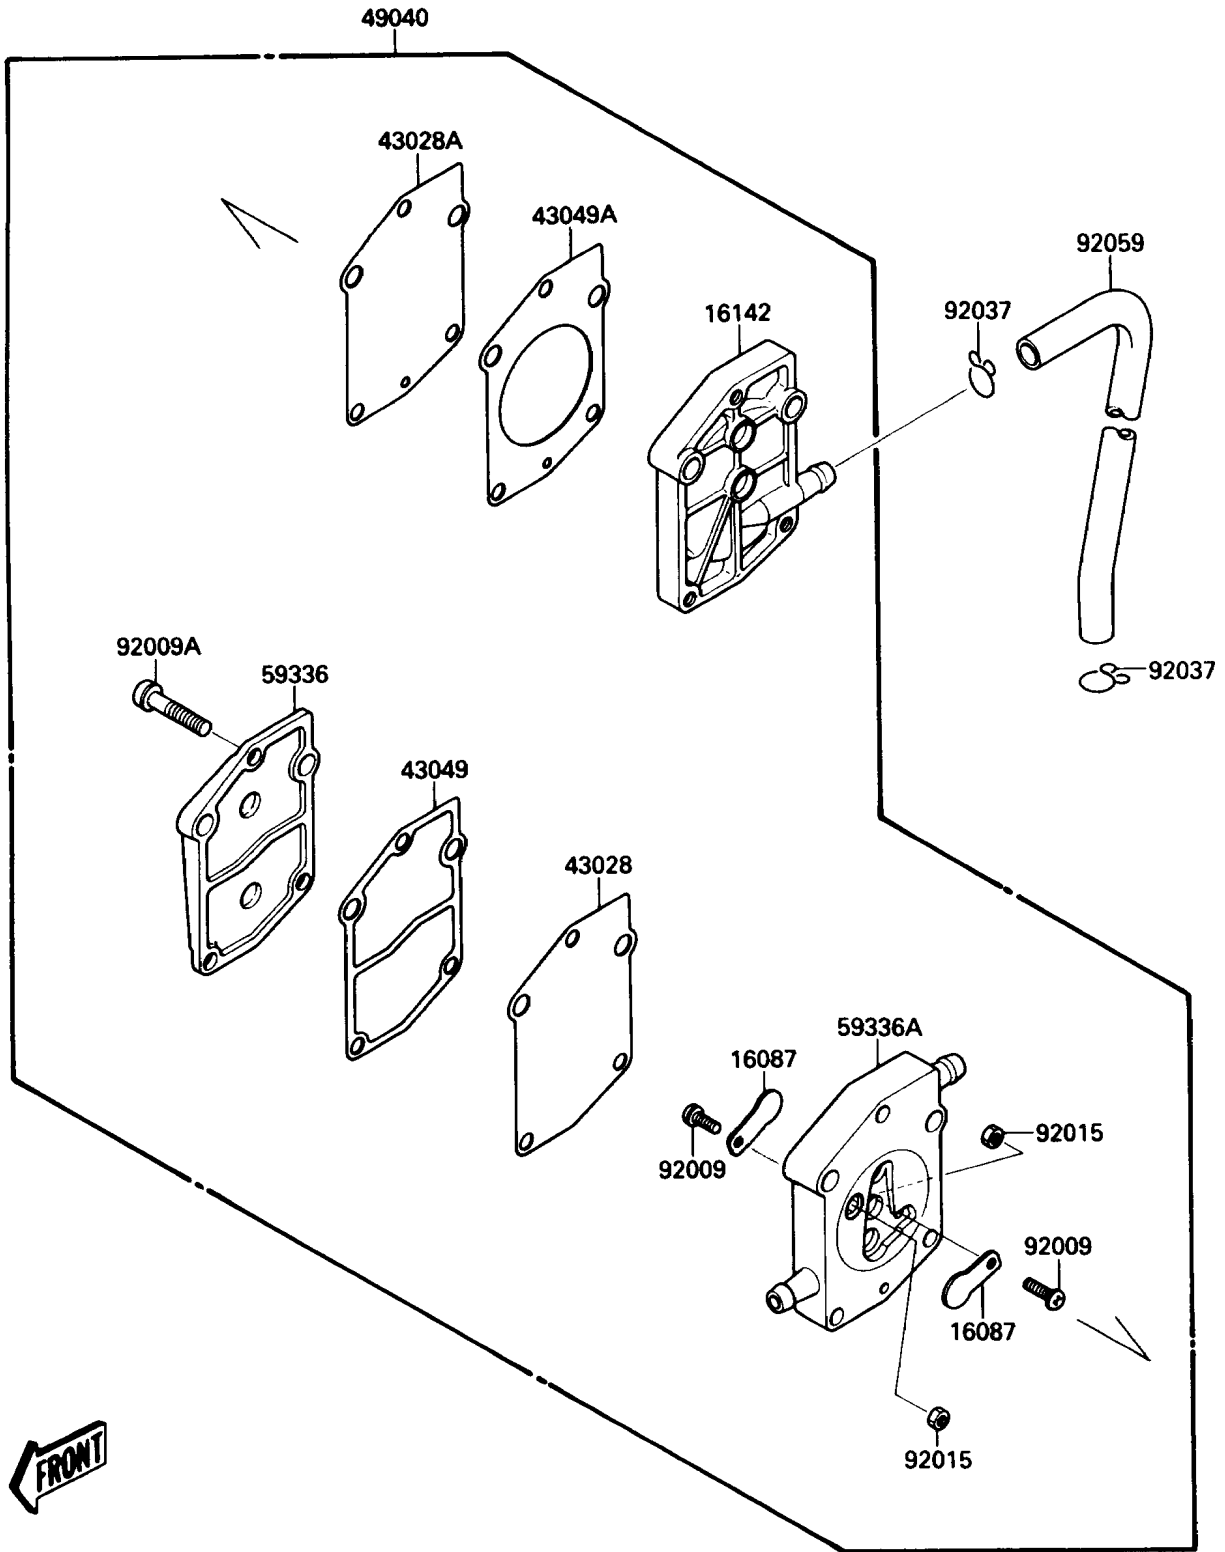

# 1988 X2 PARTS DIAGRAM

Fuel Pump

E1520-0011

## 1988 X2 PARTS LIST

### Fuel Pump

ITEM NAME	PART NUMBER	QUANTITY
VALVE-CHECK,FUEL PUMP (Ref # 16087)	16087-3701	2
COVER-PUMP,FUEL (Ref # 16142)	16142-3701	1
DIAPHRAGM,PULSE (Ref # 43028)	43028-3702	1
DIAPHRAGM,FUEL (Ref # 43028A)	43028-3703	1
PACKING,PULSE CASE (Ref # 43049)	43049-3703	1
PACKING,FUEL COVER (Ref # 43049A)	43049-3704	1
PUMP-FUEL (Ref # 49040)	49040-3703	1
CASE-PUMP,PULSE (Ref # 59336)	59336-3704	1
CASE-PUMP,BODY (Ref # 59336A)	59336-3705	1
SCREW,3X6 (Ref # 92009)	92009-3707	2
SCREW,5X25 (Ref # 92009A)	92009-3708	3
NUT,3MM (Ref # 92015)	92015-3731	2
CLAMP,11MM (Ref # 92037)	92037-3723	2
TUBE,PULSE,5.8X10.8X330 (Ref # 92059)	92059-3812	1