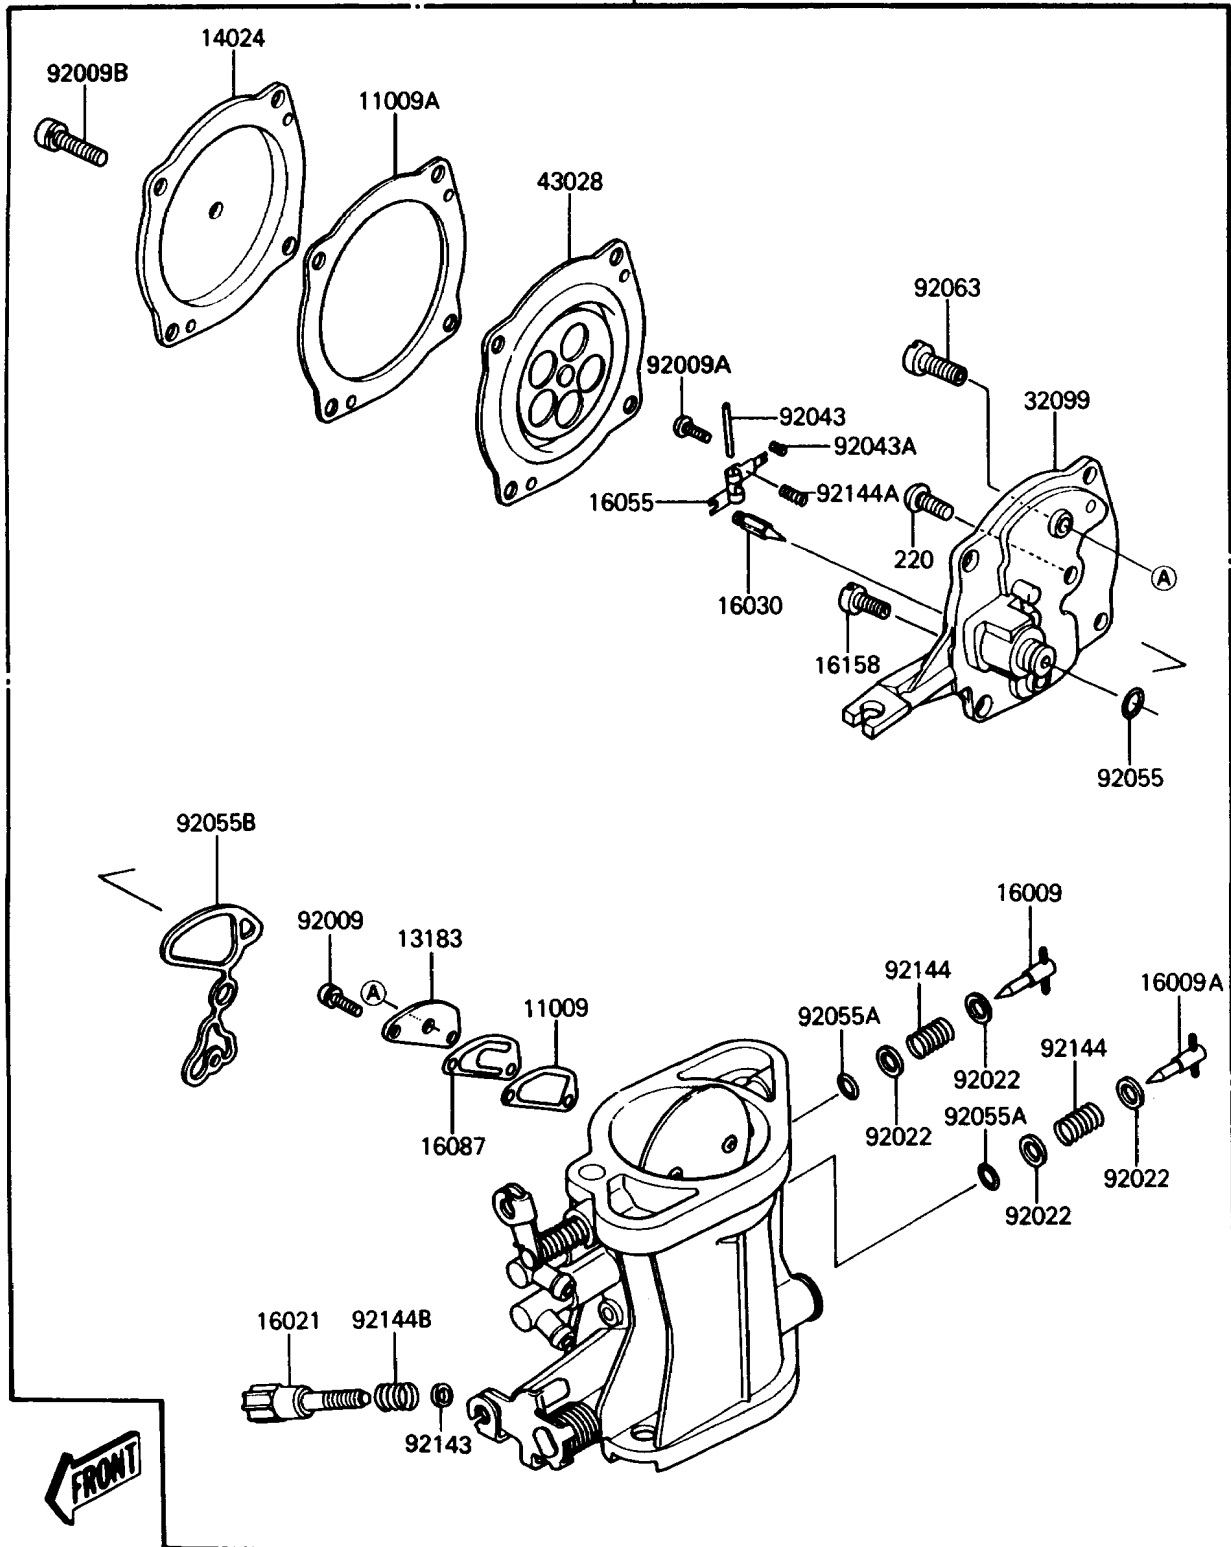

# 1988 X2 PARTS DIAGRAM

Carburetor

15001

E1611-0216

# 1988 X2 PARTS LIST

## Carburetor

ITEM NAME	PART NUMBER	QUANTITY
GASKET,CHOKE VALVE (Ref # 11009)	11009-3729	1
GASKET,DIAPHRAGM (Ref # 11009A)	11009-3730	1
PLATE (Ref # 13183)	13183-3707	1
COVER,CARBURETOR (Ref # 14024)	14024-3720	1
CARBURETOR-ASSY (Ref # 15001)	15001-3712	1
NEEDLE-JET,HIGH SPEED (Ref # 16009)	16009-3703	1
NEEDLE-JET,LOW SPEED (Ref # 16009A)	16009-3704	1
SCREW-THROTTLE STOP (Ref # 16021)	16021-3702	1
VALVE-FLOAT (Ref # 16030)	16030-3701	1
ARM-FLOAT (Ref # 16055)	16055-3701	1
VALVE-CHECK (Ref # 16087)	16087-3702	1
JET-SLOW,#48 (Ref # 16158)	16158-3701	1
CASE,CARBURETOR (Ref # 32099)	32099-3712	1
DIAPHRAGM,CARBURETOR (Ref # 43028)	43028-3704	1
SCREW,3X6 (Ref # 92009)	92009-3710	2
SCREW,3X6 (Ref # 92009A)	92009-3712	1
SCREW,4X16 (Ref # 92009B)	92009-3739	4
WASHER,ADJUST SCREW (Ref # 92022)	92022-3745	4
PIN,FLOAT (Ref # 92043)	92043-1209	1
PIN,THROTTLE STOP SCREW (Ref # 92043A)	92043-3712	1
RING-O,FUEL FITTING (Ref # 92055)	92055-1223	1
RING-O,ADJUST SCREW (Ref # 92055A)	92055-3713	2
RING-O (Ref # 92055B)	92055-3714	1
JET-MAIN,2ND,#125 (Ref # 92063)	92063-1069	1
COLLAR,THROTTLE STOP SCREW (Ref # 92143)	92143-3709	1
SPRING,ADJUST SCREW (Ref # 92144)	92144-3704	2
SPRING,FLOAT VALVE (Ref # 92144A)	92144-3705	1
SPRING,THROTTLE STOP SCREW (Ref # 92144B)	92144-3706	1
SCREW-PAN-CROS (Ref # 220)	220D0408	1