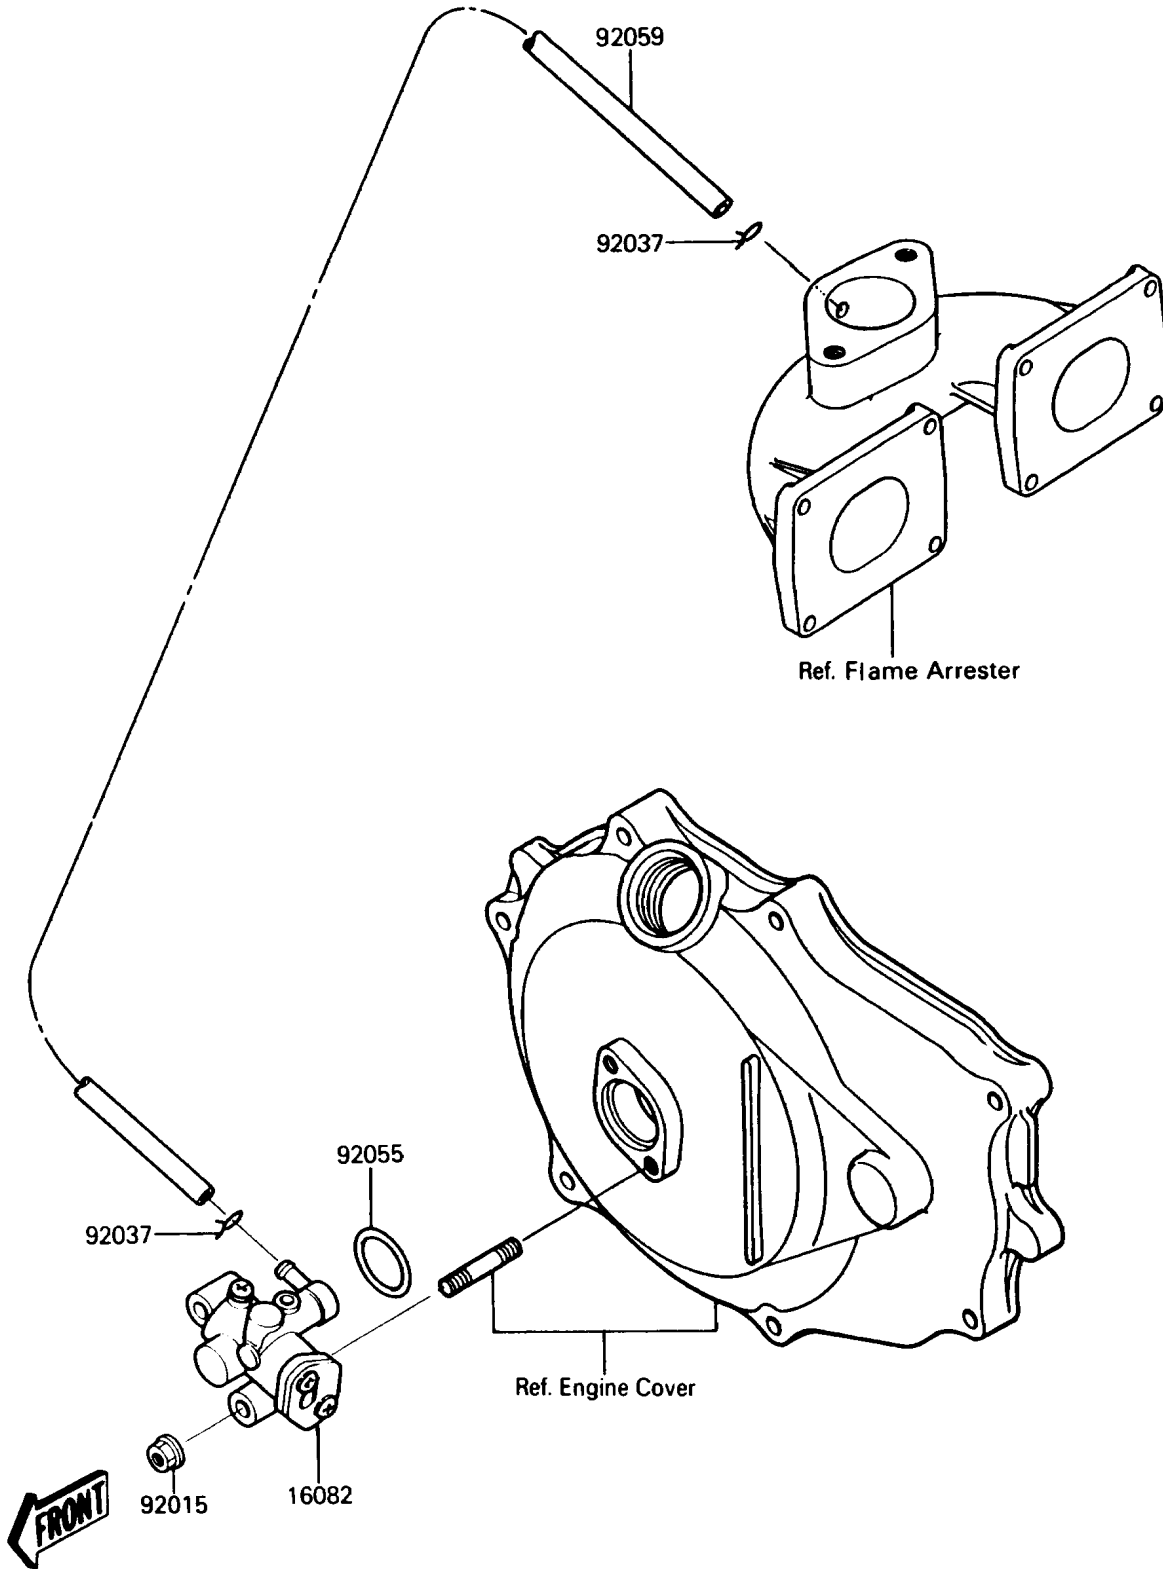

1988 X2 PARTS DIAGRAM

Oil Pump

E1710-0078

1988 X2 PARTS LIST

Oil Pump

ITEM NAME	PART NUMBER	QUANTITY
PUMP-ASSY-OIL (Ref # 16082)	16082-3708	1
NUT,6MM (Ref # 92015)	92015-3767	2
CLAMP (Ref # 92037)	92037-3722	2
RING-O,19.5X1.5 (Ref # 92055)	92055-055	1
TUBE,3X6X380 (Ref # 92059)	92059-3755	1