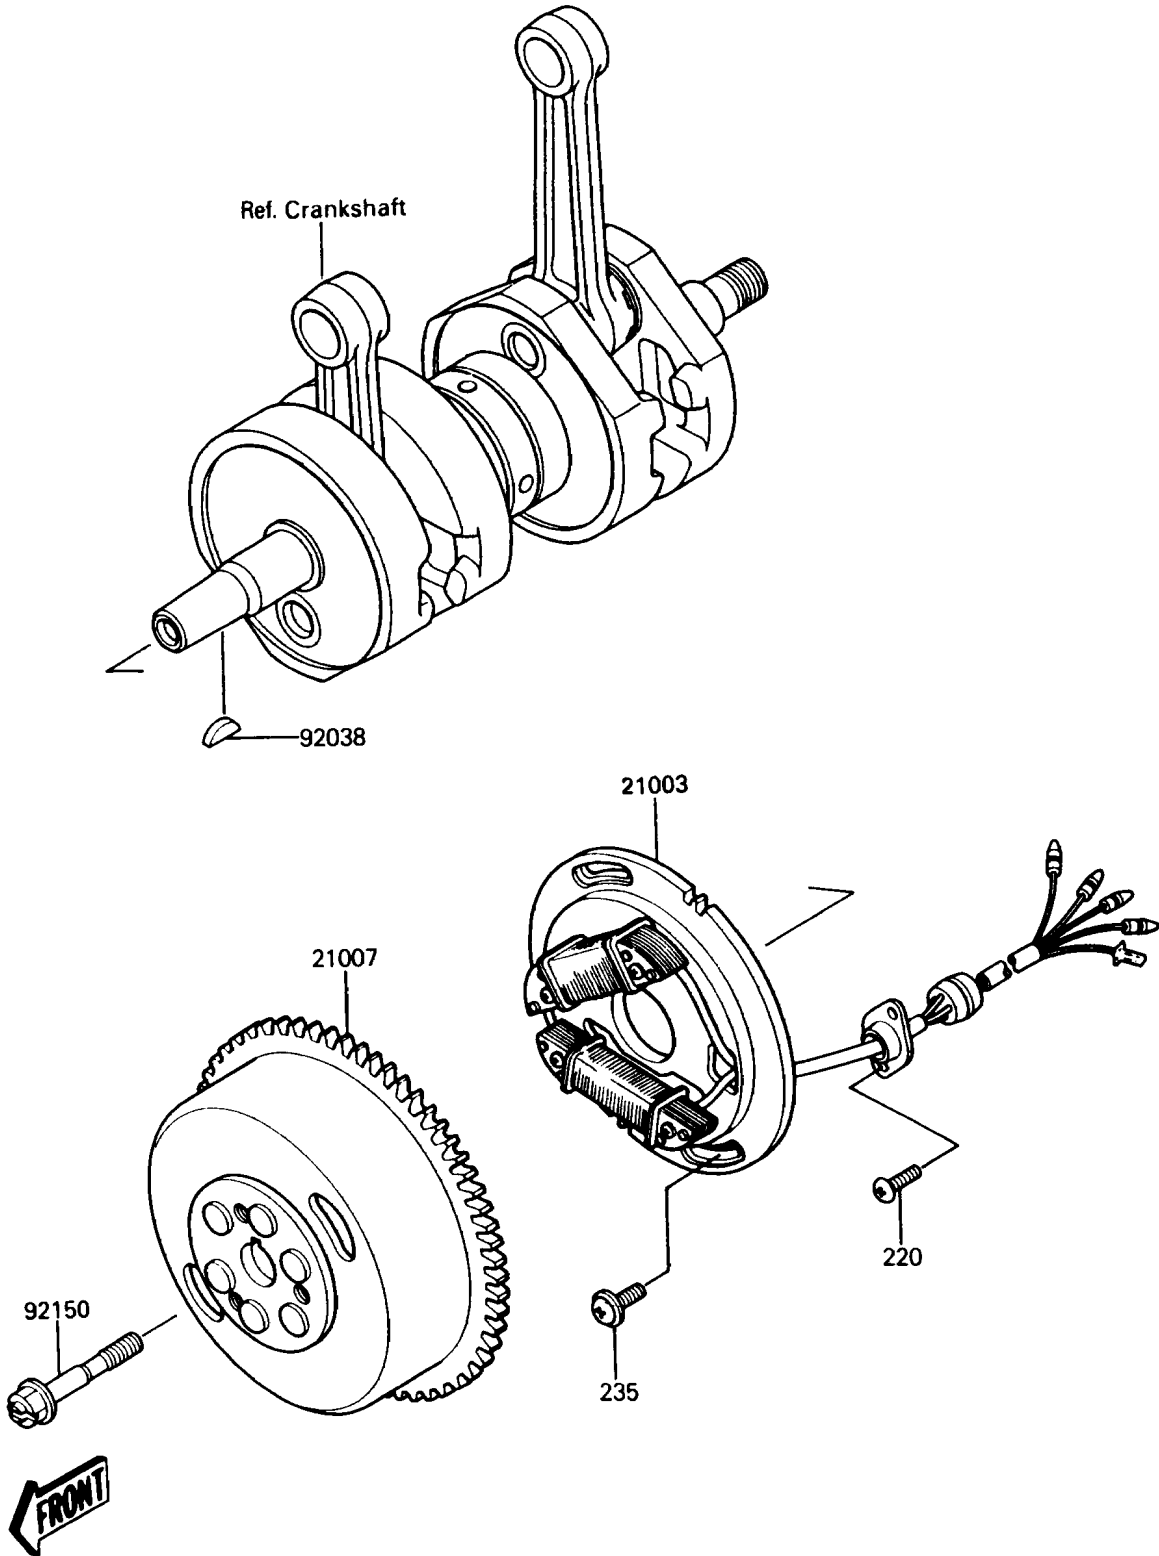

1988 X2 PARTS DIAGRAM

Generator

E1810-0153

1988 X2 PARTS LIST

Generator

ITEM NAME	PART NUMBER	QUANTITY
STATOR (Ref # 21003)	21003-3707	1
ROTOR,MAGNETO (Ref # 21007)	21007-3702	1
KEY,WOODRUFF (Ref # 92038)	92038-001	1
BOLT,10X38 (Ref # 92150)	92150-3701	1
SCREW-PAN-CROS (Ref # 220)	220B0512	2
SCREW-PAN-WP-CROS (Ref # 235)	235B0616	2