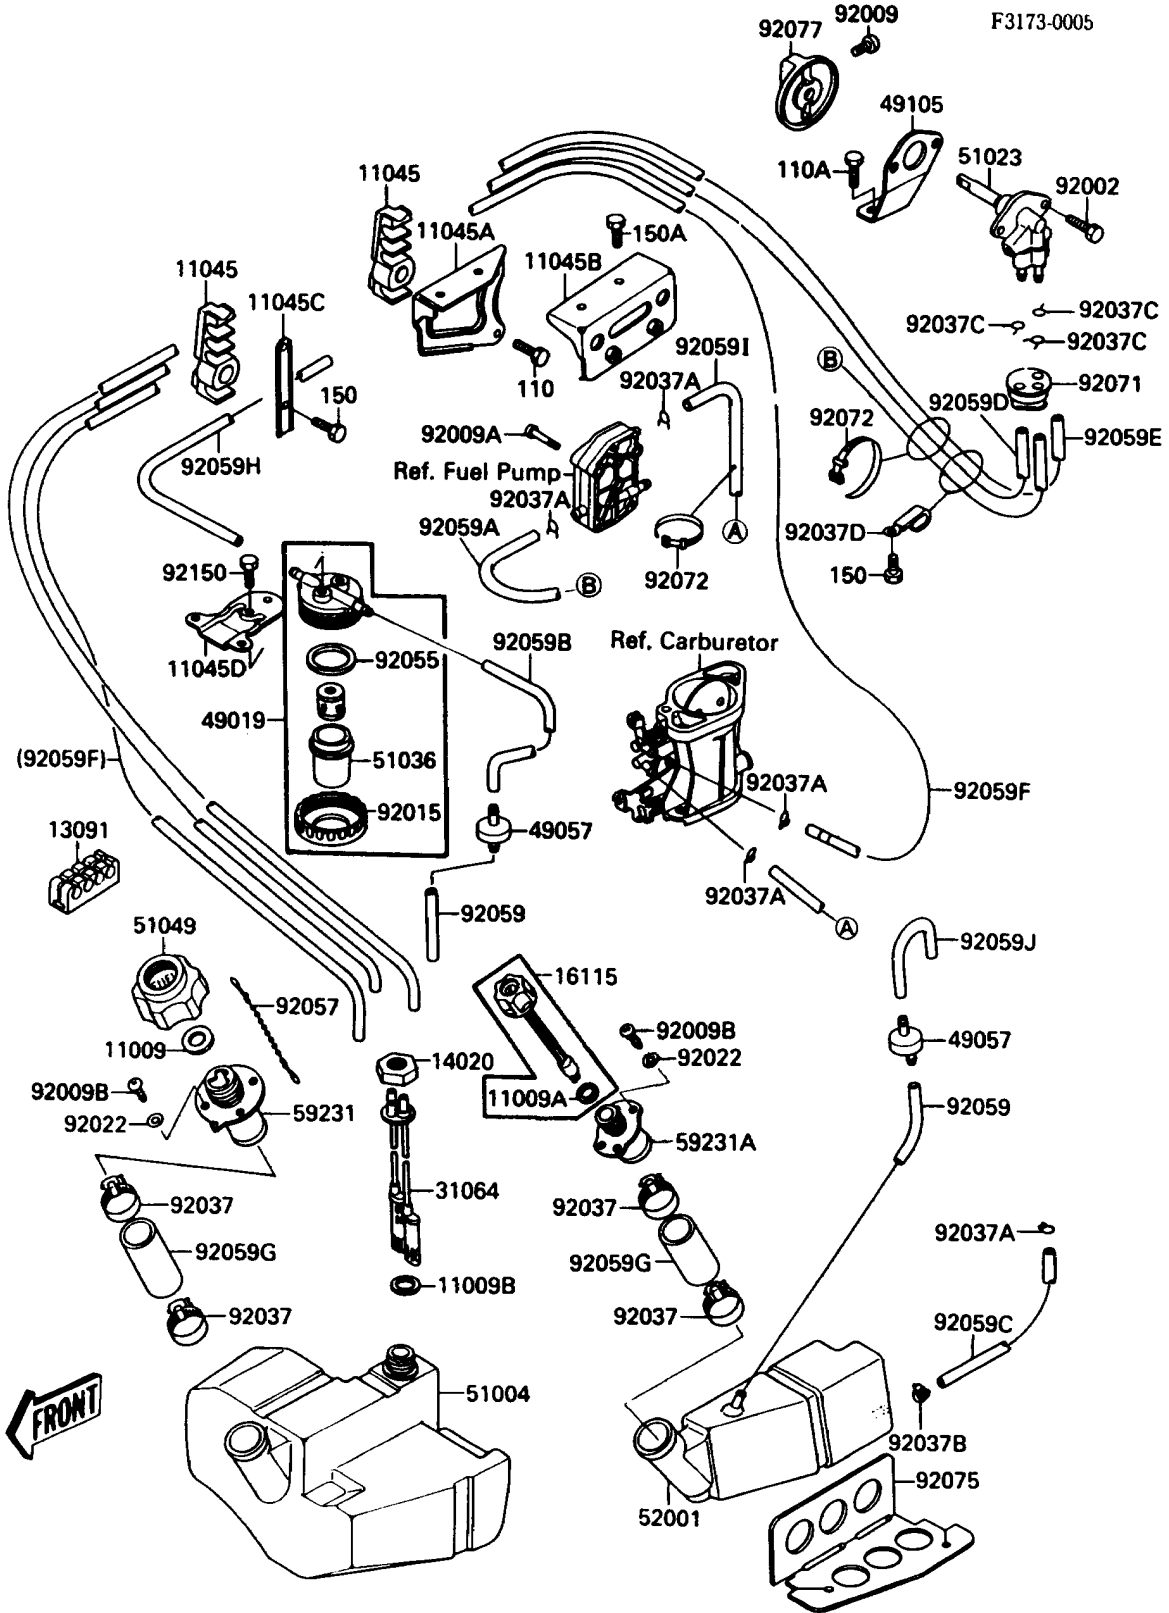

1988 X2 PARTS DIAGRAM

Fuel Tank