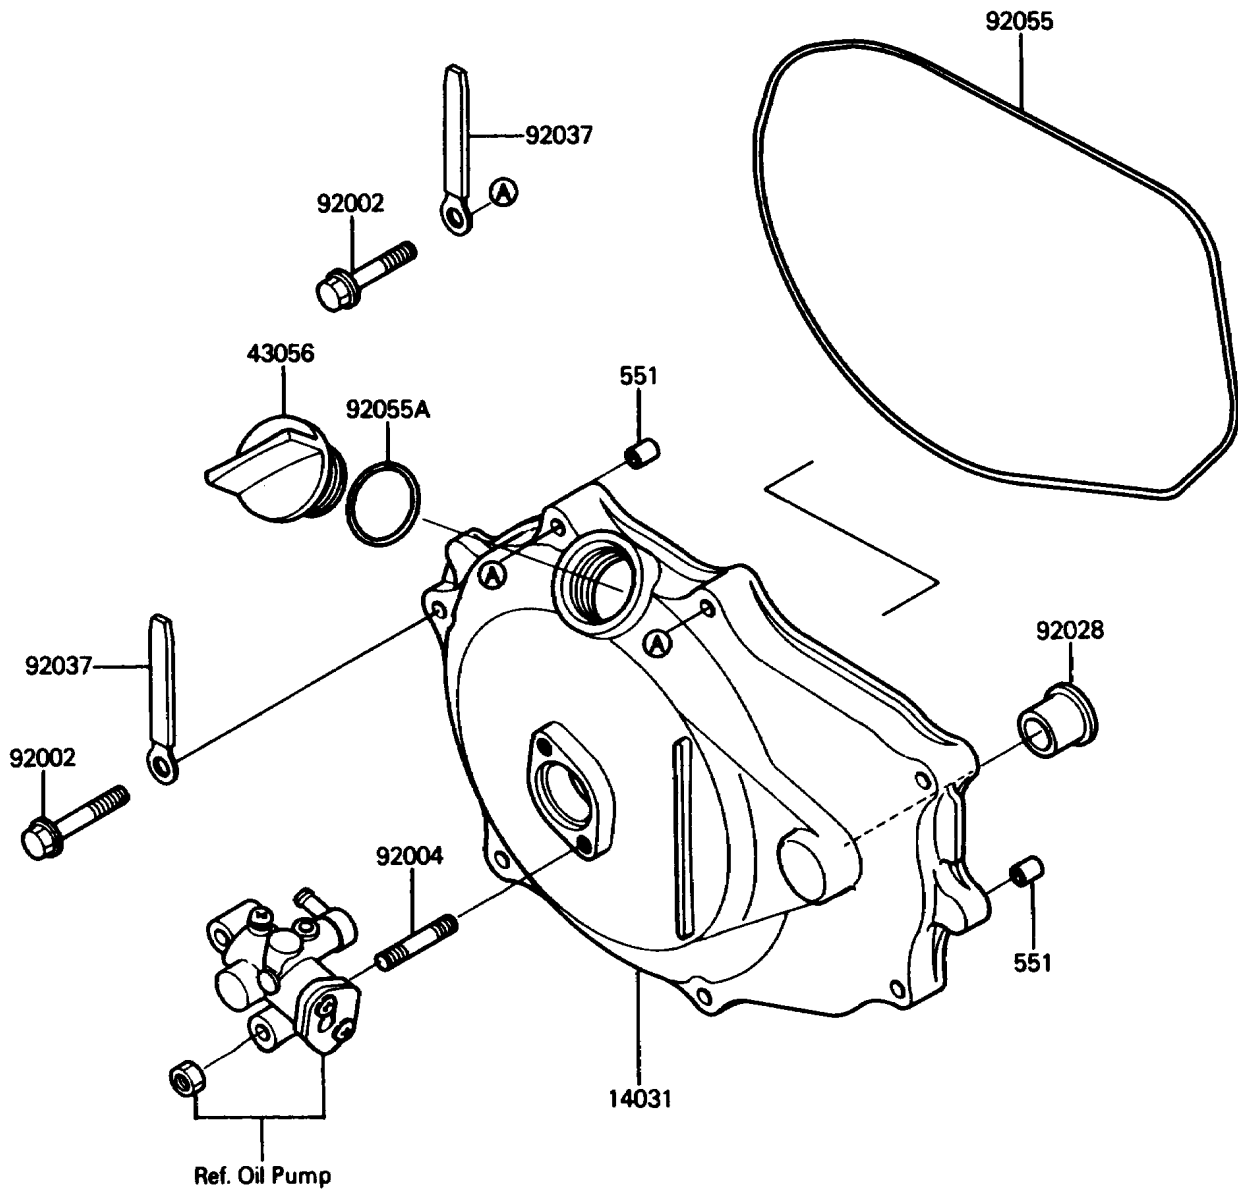

# 1989 X2 PARTS DIAGRAM

Engine Cover(s)

E1431

# 1989 X2 PARTS LIST

## Engine Cover(s)

ITEM NAME	PART NUMBER	QUANTITY
PIN-DOWEL (Ref # 551)	551R0812	2
COVER-GENERATOR (Ref # 14031)	14031-3707	1
BREATHER-BRAKE (Ref # 43056)	43056-502	1
BOLT,6X30 (Ref # 92002)	92002-3726	7
STUD (Ref # 92004)	92004-3710	2
BUSHING (Ref # 92028)	92028-3718	1
CLAMP,L=100 (Ref # 92037)	92037-3736	3
RING-O,GENERATOR COVER (Ref # 92055)	92055-3712	1
RING-O (Ref # 92055A)	92055-515	1