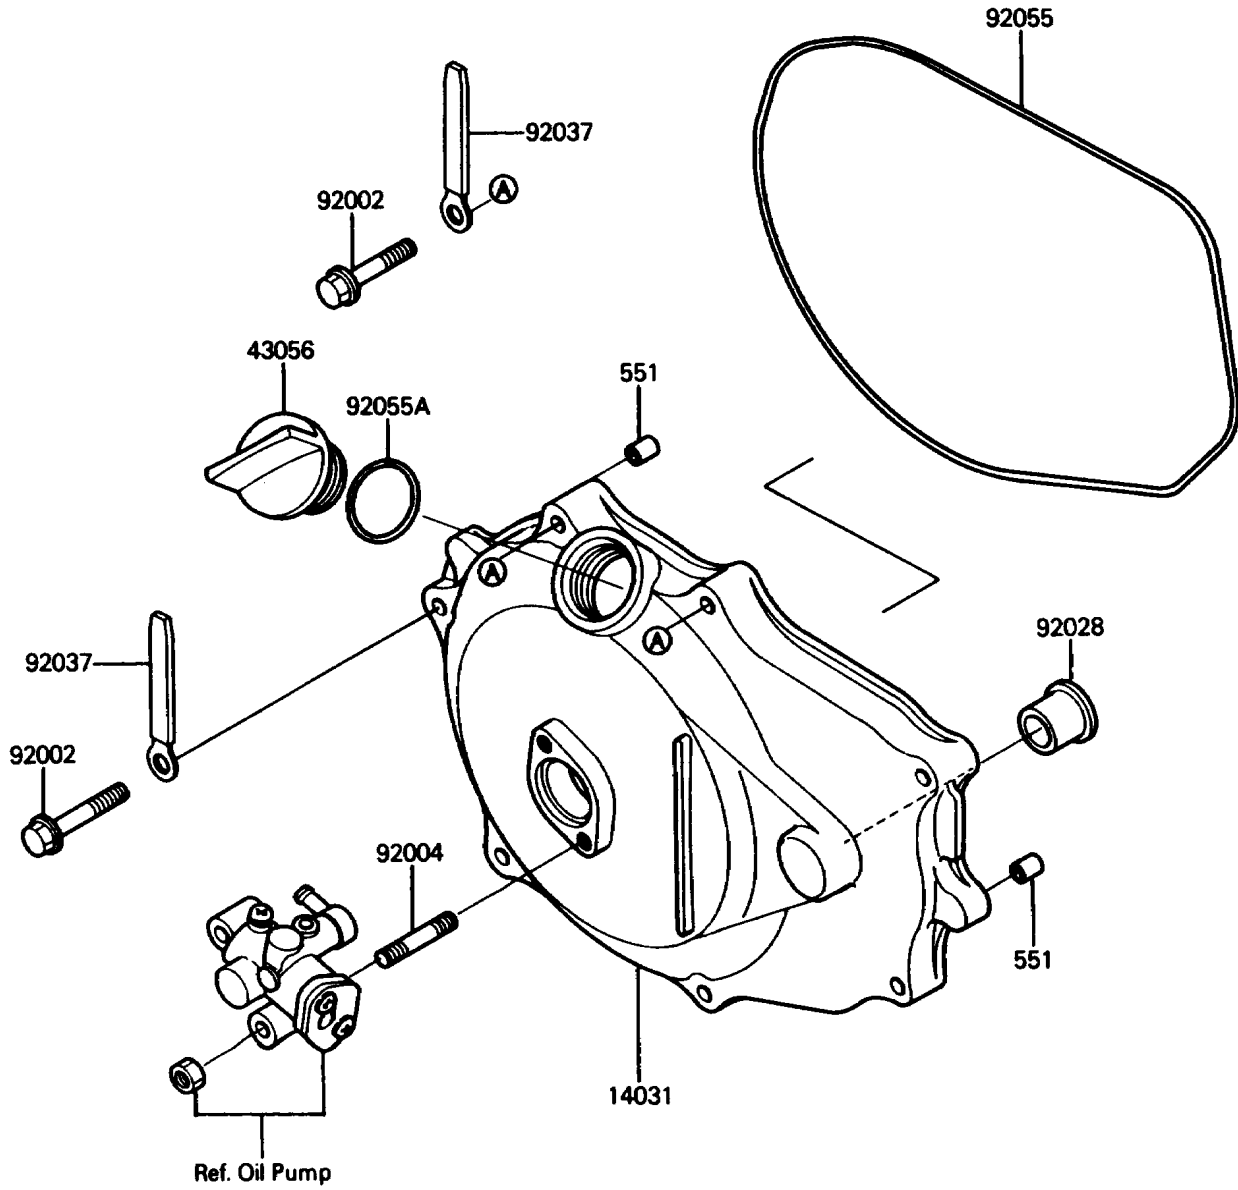

# 1990 X2 PARTS DIAGRAM

Engine Cover(s)

E1431

## 1990 X2 PARTS LIST

### Engine Cover(s)

ITEM NAME	PART NUMBER	QUANTITY
PIN-DOWEL (Ref # 551)	551R0812	2
COVER-GENERATOR (Ref # 14031)	14031-3707	1
BREATHER-BRAKE (Ref # 43056)	43056-502	1
BOLT,6X30 (Ref # 92002)	92002-3726	7
STUD (Ref # 92004)	92004-3710	2
BUSHING (Ref # 92028)	92028-3718	1
CLAMP,L=100 (Ref # 92037)	92037-3736	3
RING-O,GENERATOR COVER (Ref # 92055)	92055-3712	1
RING-O (Ref # 92055A)	92055-515	1