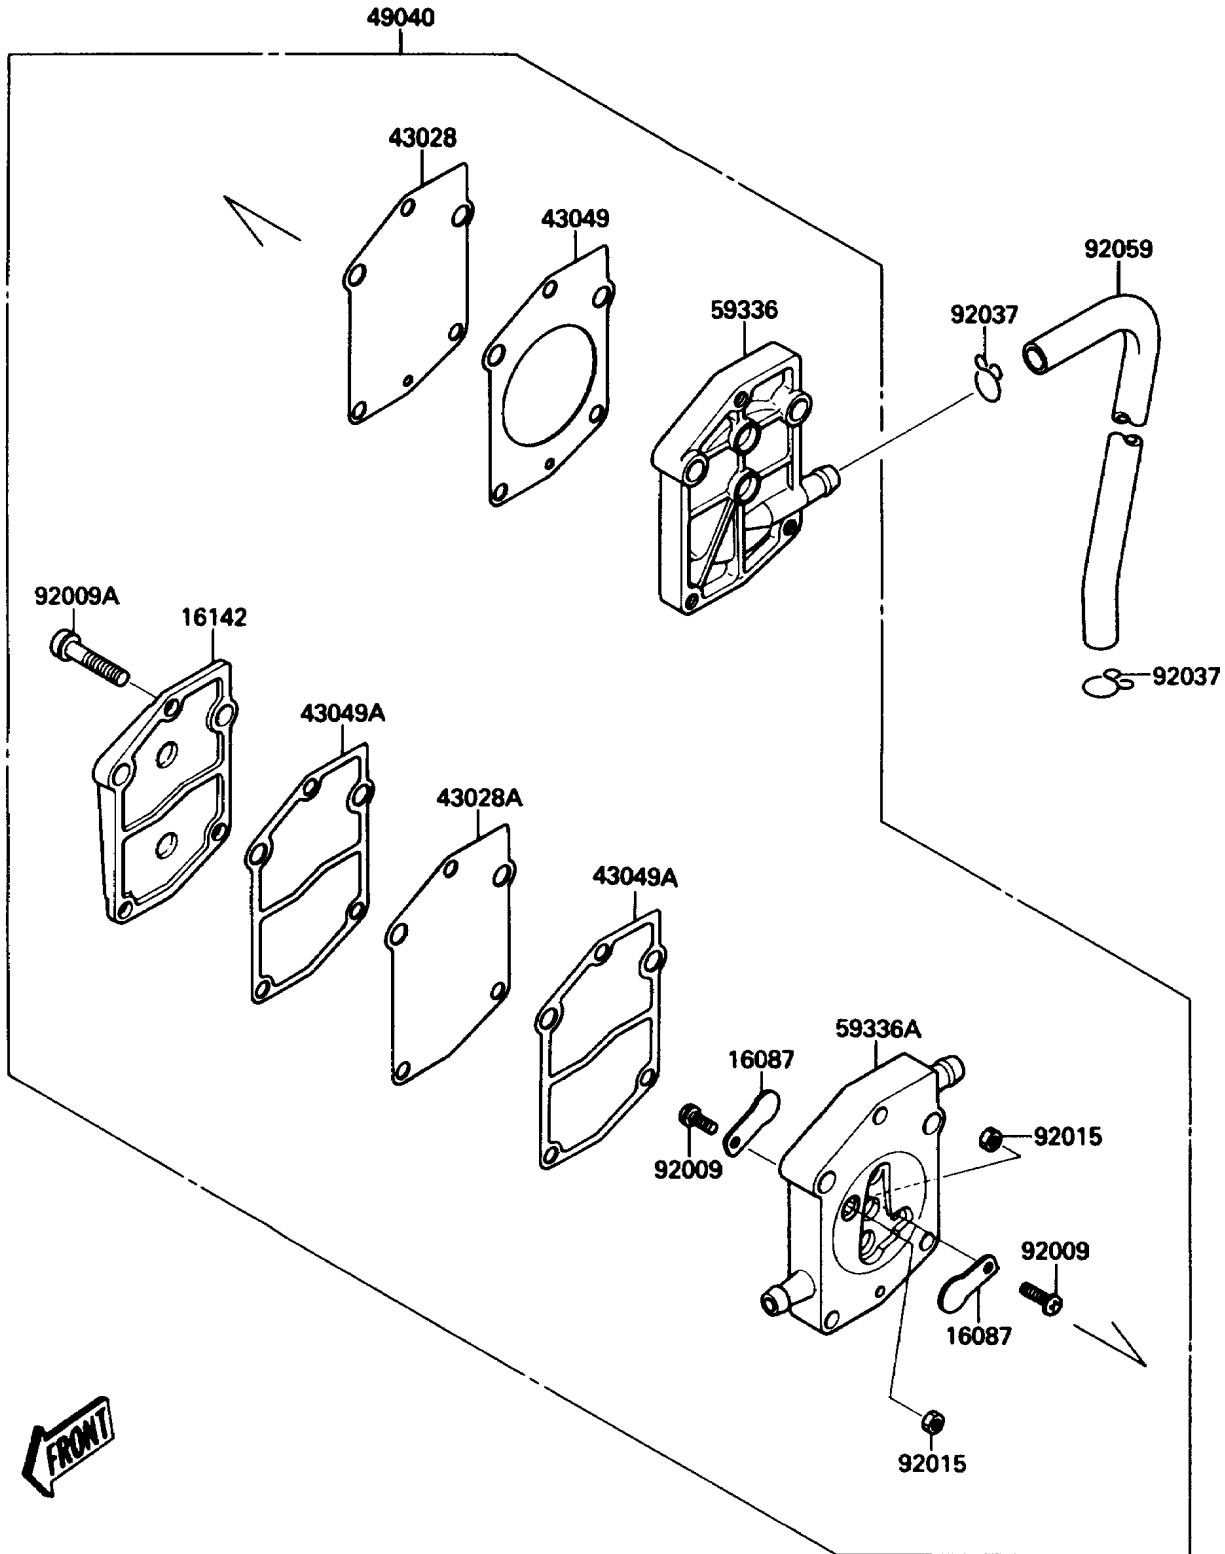

# 1989 X2 PARTS DIAGRAM

Fuel Pump

E1520

# 1989 X2 PARTS LIST

## Fuel Pump

ITEM NAME	PART NUMBER	QUANTITY
VALVE-CHECK,FUEL PUMP (Ref # 16087)	16087-3701	2
COVER-PUMP,FUEL (Ref # 16142)	16142-3702	1
DIAPHRAGM,PULSE (Ref # 43028)	43028-3702	1
DIAPHRAGM,FUEL (Ref # 43028A)	43028-3703	1
PACKING,PULSE CASE (Ref # 43049)	43049-3705	1
PACKING,FUEL COVER (Ref # 43049A)	43049-3706	2
PUMP-FUEL (Ref # 49040)	49040-3706	1
CASE-PUMP,PULSE (Ref # 59336)	59336-3704	1
CASE-PUMP,BODY (Ref # 59336A)	59336-3707	1
SCREW,3X6 (Ref # 92009)	92009-3707	2
SCREW,5X28 (Ref # 92009A)	92009-3767	3
NUT,3MM (Ref # 92015)	92015-3731	2
CLAMP,11MM (Ref # 92037)	92037-3723	2
TUBE,PULSE,5.8X10.8X330 (Ref # 92059)	92059-3812	1