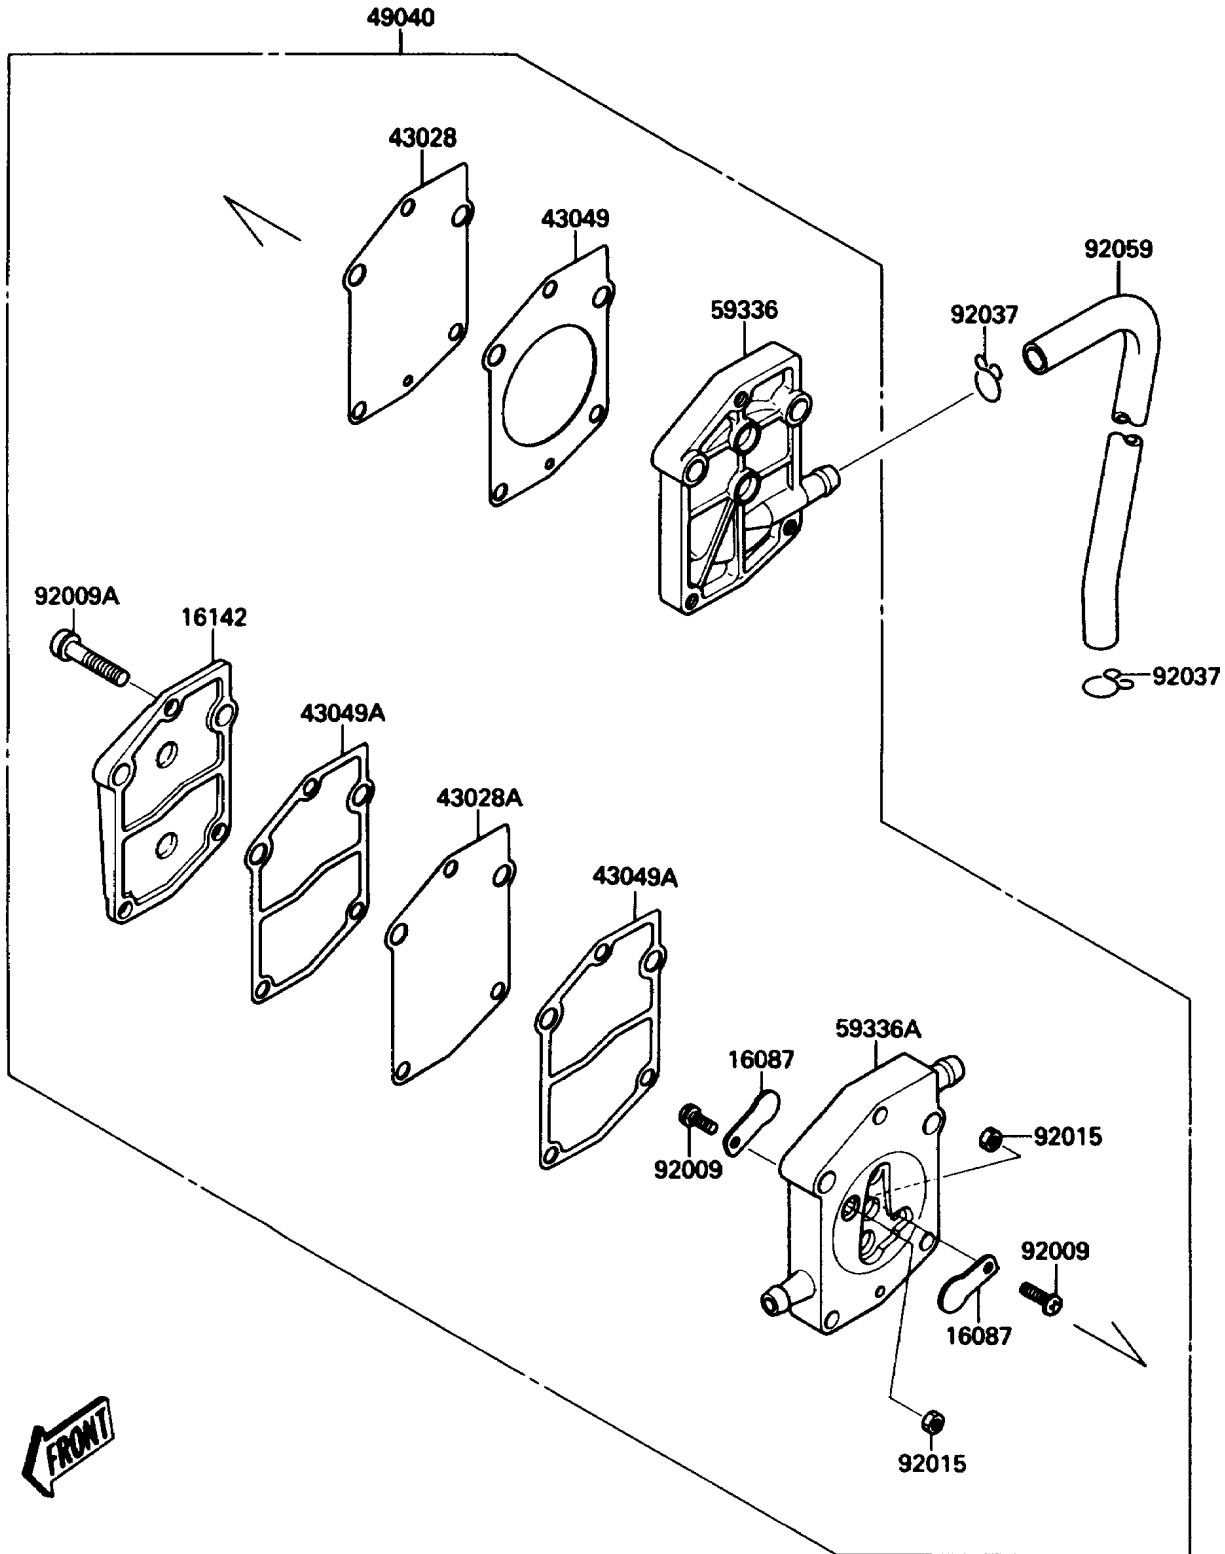

# 1990 X2 PARTS DIAGRAM

Fuel Pump

E1520

## 1990 X2 PARTS LIST

### Fuel Pump

ITEM NAME	PART NUMBER	QUANTITY
VALVE-CHECK,FUEL PUMP (Ref # 16087)	16087-3701	2
COVER-PUMP,FUEL (Ref # 16142)	16142-3702	1
DIAPHRAGM,PULSE (Ref # 43028)	43028-3702	1
DIAPHRAGM,FUEL (Ref # 43028A)	43028-3703	1
PACKING,PULSE CASE (Ref # 43049)	43049-3705	1
PACKING,FUEL COVER (Ref # 43049A)	43049-3706	2
PUMP-FUEL (Ref # 49040)	49040-3706	1
CASE-PUMP,PULSE (Ref # 59336)	59336-3704	1
CASE-PUMP,BODY (Ref # 59336A)	59336-3707	1
SCREW,3X6 (Ref # 92009)	92009-3707	2
SCREW,5X28 (Ref # 92009A)	92009-3767	3
NUT,3MM (Ref # 92015)	92015-3731	2
CLAMP,11MM (Ref # 92037)	92037-3723	2
TUBE,PULSE,5.8X10.8X330 (Ref # 92059)	92059-3812	1