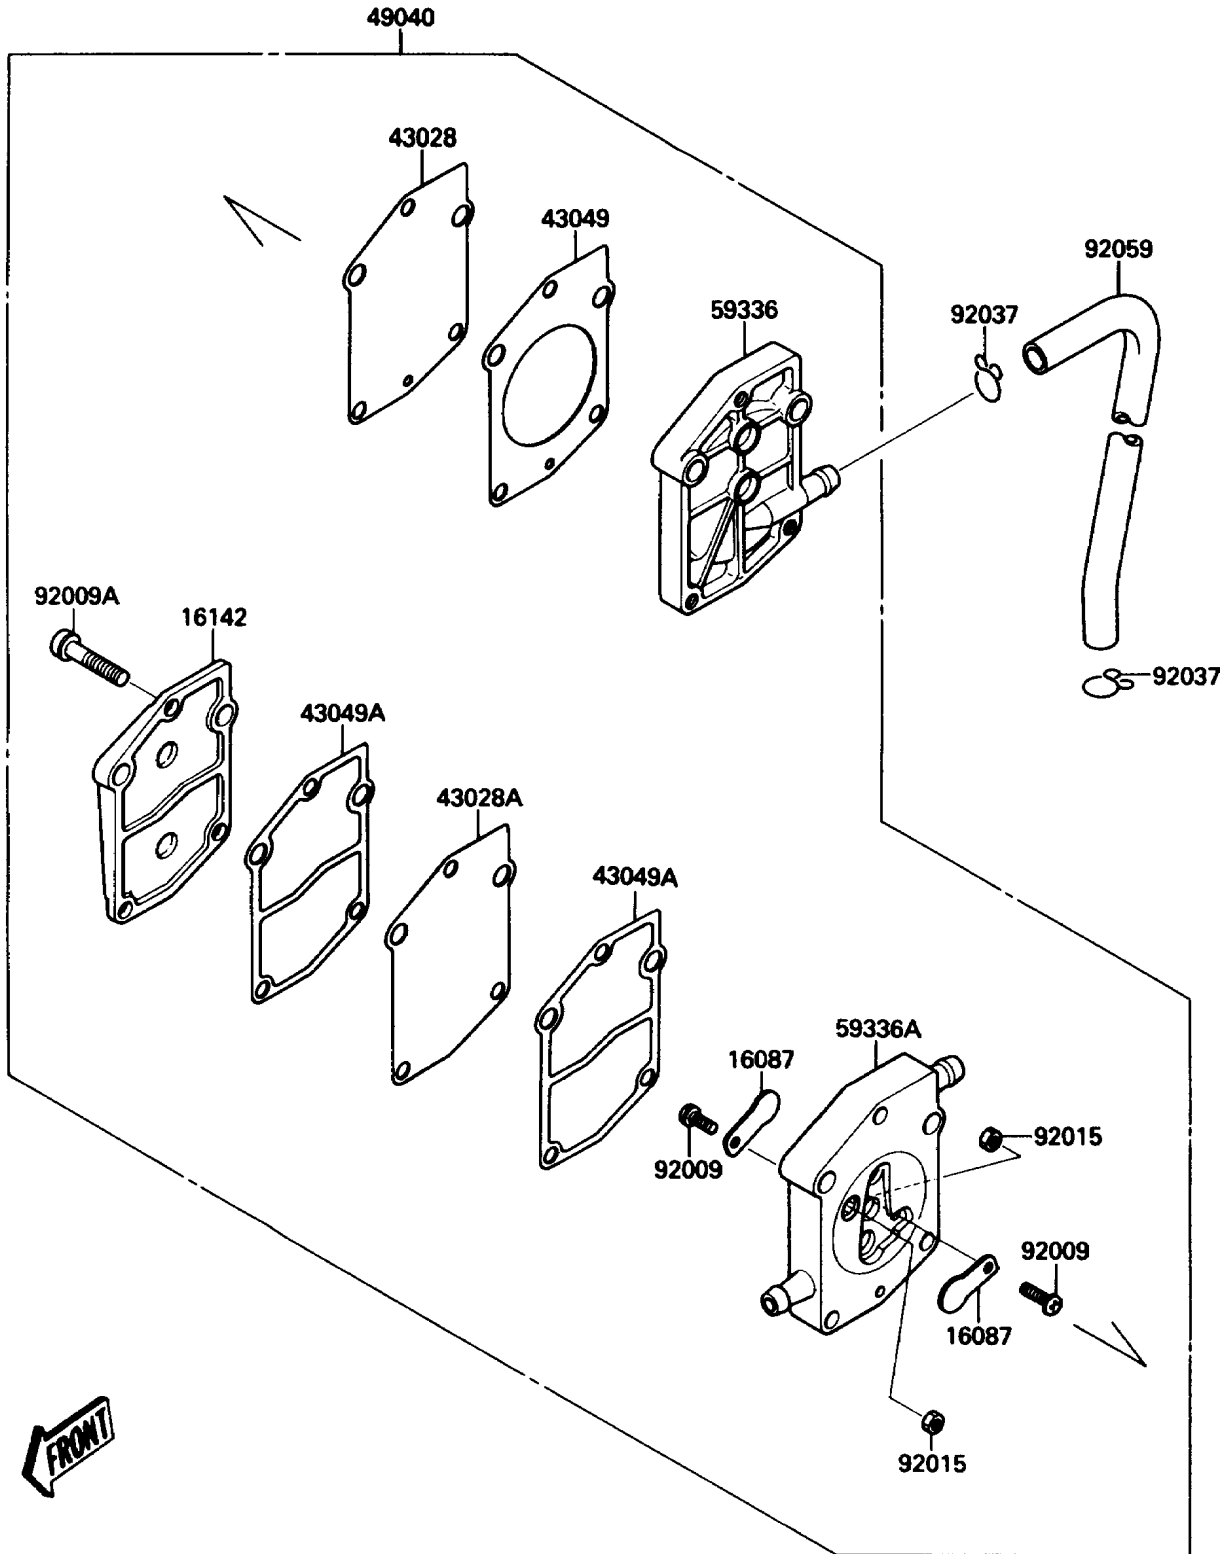

1990 X2 PARTS DIAGRAM

Fuel Pump

E1520

1990 X2 PARTS LIST

Fuel Pump

ITEM NAME	PART NUMBER	QUANTITY
VALVE-CHECK,FUEL PUMP (Ref # 16087)	16087-3701	2
COVER-PUMP,FUEL (Ref # 16142)	16142-3702	1
DIAPHRAGM,PULSE (Ref # 43028)	43028-3702	1
DIAPHRAGM,FUEL (Ref # 43028A)	43028-3703	1
PACKING,PULSE CASE (Ref # 43049)	43049-3705	1
PACKING,FUEL COVER (Ref # 43049A)	43049-3706	2
PUMP-FUEL (Ref # 49040)	49040-3706	1
CASE-PUMP,PULSE (Ref # 59336)	59336-3704	1
CASE-PUMP,BODY (Ref # 59336A)	59336-3707	1
SCREW,3X6 (Ref # 92009)	92009-3707	2
SCREW,5X28 (Ref # 92009A)	92009-3767	3
NUT,3MM (Ref # 92015)	92015-3731	2
CLAMP,11MM (Ref # 92037)	92037-3723	2
TUBE,PULSE,5.8X10.8X330 (Ref # 92059)	92059-3812	1