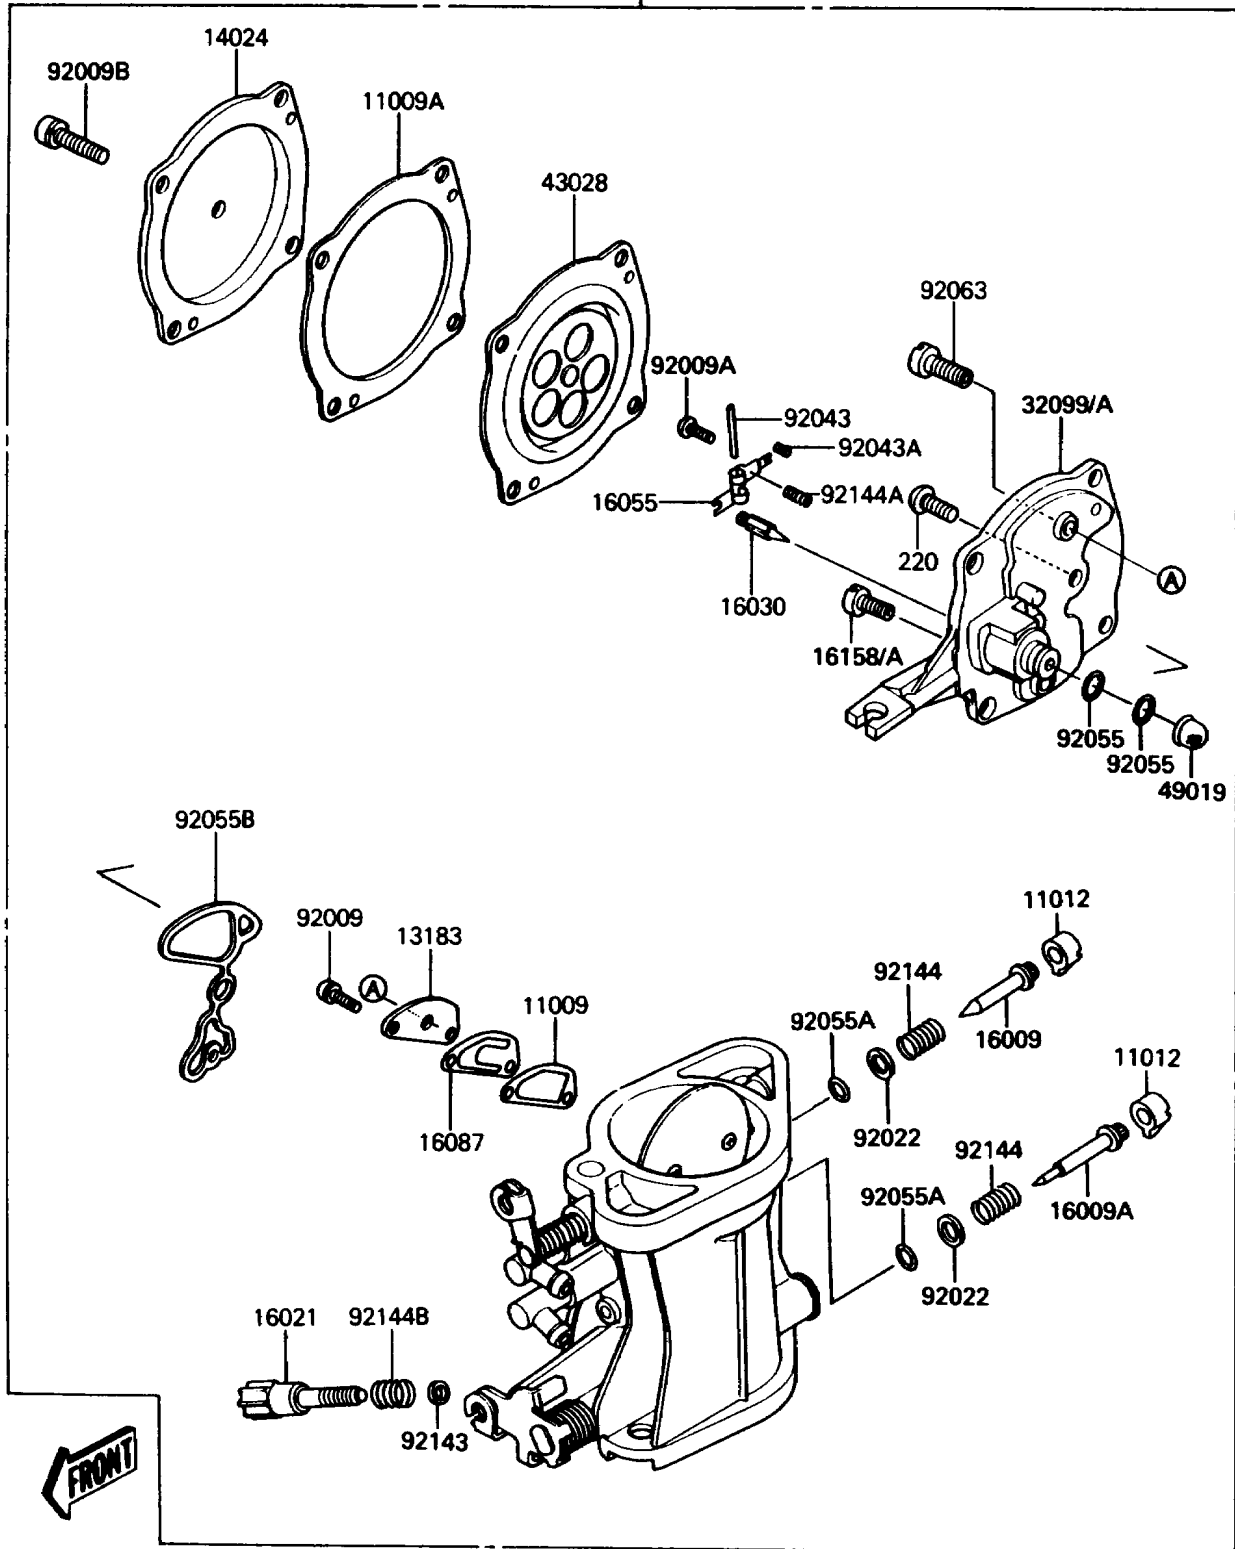

1990 X2 PARTS DIAGRAM

Carburetor

15001/A

E1611

1990 X2 PARTS LIST

Carburetor

ITEM NAME	PART NUMBER	QUANTITY
SCREW-PAN-CROS (Ref # 220)	220D0408	1
GASKET,CHOKE VALVE (Ref # 11009)	11009-3729	1
GASKET,DIAPHRAGM (Ref # 11009A)	11009-3730	1
CAP,JET NEEDLE (Ref # 11012)	11012-3727	2
PLATE (Ref # 13183)	13183-3707	1
COVER,CARBURETOR (Ref # 14024)	14024-3720	1
CARBURETOR-ASSY (Ref # 15001A)	15001-3749	1
NEEDLE-JET,HIGH SPEED (Ref # 16009)	16009-3705	1
NEEDLE-JET,LOW SPEED (Ref # 16009A)	16009-3706	1
SCREW-THROTTLE STOP (Ref # 16021)	16021-3702	1
VALVE-FLOAT (Ref # 16030)	16030-3701	1
ARM-FLOAT (Ref # 16055)	16055-3701	1
VALVE-CHECK (Ref # 16087)	16087-3702	1
JET-SLOW,#52 (Ref # 16158A)	16158-3703	1
CASE,CARBURETOR (Ref # 32099A)	32099-3743	1
DIAPHRAGM,CARBURETOR (Ref # 43028)	43028-3704	1
FILTER-FUEL,STRAINER (Ref # 49019)	49019-3707	1
SCREW,3X6 (Ref # 92009)	92009-3710	2
SCREW,3X6 (Ref # 92009A)	92009-3712	1
SCREW,4X16 (Ref # 92009B)	92009-3739	4
WASHER,ADJUST SCREW (Ref # 92022)	92022-3745	2
PIN,FLOAT (Ref # 92043)	92043-1209	1
PIN,THROTTLE STOP SCREW (Ref # 92043A)	92043-3712	1
RING-O (Ref # 92055)	92055-1246	2
RING-O,ADJUST SCREW (Ref # 92055A)	92055-3713	2
RING-O (Ref # 92055B)	92055-3720	1
JET-MAIN,2ND,#125 (Ref # 92063)	92063-1069	1
COLLAR,THROTTLE STOP SCREW (Ref # 92143)	92143-3709	1
SPRING,ADJUST SCREW (Ref # 92144)	92144-3704	2

1990 X2 PARTS LIST

Carburetor

ITEM NAME	PART NUMBER	QUANTITY
SPRING,FLOAT VALVE (Ref # 92144A)	92144-3705	1
SPRING,THROTTLE STOP SCREW (Ref # 92144B)	92144-3706	1