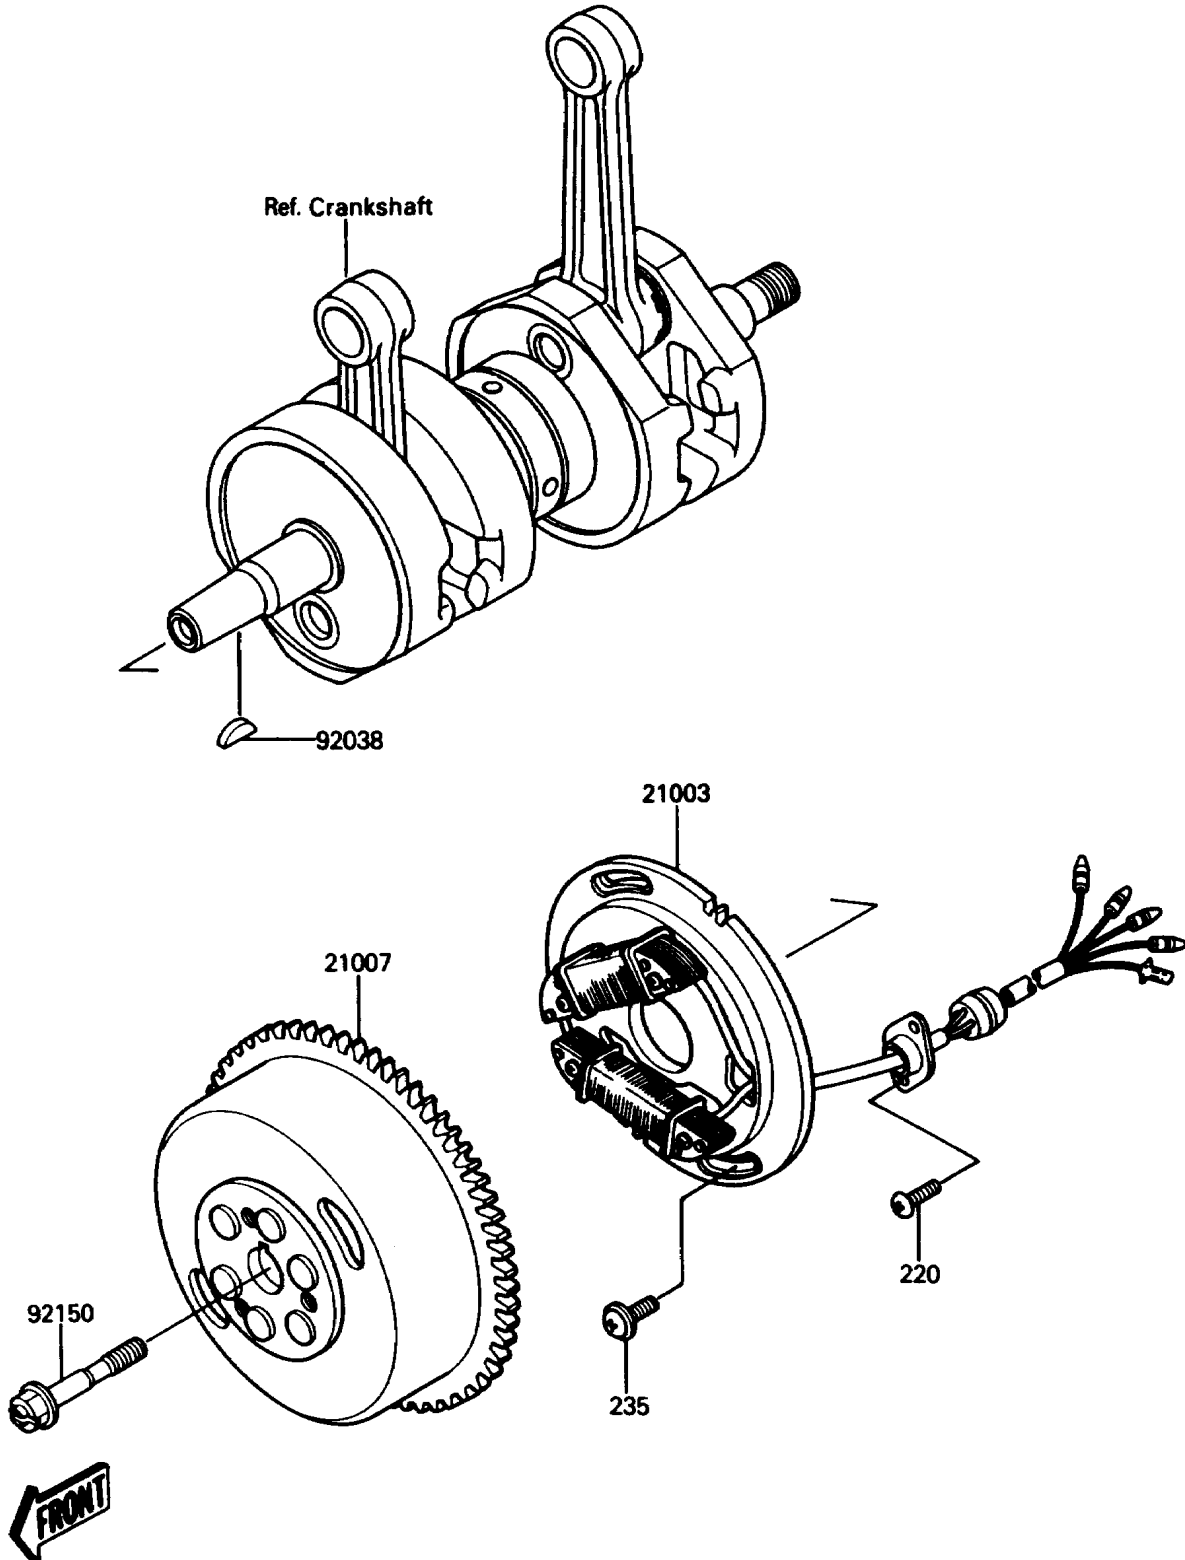

1989 X2 PARTS DIAGRAM

Generator

E1810

1989 X2 PARTS LIST

Generator

ITEM NAME	PART NUMBER	QUANTITY
SCREW-PAN-CROS (Ref # 220)	220B0512	2
SCREW-PAN-WP-CROS (Ref # 235)	235B0616	2
STATOR (Ref # 21003)	21003-3707	1
ROTOR,MAGNETO (Ref # 21007)	21007-3702	1
KEY,WOODRUFF (Ref # 92038)	92038-001	1
BOLT,10X38 (Ref # 92150)	92150-3736	1