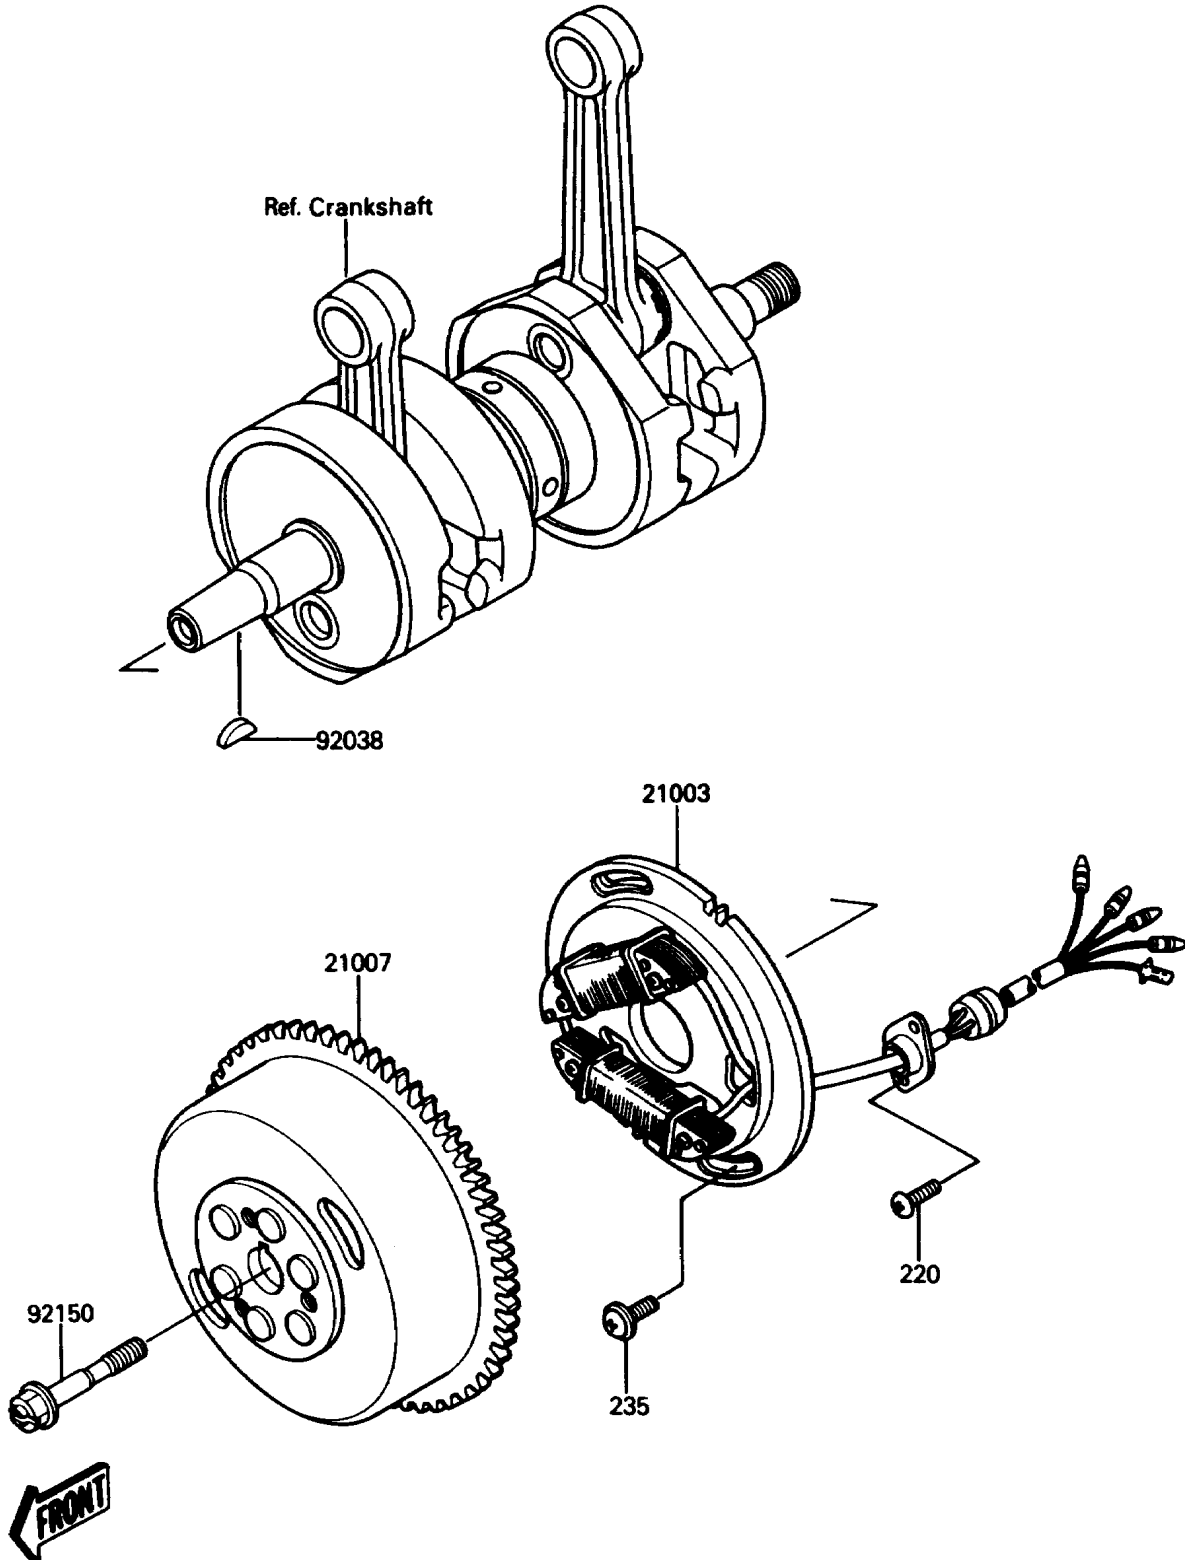

# 1990 X2 PARTS DIAGRAM

Generator

E1810

# 1990 X2 PARTS LIST

## Generator

ITEM NAME	PART NUMBER	QUANTITY
SCREW-PAN-CROS (Ref # 220)	220B0512	2
SCREW-PAN-WP-CROS (Ref # 235)	235B0616	2
STATOR (Ref # 21003)	21003-3707	1
ROTOR,MAGNETO (Ref # 21007)	21007-3702	1
KEY,WOODRUFF (Ref # 92038)	92038-001	1
BOLT,10X38 (Ref # 92150)	92150-3736	1