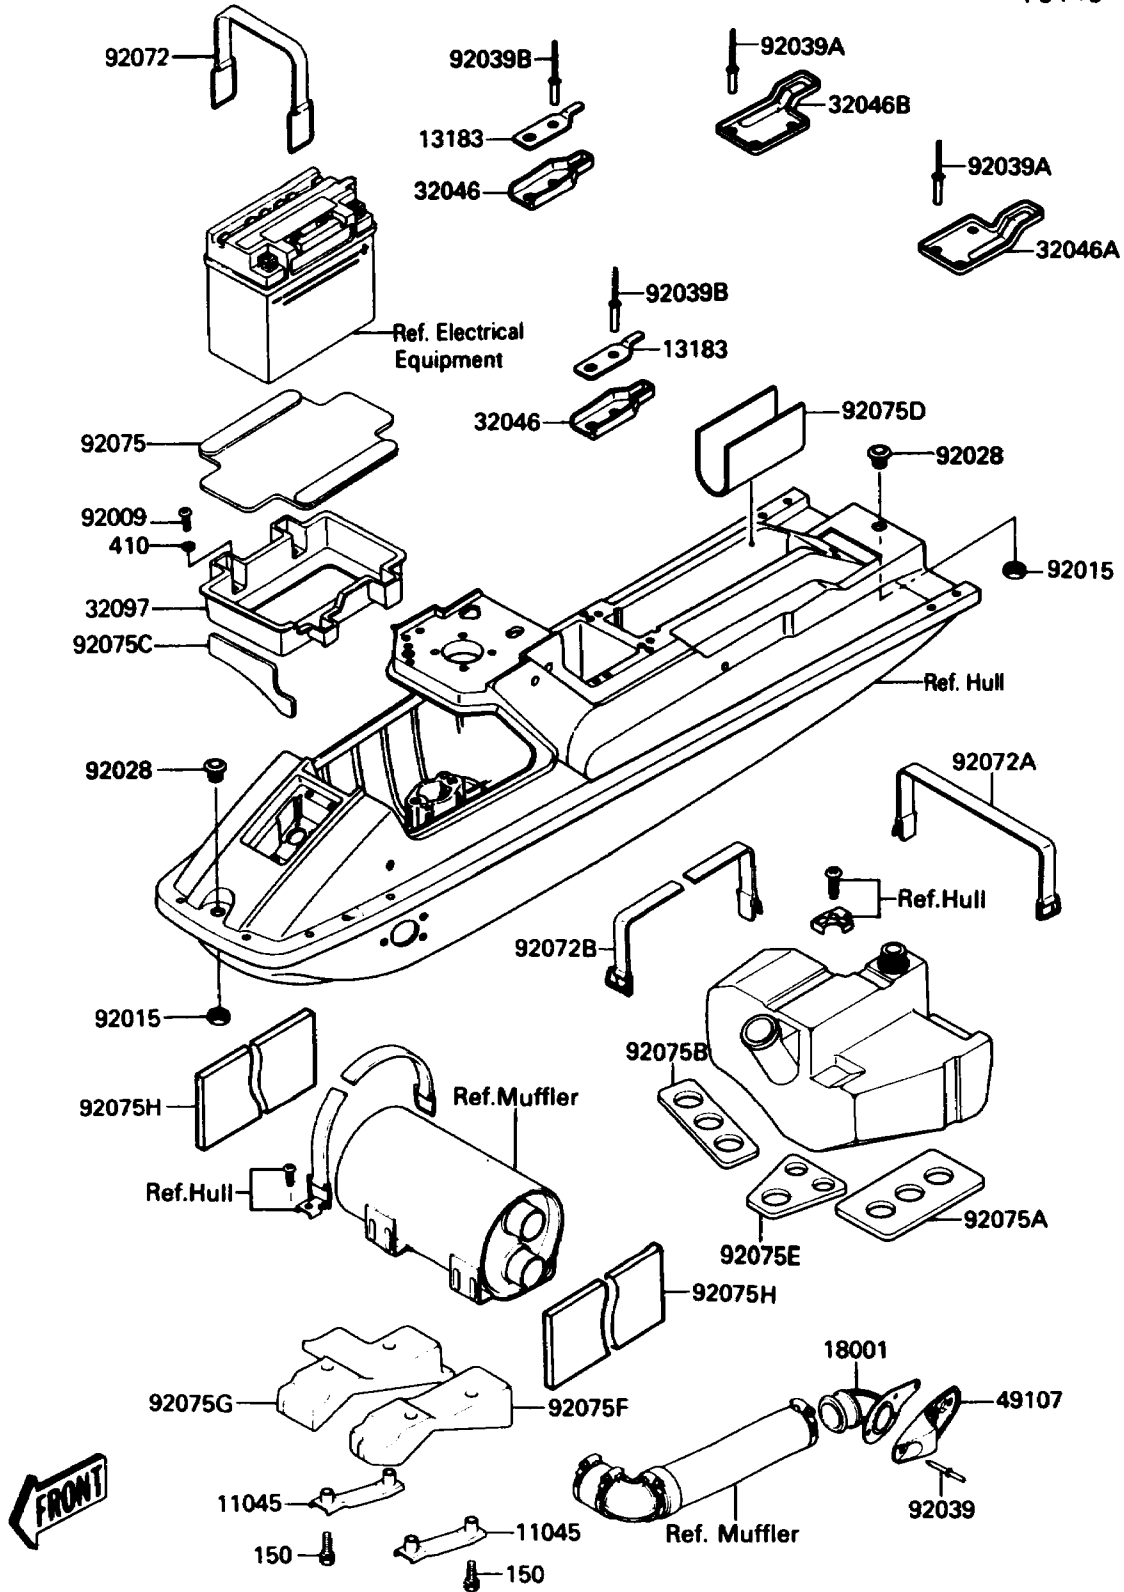

# 1990 X2 PARTS DIAGRAM

## Hull Fittings

F 3143

# 1990 X2 PARTS LIST

## Hull Fittings

ITEM NAME	PART NUMBER	QUANTITY
BOLT-WS,6X22 (Ref # 150)	150R0622	4
WASHER-PLAIN-SMALL,6MM (Ref # 410)	410S0600	4
BRACKET,WATER MUFFLER (Ref # 11045)	11045-3763	2
PLATE,SEAT,FR (Ref # 13183)	13183-3721	2
MUFFLER,TAIL (Ref # 18001)	18001-3719	1
BRACKET-SEAT,FR (Ref # 32046)	32046-3704	2
BRACKET-SEAT,CNT,LH (Ref # 32046A)	32046-3705	1
BRACKET-SEAT,CNT,RH (Ref # 32046B)	32046-3706	1
CASE-BATTERY (Ref # 32097)	32097-3702	1
COVER-EXHAUST PIPE (Ref # 49107)	49107-3703	1
SCREW,TAPPING (Ref # 92009)	92011-561	4
NUT (Ref # 92015)	92015-3779	2
BUSHING (Ref # 92028)	92028-3734	2
RIVET (Ref # 92039)	92039-3002	4
RIVET (Ref # 92039A)	92039-3714	6
RIVET (Ref # 92039B)	92039-3730	4
BAND,BATTERY,L=366 (Ref # 92072)	92072-3706	2
BAND,L=544 (Ref # 92072A)	92072-3709	1
BAND,L=479 (Ref # 92072B)	92072-3712	1
DAMPER,BATTERY (Ref # 92075)	92075-3714	1
DAMPER,FUEL TANK,LH (Ref # 92075A)	92075-3727	1
DAMPER,FUEL TANK,RH (Ref # 92075B)	92075-3729	1
DAMPER,FUEL TANK (Ref # 92075C)	92075-3738	1
DAMPER,FIRE EXTINGUISHER (Ref # 92075D)	92075-3750	1
DAMPER,FUEL TANK (Ref # 92075E)	92075-3751	1
DAMPER,WATER MUFFLER,LH (Ref # 92075F)	92075-3761	1
DAMPER,WATER MUFFLER,RH (Ref # 92075G)	92075-3762	1
DAMPER,MUFFLER (Ref # 92075H)	92075-522	2