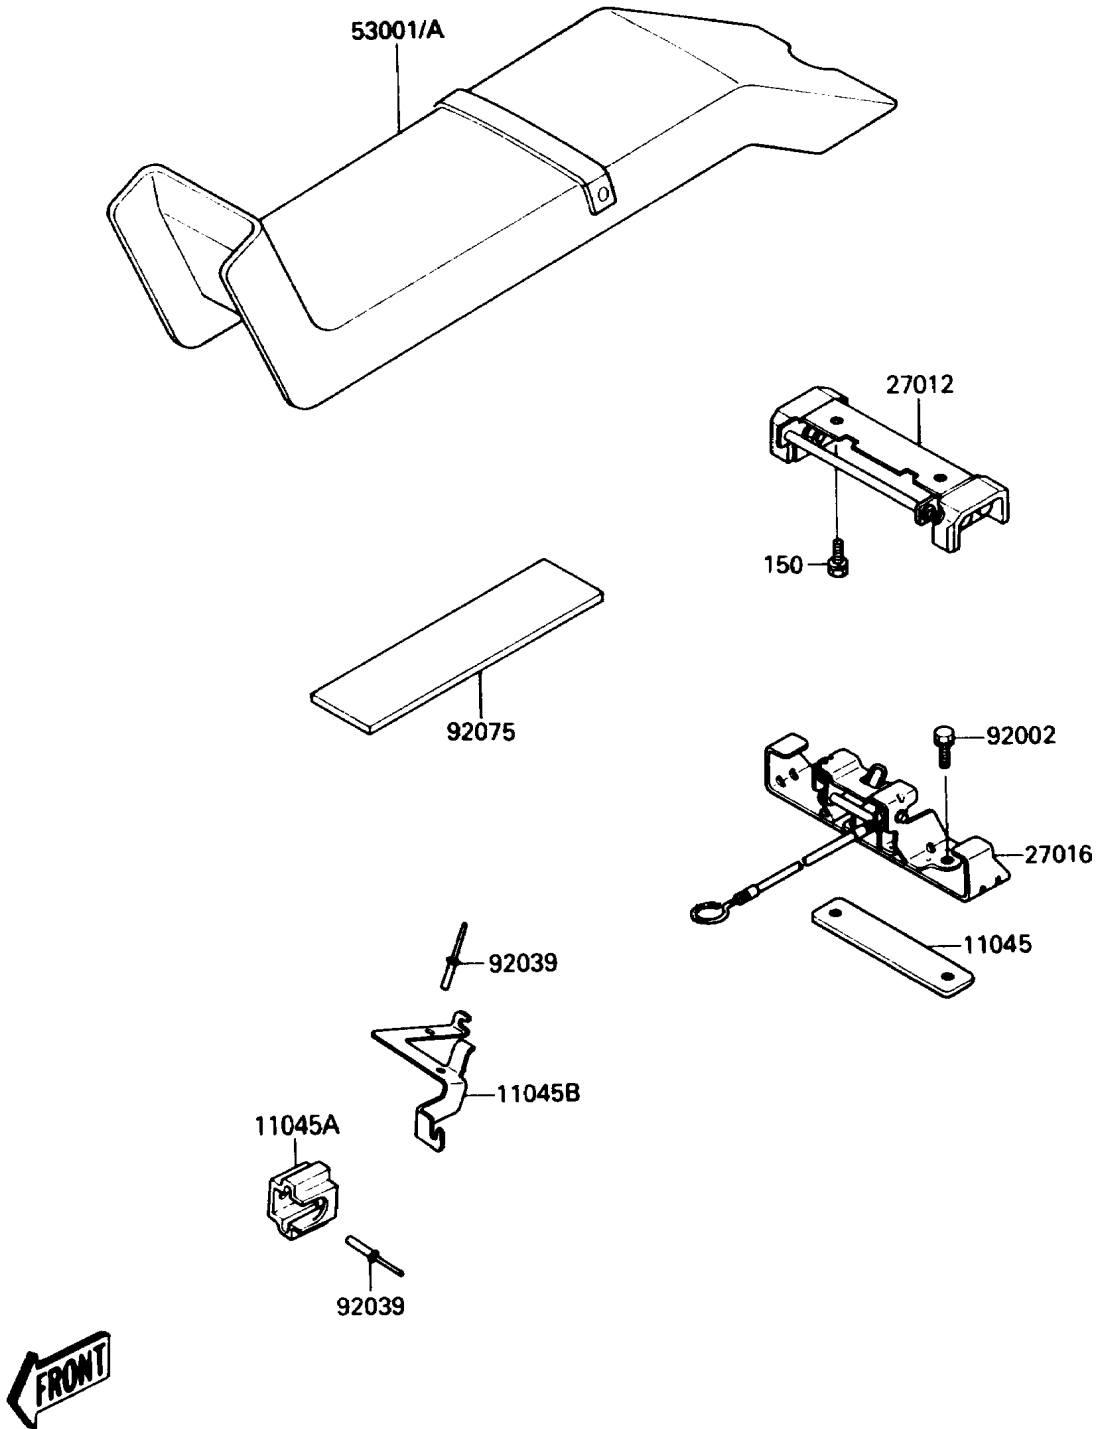

1989 X2 PARTS DIAGRAM

Seat

F3146

1989 X2 PARTS LIST

Seat

ITEM NAME	PART NUMBER	QUANTITY
BOLT-WS,6X14 (Ref # 150)	150R0614	2
BRACKET,SEAT LOCK (Ref # 11045)	11045-3704	1
BRACKET,SEAT HOOK GUIDE (Ref # 11045A)	11045-3737	1
BRACKET,SEAT LOCK CABLE GUIDE (Ref # 11045B)	11045-3756	1
HOOK,SEAT LOCK (Ref # 27012)	27012-3709	1
LOCK-ASSY,SEAT (Ref # 27016)	27016-3707	1
SEAT-ASSY,BLUE (Ref # 53001A)	53001-3704-NF	1
BOLT,6X25 (Ref # 92002)	92002-3775	2
RIVET (Ref # 92039)	92039-3701	4
DAMPER (Ref # 92075)	92075-3723	1