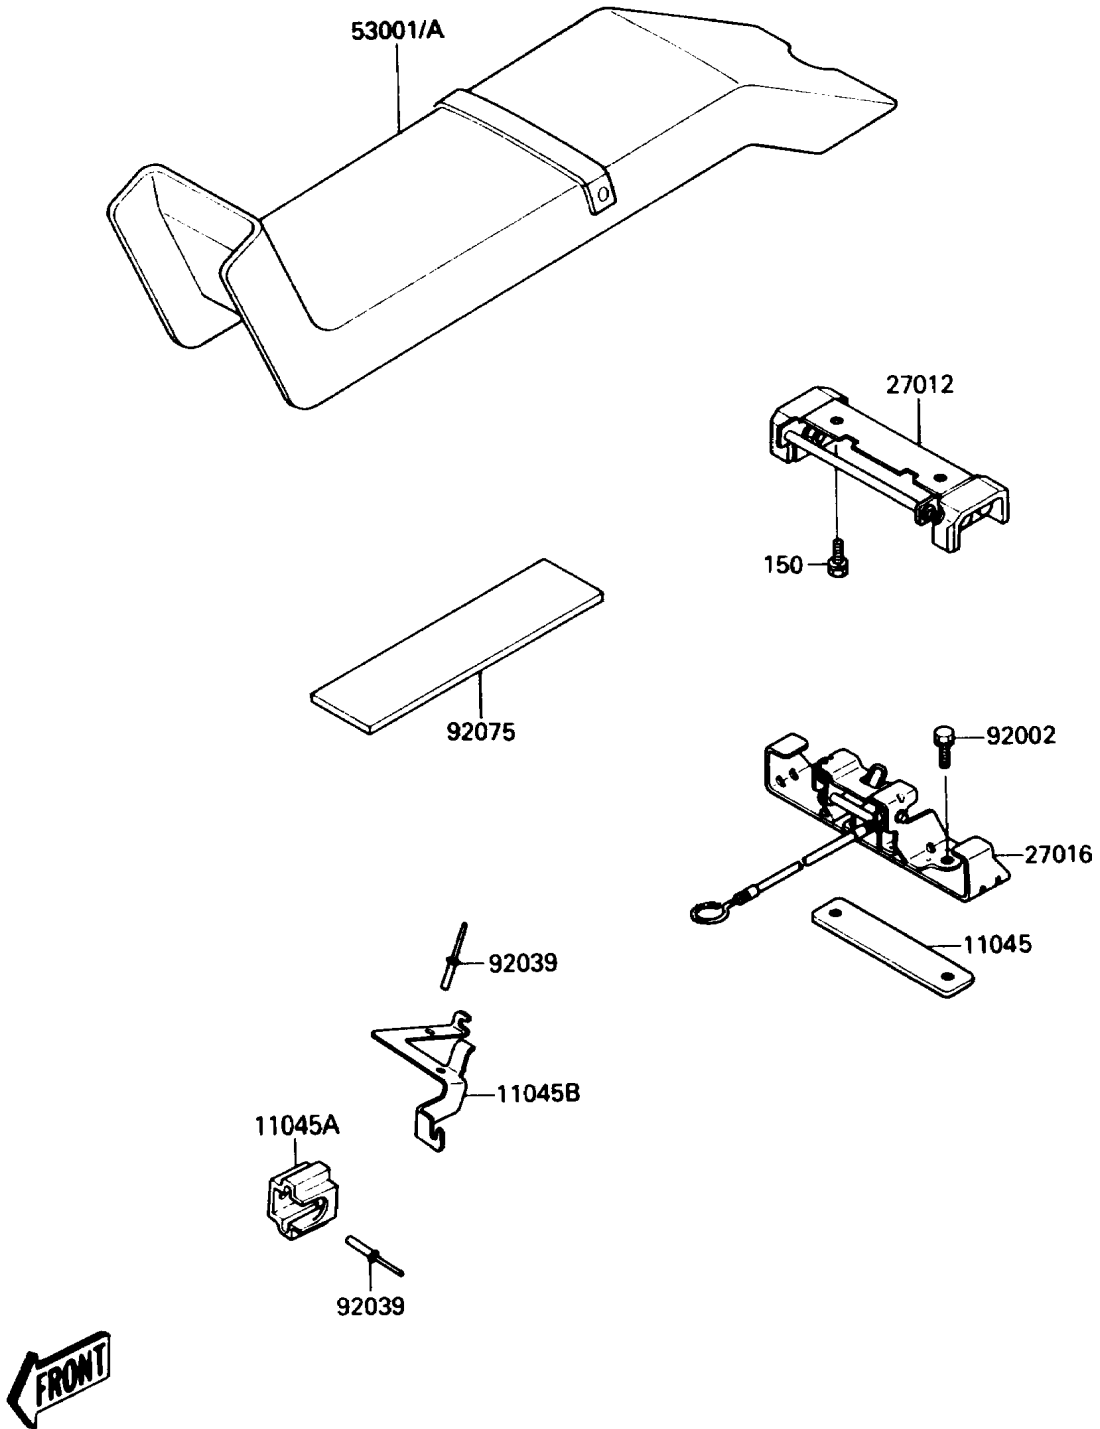

1990 X2 PARTS DIAGRAM

Seat

F3146

1990 X2 PARTS LIST

Seat

ITEM NAME	PART NUMBER	QUANTITY
BOLT-WS,6X14 (Ref # 150)	150R0614	2
BRACKET,SEAT LOCK (Ref # 11045)	11045-3704	1
BRACKET,SEAT HOOK GUIDE (Ref # 11045A)	11045-3737	1
BRACKET,SEAT LOCK CABLE GUIDE (Ref # 11045B)	11045-3756	1
HOOK,SEAT LOCK (Ref # 27012)	27012-3709	1
LOCK-ASSY,SEAT (Ref # 27016)	27016-3707	1
SEAT-ASSY,BLUE (Ref # 53001)	53001-3704-ME	1
BOLT,6X25 (Ref # 92002)	92002-3775	2
RIVET (Ref # 92039)	92039-3701	4
DAMPER (Ref # 92075)	92075-3723	1