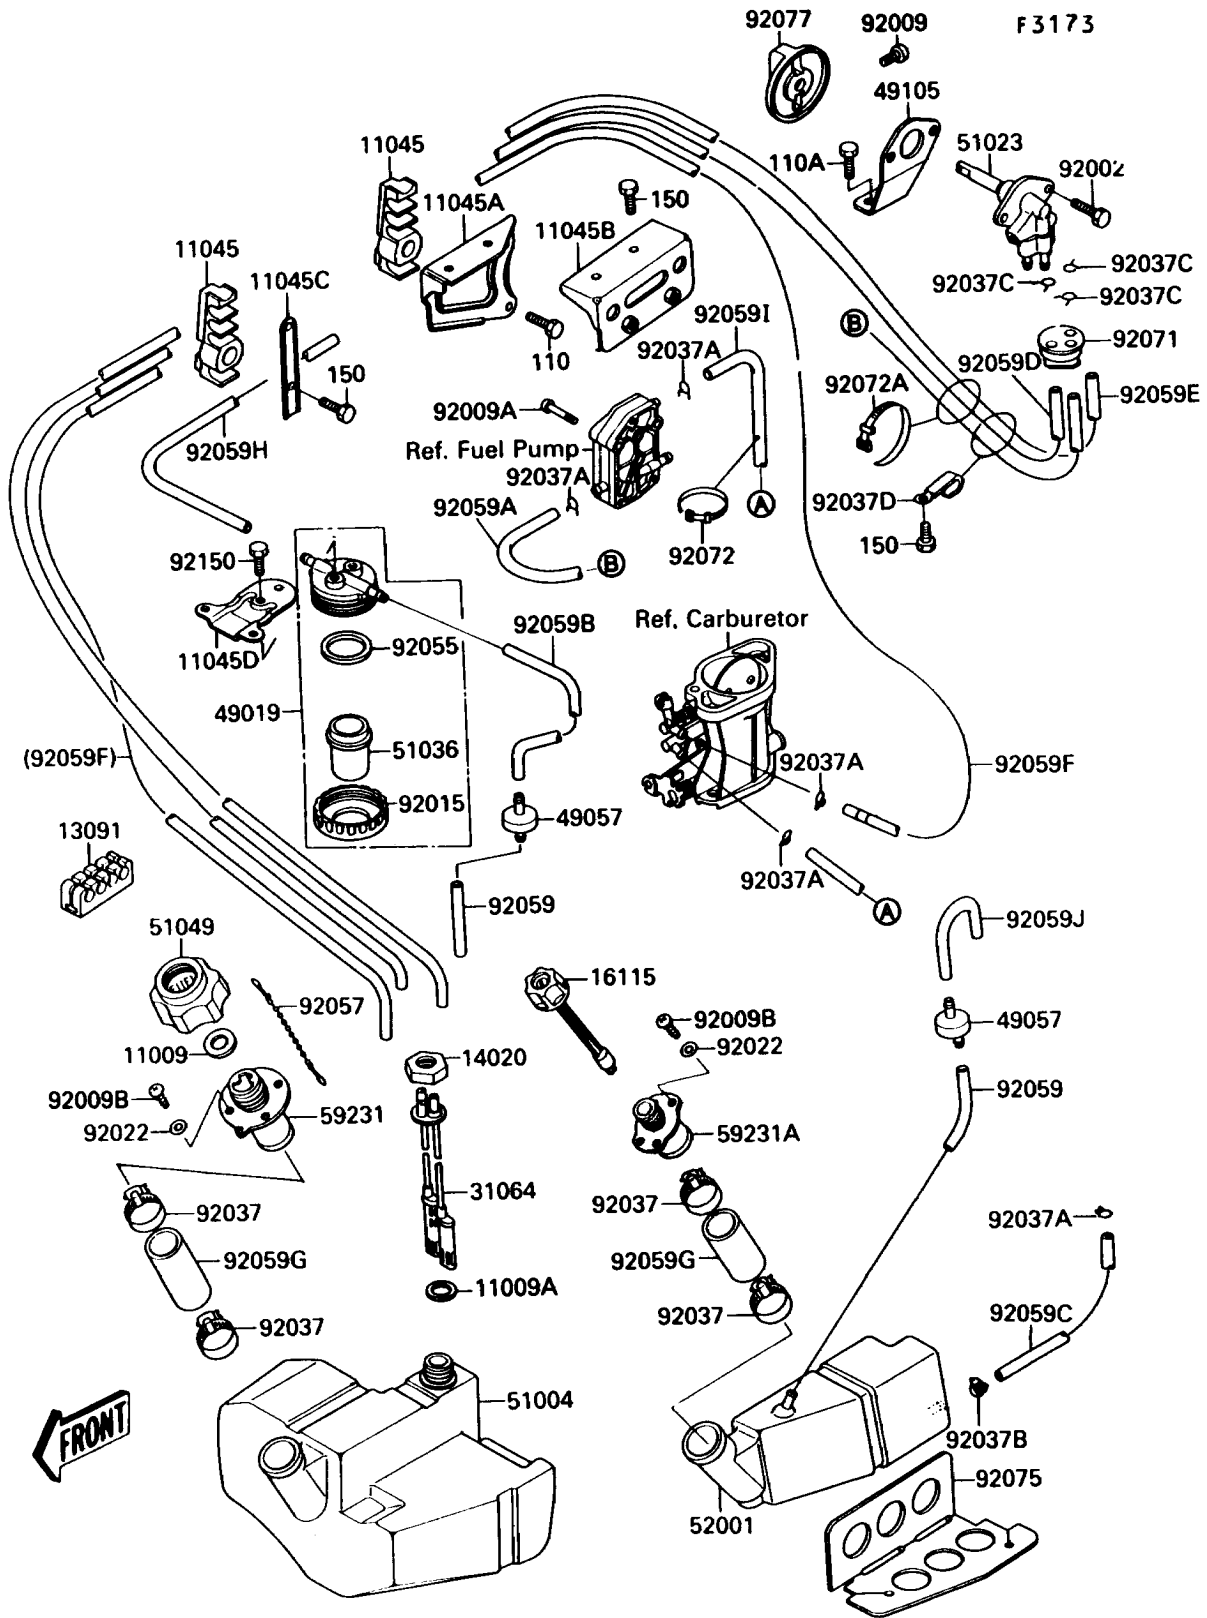

1990 X2 PARTS LIST

Fuel Tank

ITEM NAME	PART NUMBER	QUANTITY
CLAMP (Ref # 92037B)	92037-3726	1
CLAMP (Ref # 92037C)	92037-3727	3
CLAMP,L=100 (Ref # 92037D)	92037-3736	1
RING-O,FILTER CUP (Ref # 92055)	92055-3006	1
CHAIN,COVER,L=100 (Ref # 92057)	92057-3704	1
TUBE,5.8X12.2X55 (Ref # 92059)	92059-3026	2
TUBE,5.8X700 (Ref # 92059A)	92059-3720	1
TUBE,5.8X10.8X200 (Ref # 92059B)	92059-3721	1
TUBE,5.8X10.8X360 (Ref # 92059C)	92059-3743	1
TUBE,"RES",5.8X1400 (Ref # 92059D)	92059-3744	1
TUBE,"ON",5.8X1400 (Ref # 92059E)	92059-3745	1
BOLT,6X12 (Ref # 110)	110R0612	2
BOLT,6X16 (Ref # 110A)	110R0616	2
BOLT-WS,6X12 (Ref # 150)	150R0612	5
TUBE (Ref # 92059F)	92059-3764	1
TUBE,45X53X75 (Ref # 92059G)	92059-3751	2
TUBE,5.8X10.8X1260 (Ref # 92059H)	92059-3770	1
TUBE,5.8X10.8X330 (Ref # 92059I)	92059-3794	1
TUBE (Ref # 92059J)	92059-3802	1
GROMMET (Ref # 92071)	92071-3745	1
BAND,L=123 (Ref # 92072)	92072-030	1
BAND,L=186 (Ref # 92072A)	92072-056	1
DAMPER (Ref # 92075)	92075-3728	1
KNOB,FUEL TAP (Ref # 92077)	92077-3704	1
BOLT,6X12 (Ref # 92150)	92150-3709	2