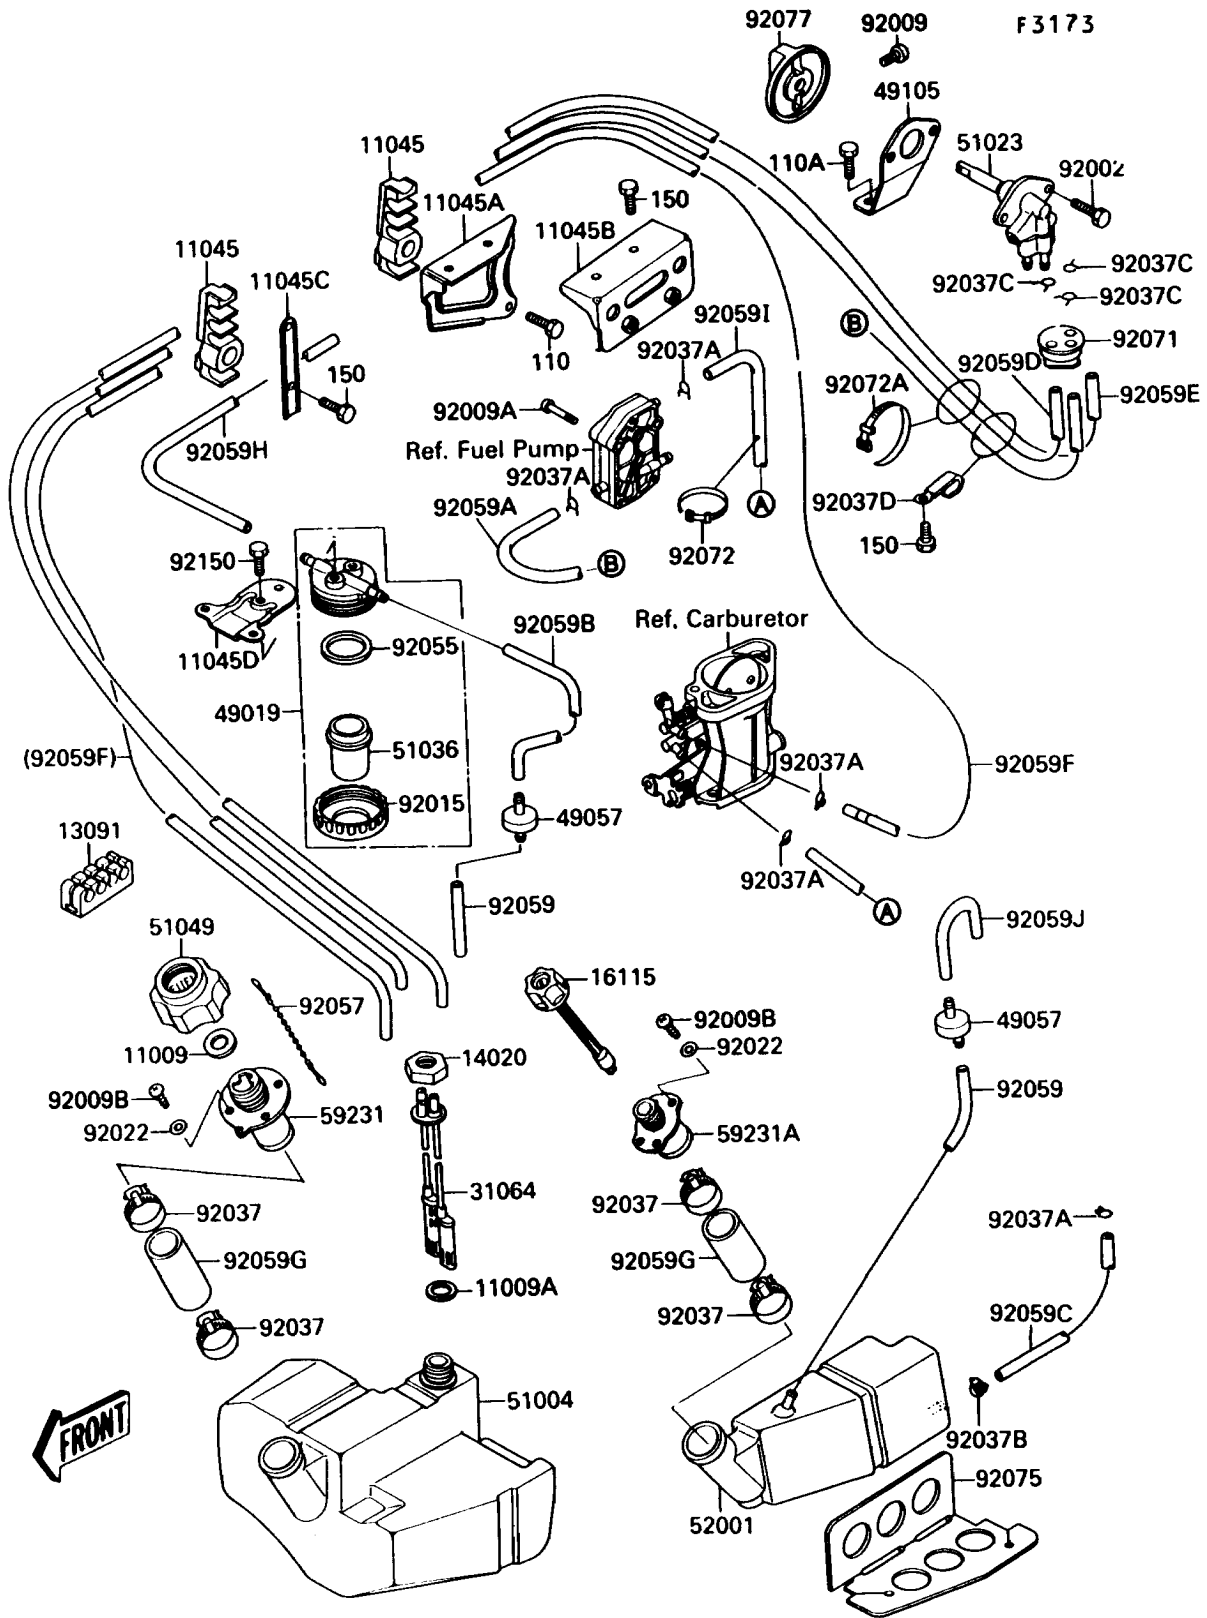

# 1990 X2 PARTS DIAGRAM

Fuel Tank

# 1990 X2 PARTS LIST

## Fuel Tank

ITEM NAME	PART NUMBER	QUANTITY
GASKET,TANK CAP (Ref # 11009)	11009-3020	1
GASKET (Ref # 11009A)	92065-504	1
BRACKET,FUEL PIPE (Ref # 11045)	11044-3718	3
BRACKET,FUEL PUMP (Ref # 11045A)	11044-3719	1
BRACKET,FUEL PUMP (Ref # 11045B)	11045-3702	1
BRACKET (Ref # 11045C)	11045-3757	1
BRACKET (Ref # 11045D)	11045-3760	1
HOLDER,FUEL PIPE (Ref # 13091)	13091-3709	1
RETAINER (Ref # 14020)	23072-501	1
CAP-OIL FILLER (Ref # 16115)	16115-3705	1
PIPE-COMP,FUEL (Ref # 31064)	31064-3707	1
FILTER-FUEL (Ref # 49019)	49019-3706	1
VALVE-RELIEF (Ref # 49057)	49057-3001	2
BRACKET-TAP (Ref # 49105)	49105-3704	1
TANK-FUEL (Ref # 51004)	51004-3704	1
TAP-ASSY,FUEL (Ref # 51023)	51023-3703	1
CUP,FUEL FILTER (Ref # 51036)	51036-3702	1
CAP-TANK,FUEL (Ref # 51049)	51049-3705	1
TANK-OIL (Ref # 52001)	52001-3704	1
FILLER,FUEL TANK (Ref # 59231)	59231-3702	1
FILLER,OIL TANK (Ref # 59231A)	59231-3703	1
BOLT,5X16 (Ref # 92002)	92002-3747	2
SCREW,4X8 (Ref # 92009)	92009-3729	1
SCREW,6X40 (Ref # 92009A)	92009-3735	2
SCREW (Ref # 92009B)	92011-562	8
NUT,RING (Ref # 92015)	92015-3013	1
WASHER (Ref # 92022)	92022-563	8
CLAMP (Ref # 92037)	92037-3009	4
CLAMP (Ref # 92037A)	92037-1173	16