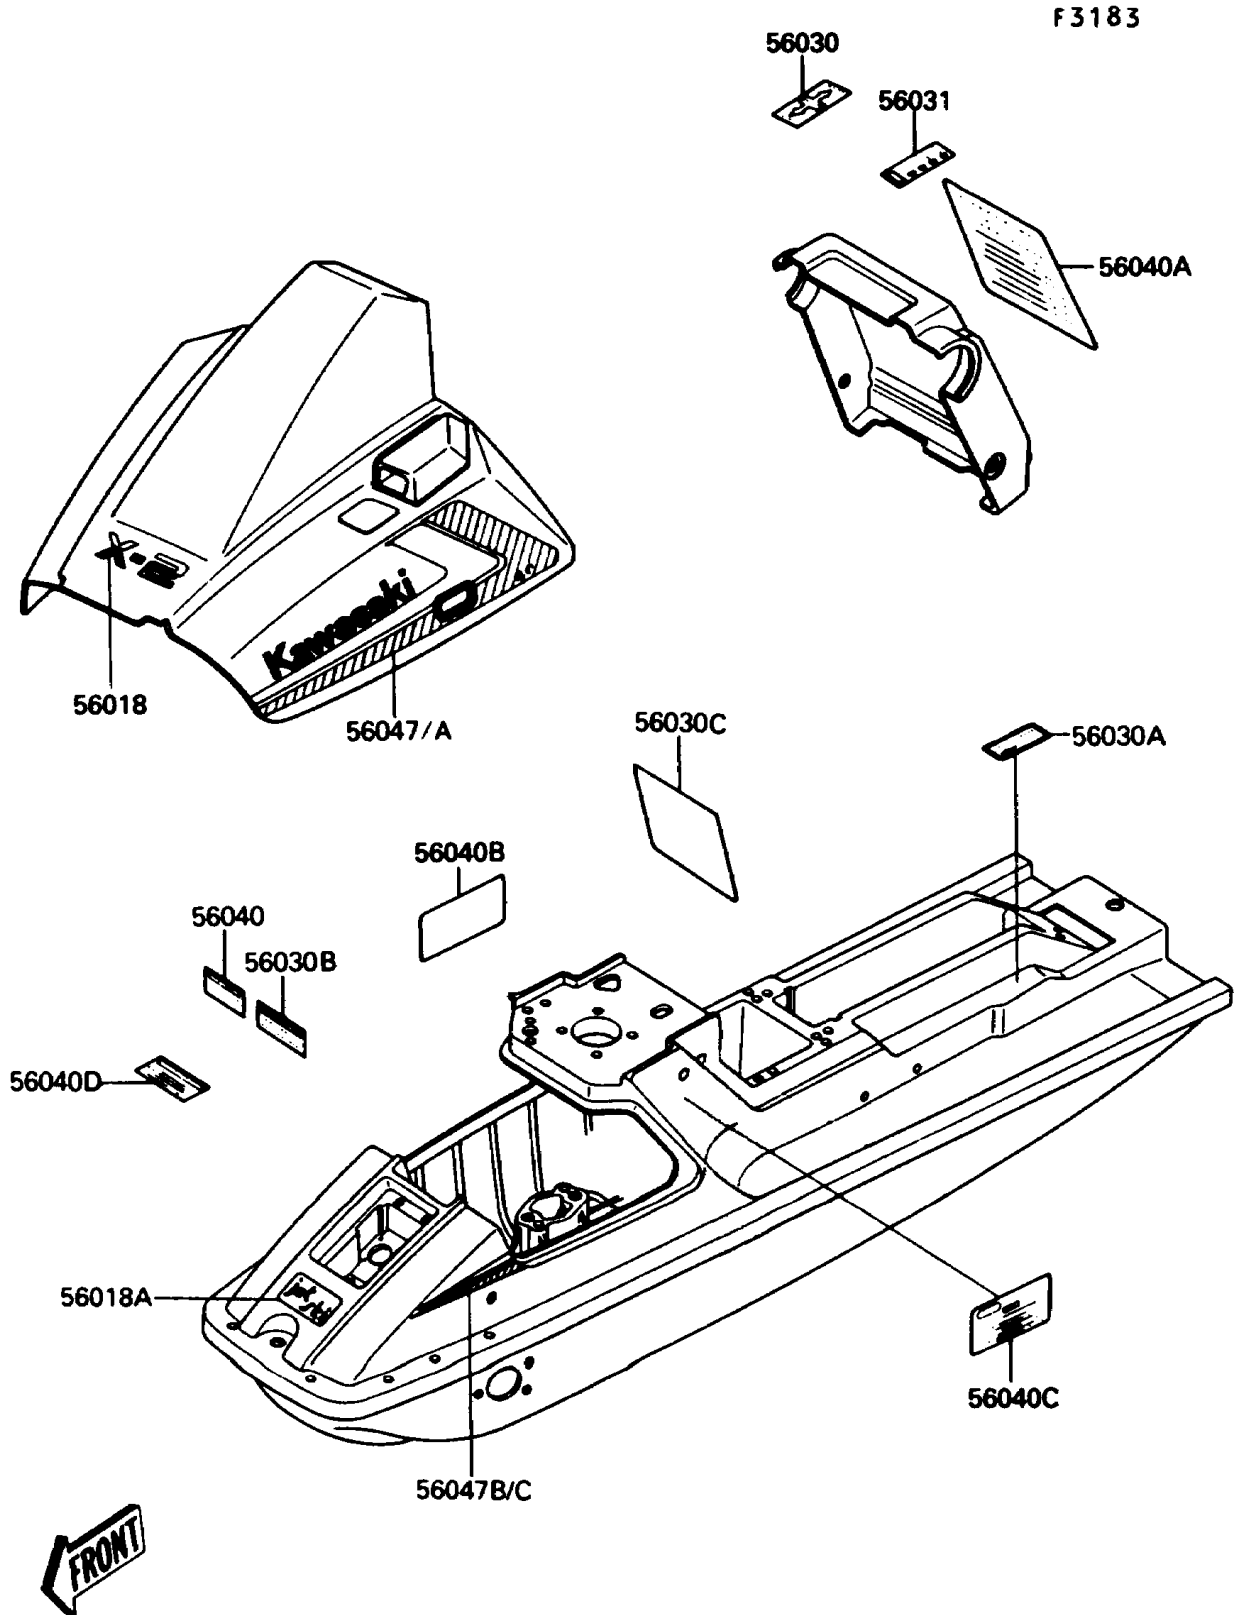

# 1989 X2 PARTS DIAGRAM

Labels(A4)

# 1989 X2 PARTS LIST

Labels(A4)

ITEM NAME	PART NUMBER	QUANTITY
MARK,ENGINE HOOD,TOP (Ref # 56018)	56018-1995	1
MARK,HULL DECK,TOP (Ref # 56018A)	56018-1996	1
LABEL,FUEL (Ref # 56030)	56030-3719	1
LABEL,FIRE EXTINGUISHER (Ref # 56030A)	56030-3720	1
LABEL,OIL (Ref # 56030B)	56030-3721	1
LABEL,LAUNCHING (Ref # 56030C)	56030-3723	1
LABEL-MANUAL,NOZZLE-TILT (Ref # 56031)	56031-3708	1
LABEL-WARNING,FUEL (Ref # 56040)	56040-3712	1
LABEL-WARNING,SAFETY (Ref # 56040A)	56040-3713	1
LABEL-WARNING,CAUTION (Ref # 56040B)	56040-3715	1
LABEL-WARNING,SAFETY (Ref # 56040C)	56040-3737	1
LABEL-WARNING,BREAK-IN (Ref # 56040D)	56040-3738	1
PATTERN,ENGINE HOOD,LH (Ref # 56047)	56047-1543	1
PATTERN,ENGINE HOOD,RH (Ref # 56047A)	56047-1544	1
PATTERN,HULL DECK,LH (Ref # 56047B)	56047-1545	1
PATTERN,HULL DECK,RH (Ref # 56047C)	56047-1546	1